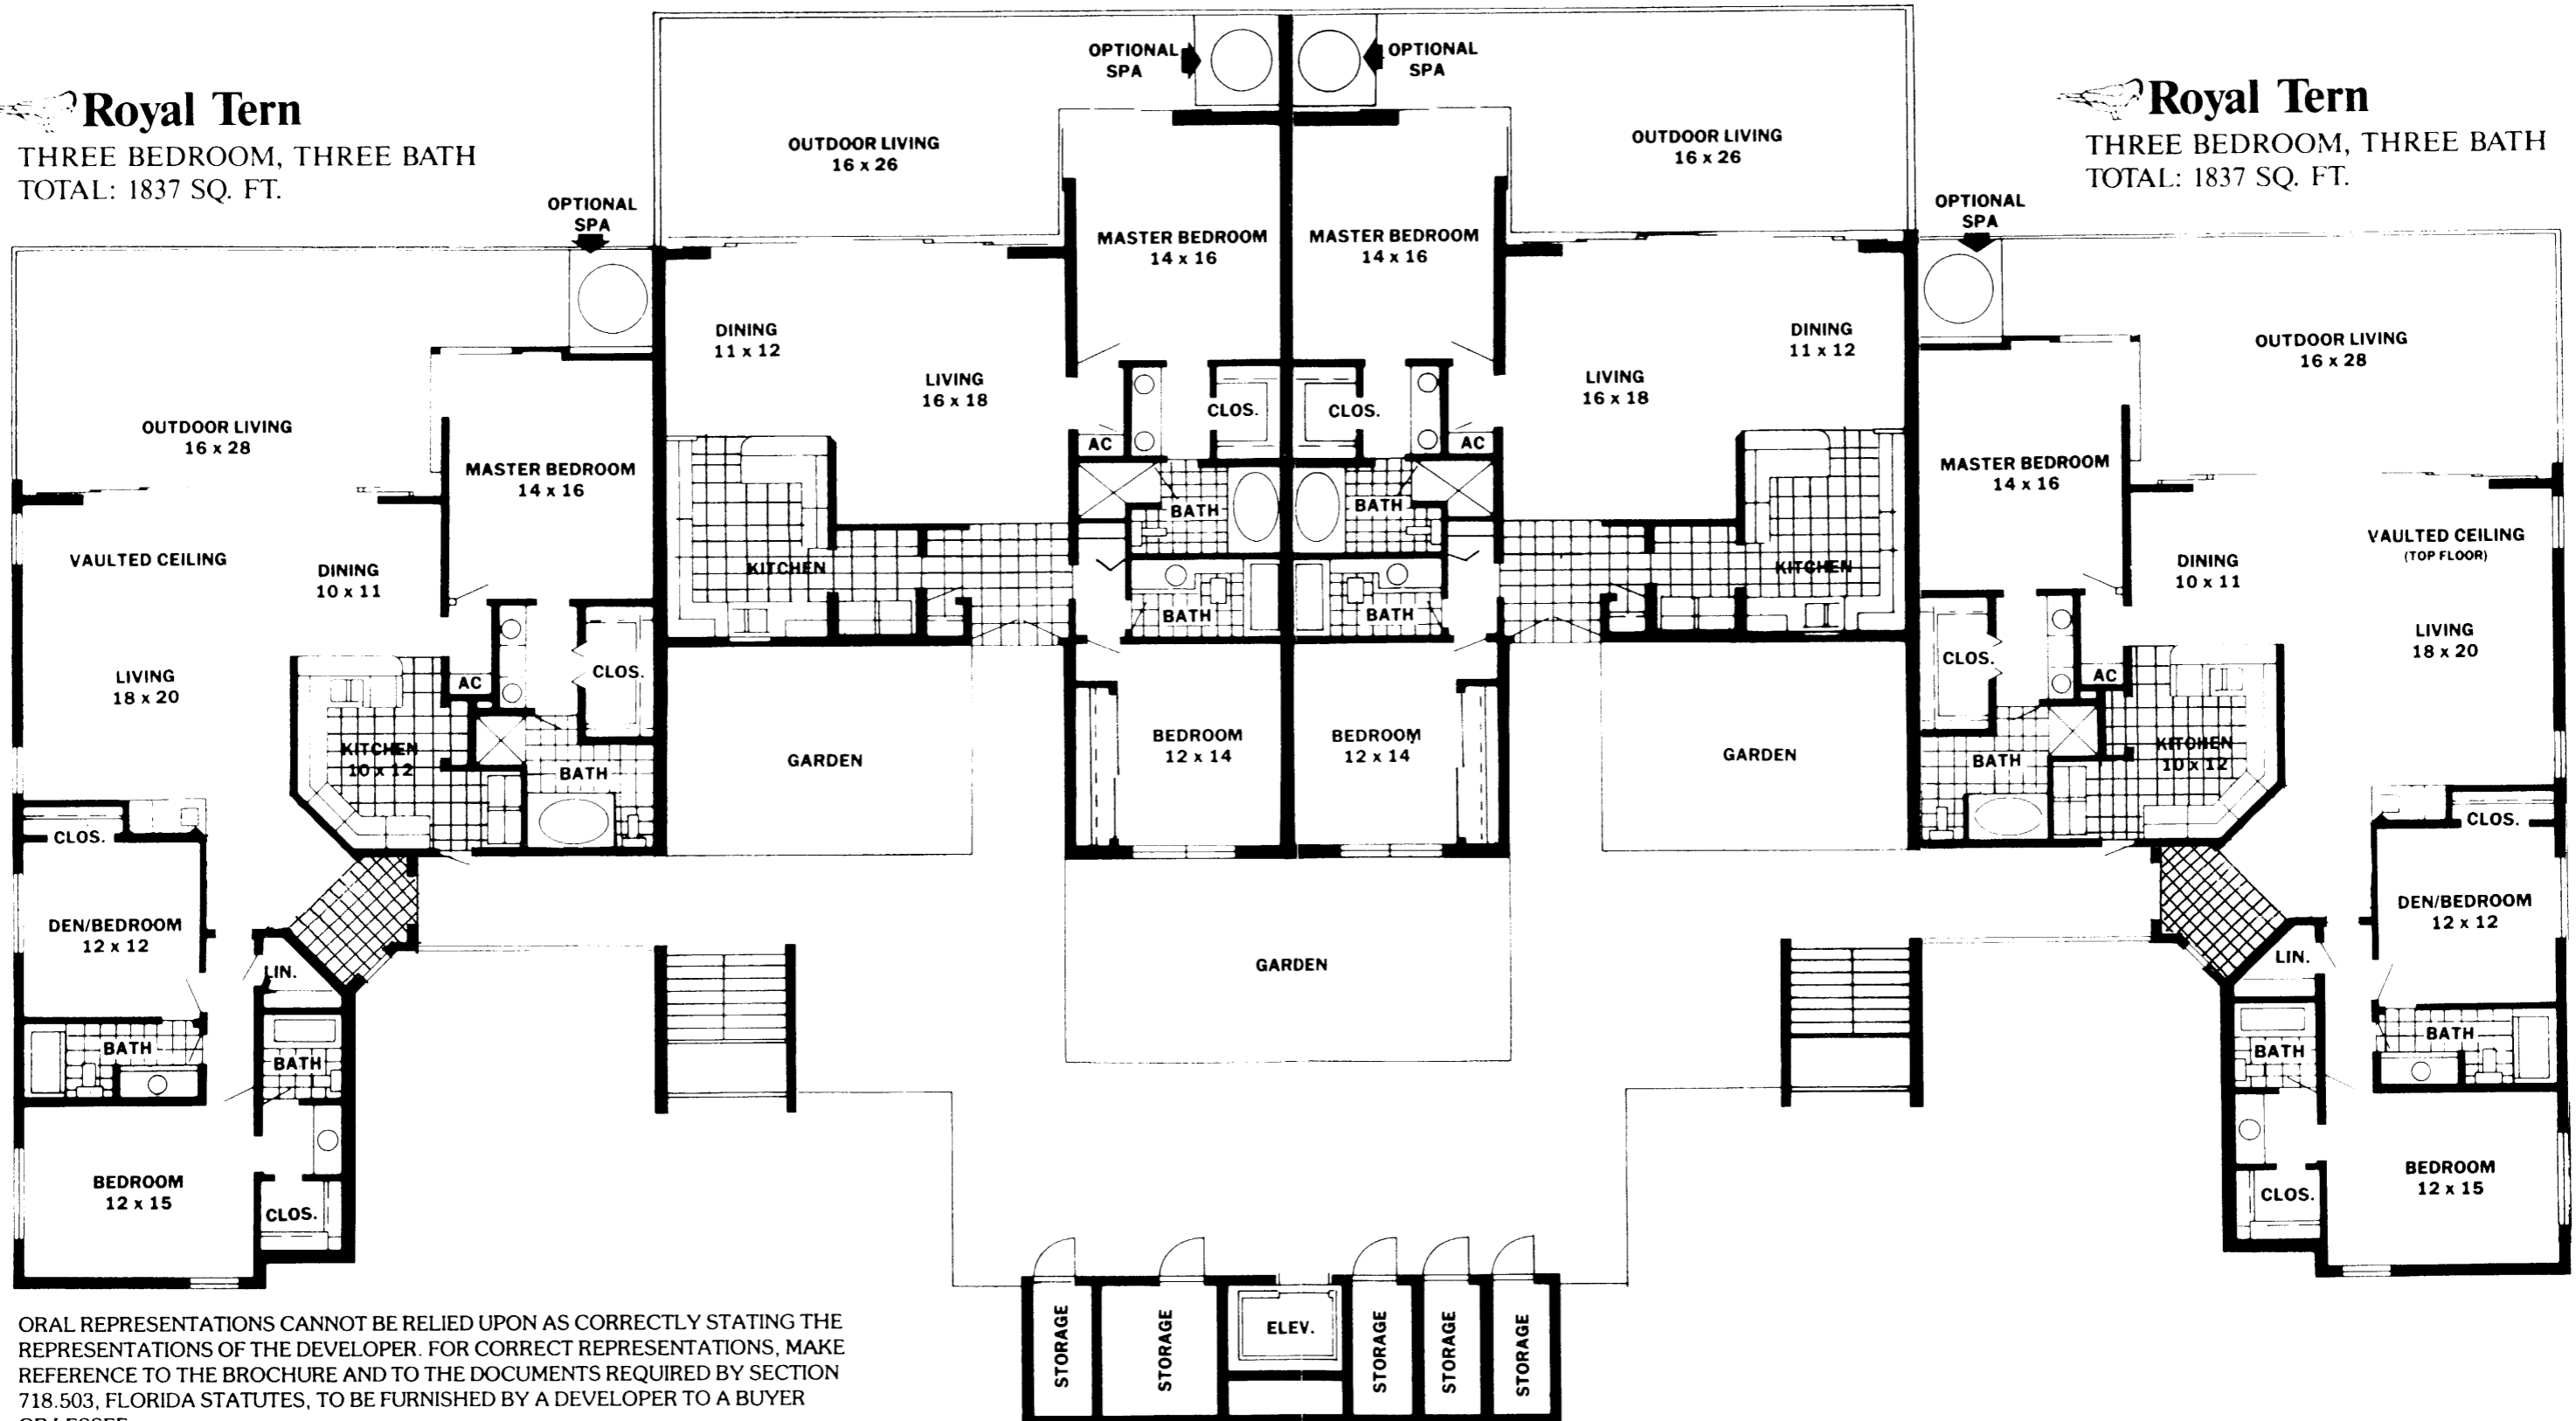

 **Kittiwake**
 TWO BEDROOM, TWO BATH
 TOTAL: 1484 SQ. FT.

 **Kittiwake**
 TWO BEDROOM, TWO BATH
 TOTAL: 1484 SQ. FT.

 **Royal Tern**
 THREE BEDROOM, THREE BATH
 TOTAL: 1837 SQ. FT.

 **Royal Tern**
 THREE BEDROOM, THREE BATH
 TOTAL: 1837 SQ. FT.

ALL REFERENCES TO SQUARE FOOTAGE AND ROOM DIMENSIONS ARE APPROXIMATE AND SUBJECT TO CHANGE.