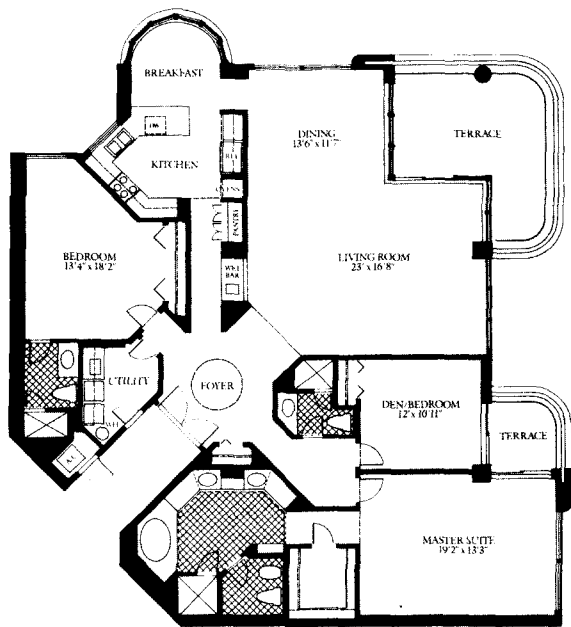

Residence Type D

Floor Plan 2562 Square Feet

All dimensions are approximate and subject to change. The final condominium documents will reflect actual dimensions.