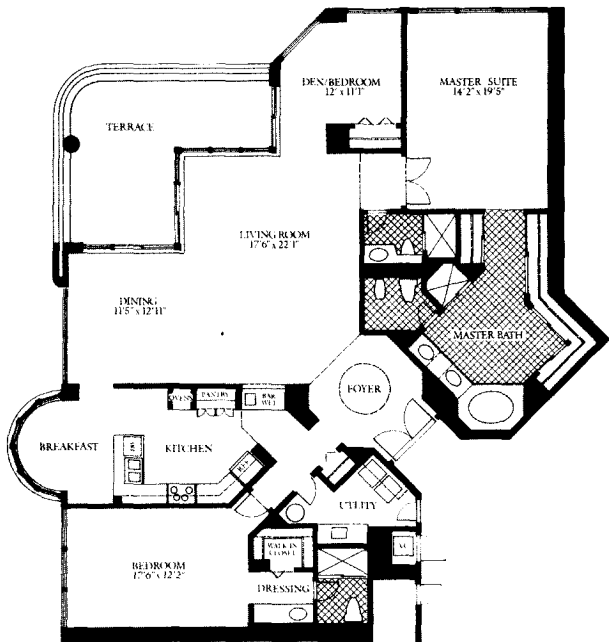

Residence Type C

Floor Plan 2607 Square Feet

All dimensions are approximate and subject to change. The final condominium documents will reflect actual dimensions.