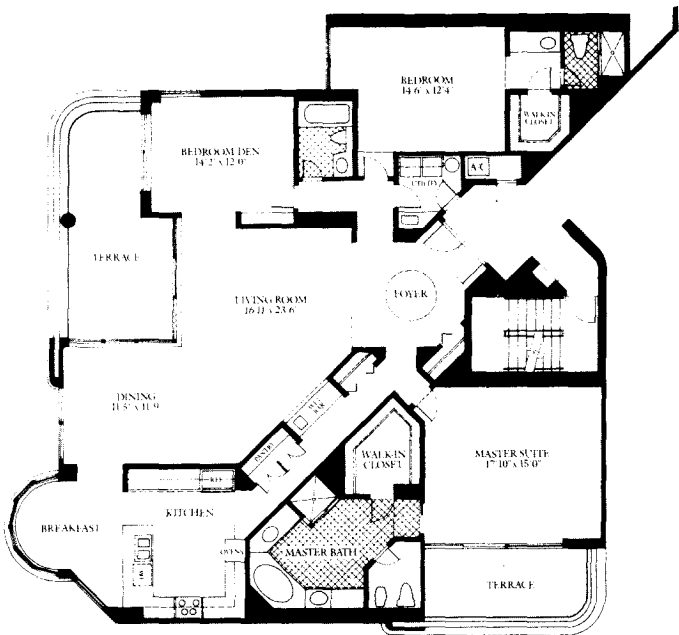

Residence Type B

Floor Plan 2815 Square Feet

All dimensions are approximate and subject to change. The final condominium documents will reflect actual dimensions.