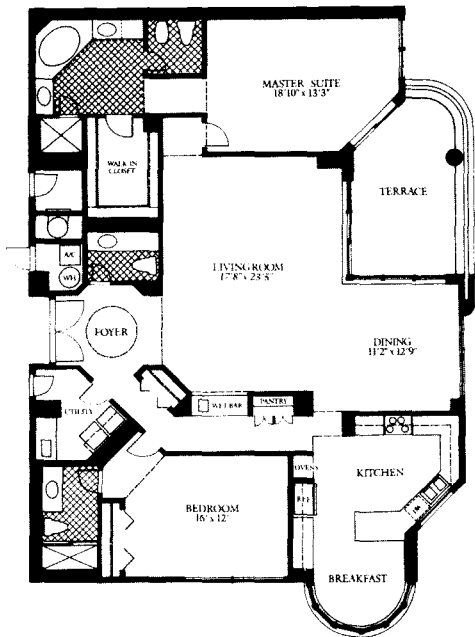

## Floor Plan 2298 Square Feet

All dimensions are approximate and subject to change. The final condominium documents will reflect actual dimensions.