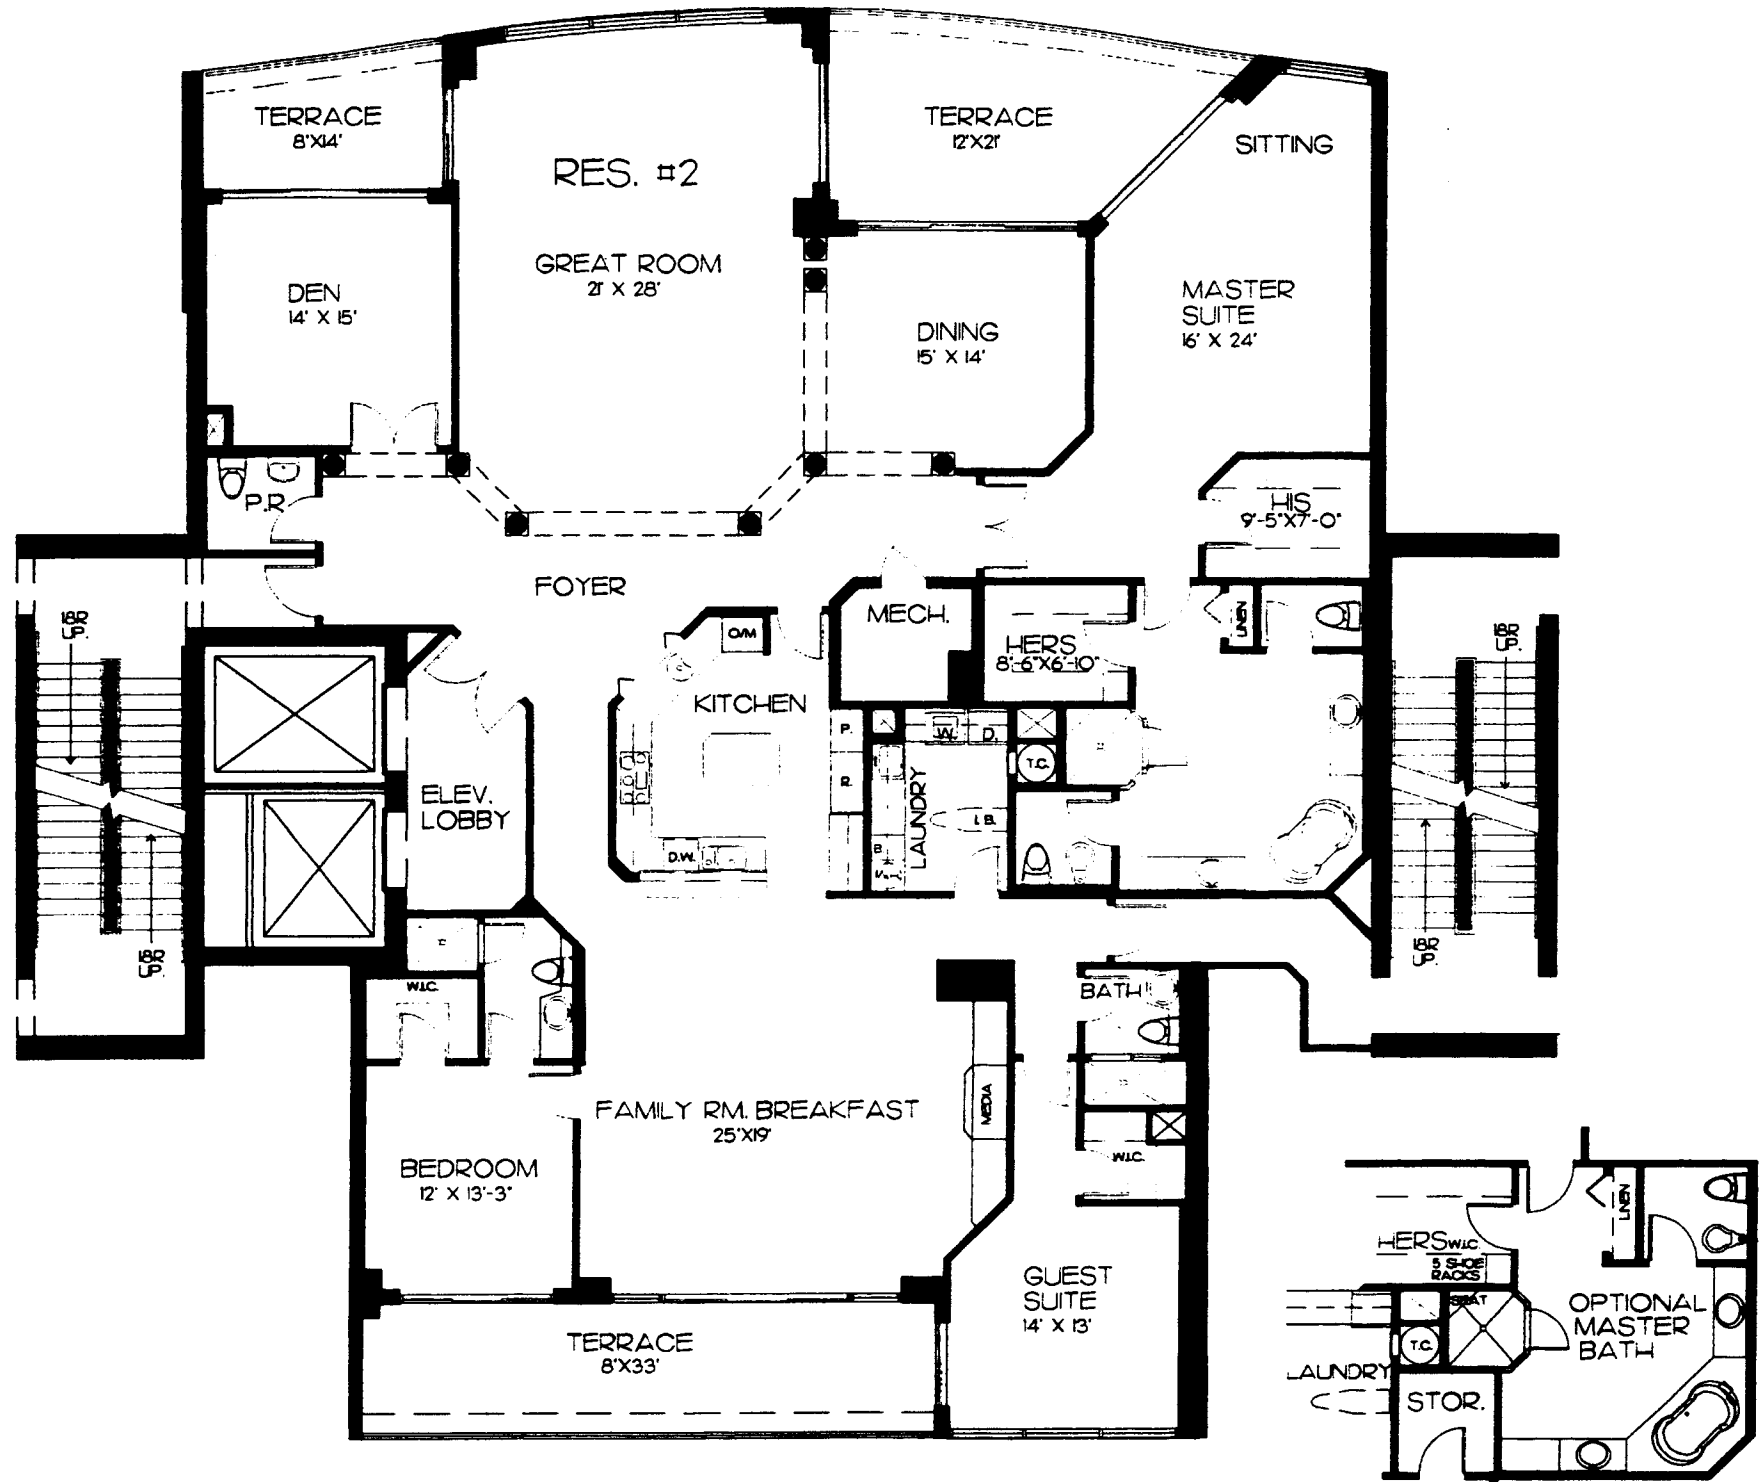

KEY PLAN

LE JARDIN

RESIDENCE - TWO

LIVING AREA 4174 SQ. FT.
TERRACES 614 SQ. FT.
TOTAL 4788 SQ. FT.

NOTE: ALL DIMENSIONS ARE APPROXIMATE AND SUBJECT TO CHANGE. DATE: 10/23/97

KEY PLAN

LE JARDIN

RESIDENCE - TWO

LIVING AREA 4174 SQ. FT.
TERRACES 614 SQ. FT.
TOTAL 4788 SQ. FT.

NOTE: ALL DIMENSIONS ARE APPROXIMATE AND SUBJECT TO CHANGE. DATE: 06/10/96

KEY PLAN

LE JARDIN

RESIDENCE - TWO

LIVING AREA 4174 SQ. FT.
TERRACES 614 SQ. FT.
TOTAL 4788 SQ. FT.

NOTE: ALL DIMENSIONS ARE APPROXIMATE AND SUBJECT TO CHANGE. DATE: 06/10/96