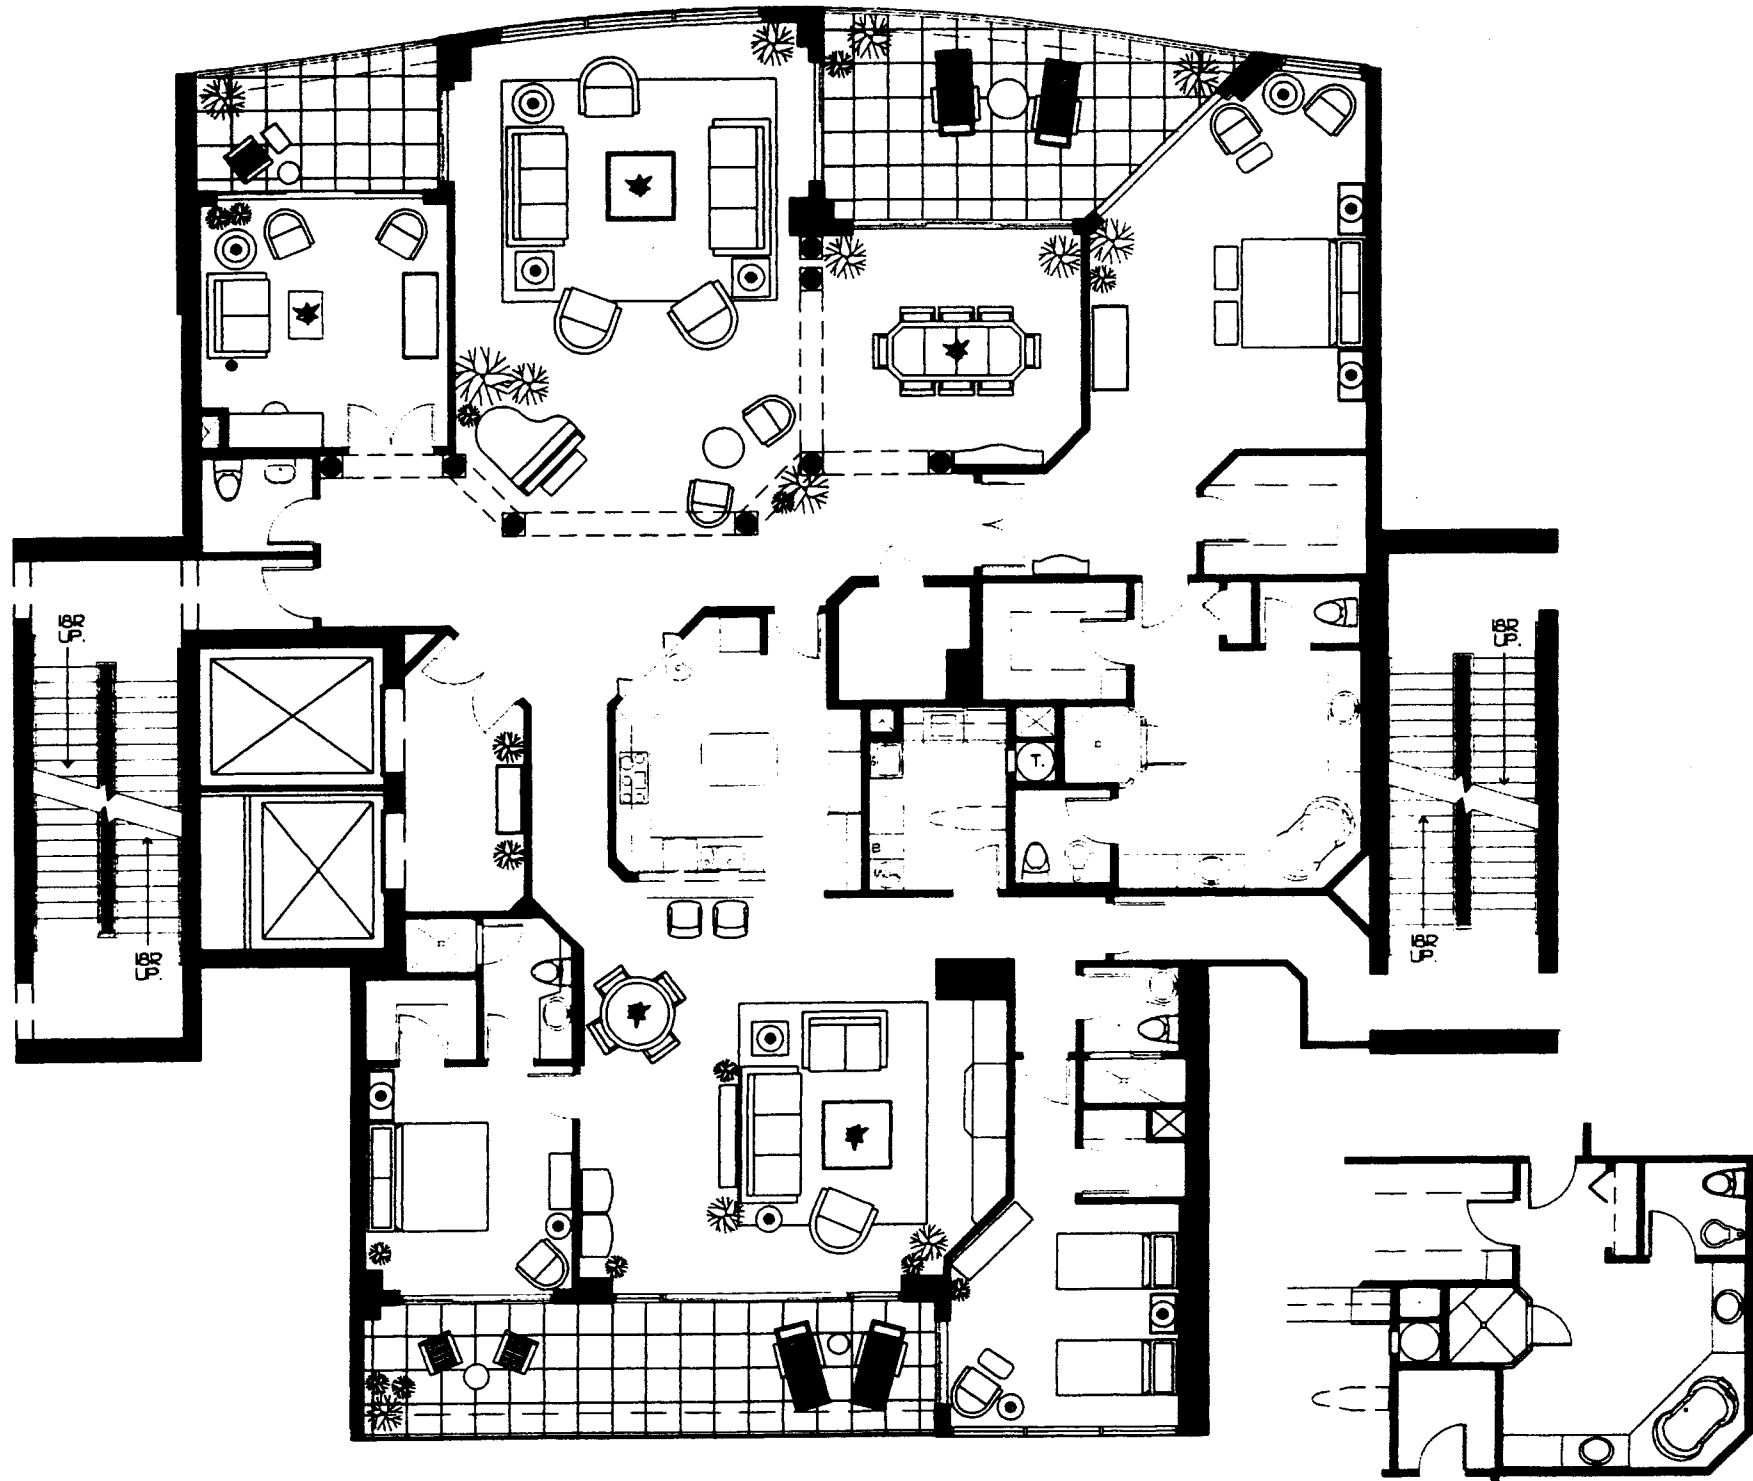

KEY PLAN

LE JARDIN

RESIDENCE - TWO

LIVING AREA 4174 SQ. FT.
TERRACES 614 SQ. FT.
TOTAL 4788 SQ. FT.

NOTE: ALL DIMENSIONS ARE APPROXIMATE AND SUBJECT TO CHANGE. DATE: 10/23/97

KEY PLAN

LE JARDIN

RESIDENCE - TWO

LIVING AREA 4174 SQ. FT.
TERRACES 614 SQ. FT.
TOTAL 4788 SQ. FT.

NOTE: ALL DIMENSIONS ARE APPROXIMATE AND SUBJECT TO CHANGE. DATE: 06/10/96

KEY PLAN

LE JARDIN

RESIDENCE - TWO

LIVING AREA 4174 SQ. FT.
TERRACES 614 SQ. FT.
TOTAL 4788 SQ. FT.

NOTE: ALL DIMENSIONS ARE APPROXIMATE AND SUBJECT TO CHANGE. DATE: 06/10/96