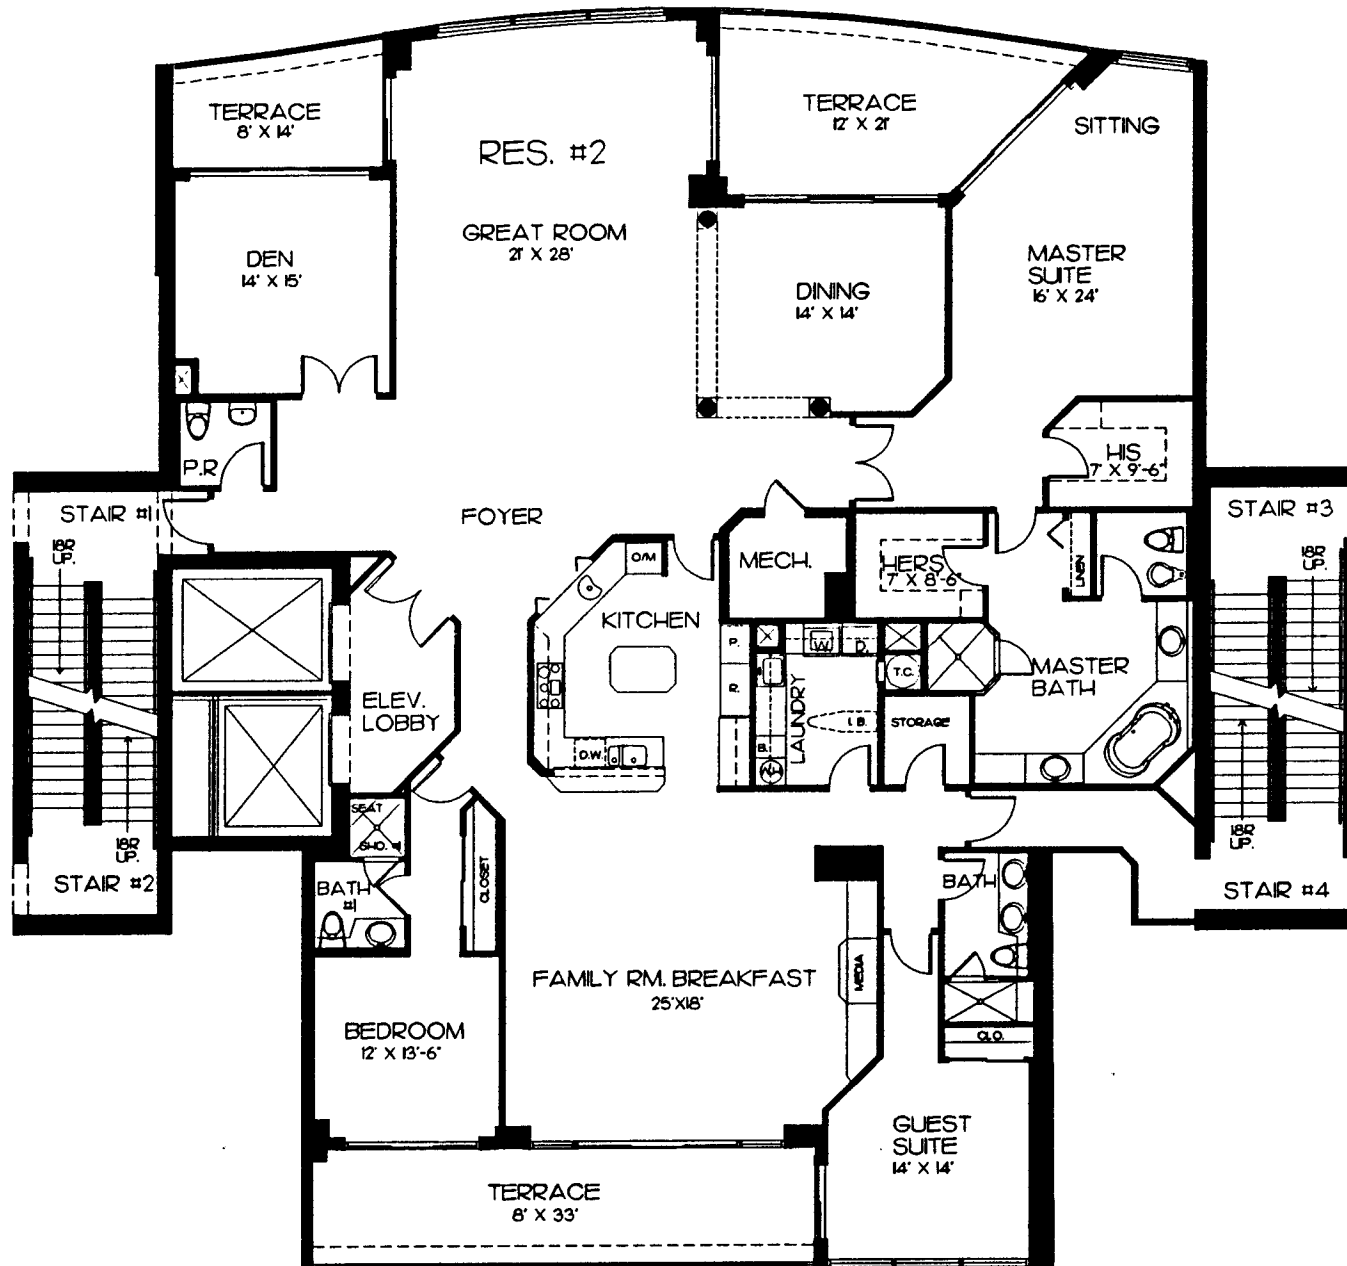

KEY PLAN

LE JARDIN

RESIDENCE - TWO

LIVING AREA 4174 SQ. FT.
TERRACES 614 SQ. FT.
TOTAL 4788 SQ. FT.

NOTE: ALL DIMENSIONS ARE APPROXIMATE AND SUBJECT TO CHANGE. DATE: 10/23/97

KEY PLAN

LE JARDIN

RESIDENCE - TWO

LIVING AREA 4174 SQ. FT.
TERRACES 614 SQ. FT.
TOTAL 4788 SQ. FT.

NOTE: ALL DIMENSIONS ARE APPROXIMATE AND SUBJECT TO CHANGE. DATE: 06/10/96

KEY PLAN

LE JARDIN

RESIDENCE - TWO

LIVING AREA 4174 SQ. FT.
TERRACES 614 SQ. FT.
TOTAL 4788 SQ. FT.

NOTE: ALL DIMENSIONS ARE APPROXIMATE AND SUBJECT TO CHANGE. DATE: 06/10/96