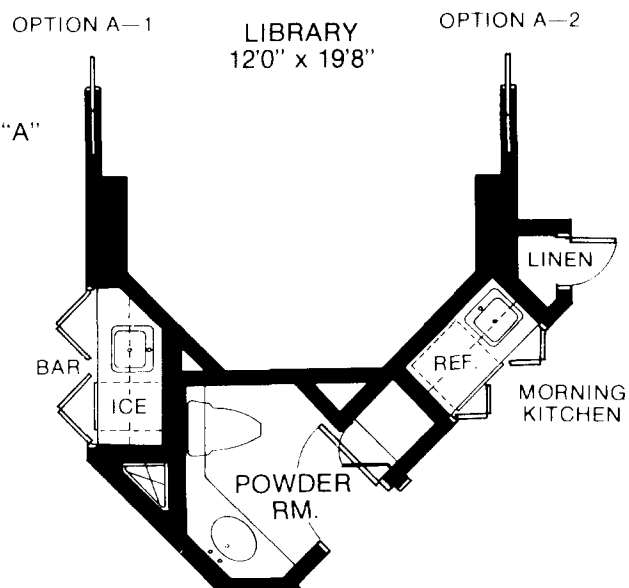

# Residence Plan A South

**PLAN A**  
 A/C Living Area ..... 3274 Sq. Ft.  
 Terrace ..... 761 Sq. Ft.  
**TOTAL ..... 4035 Sq. Ft.**  
 \*All dimensions and square footage totals are approximate and may vary slightly with the actual construction.

*The Carlyle*  
 at Bay Colony