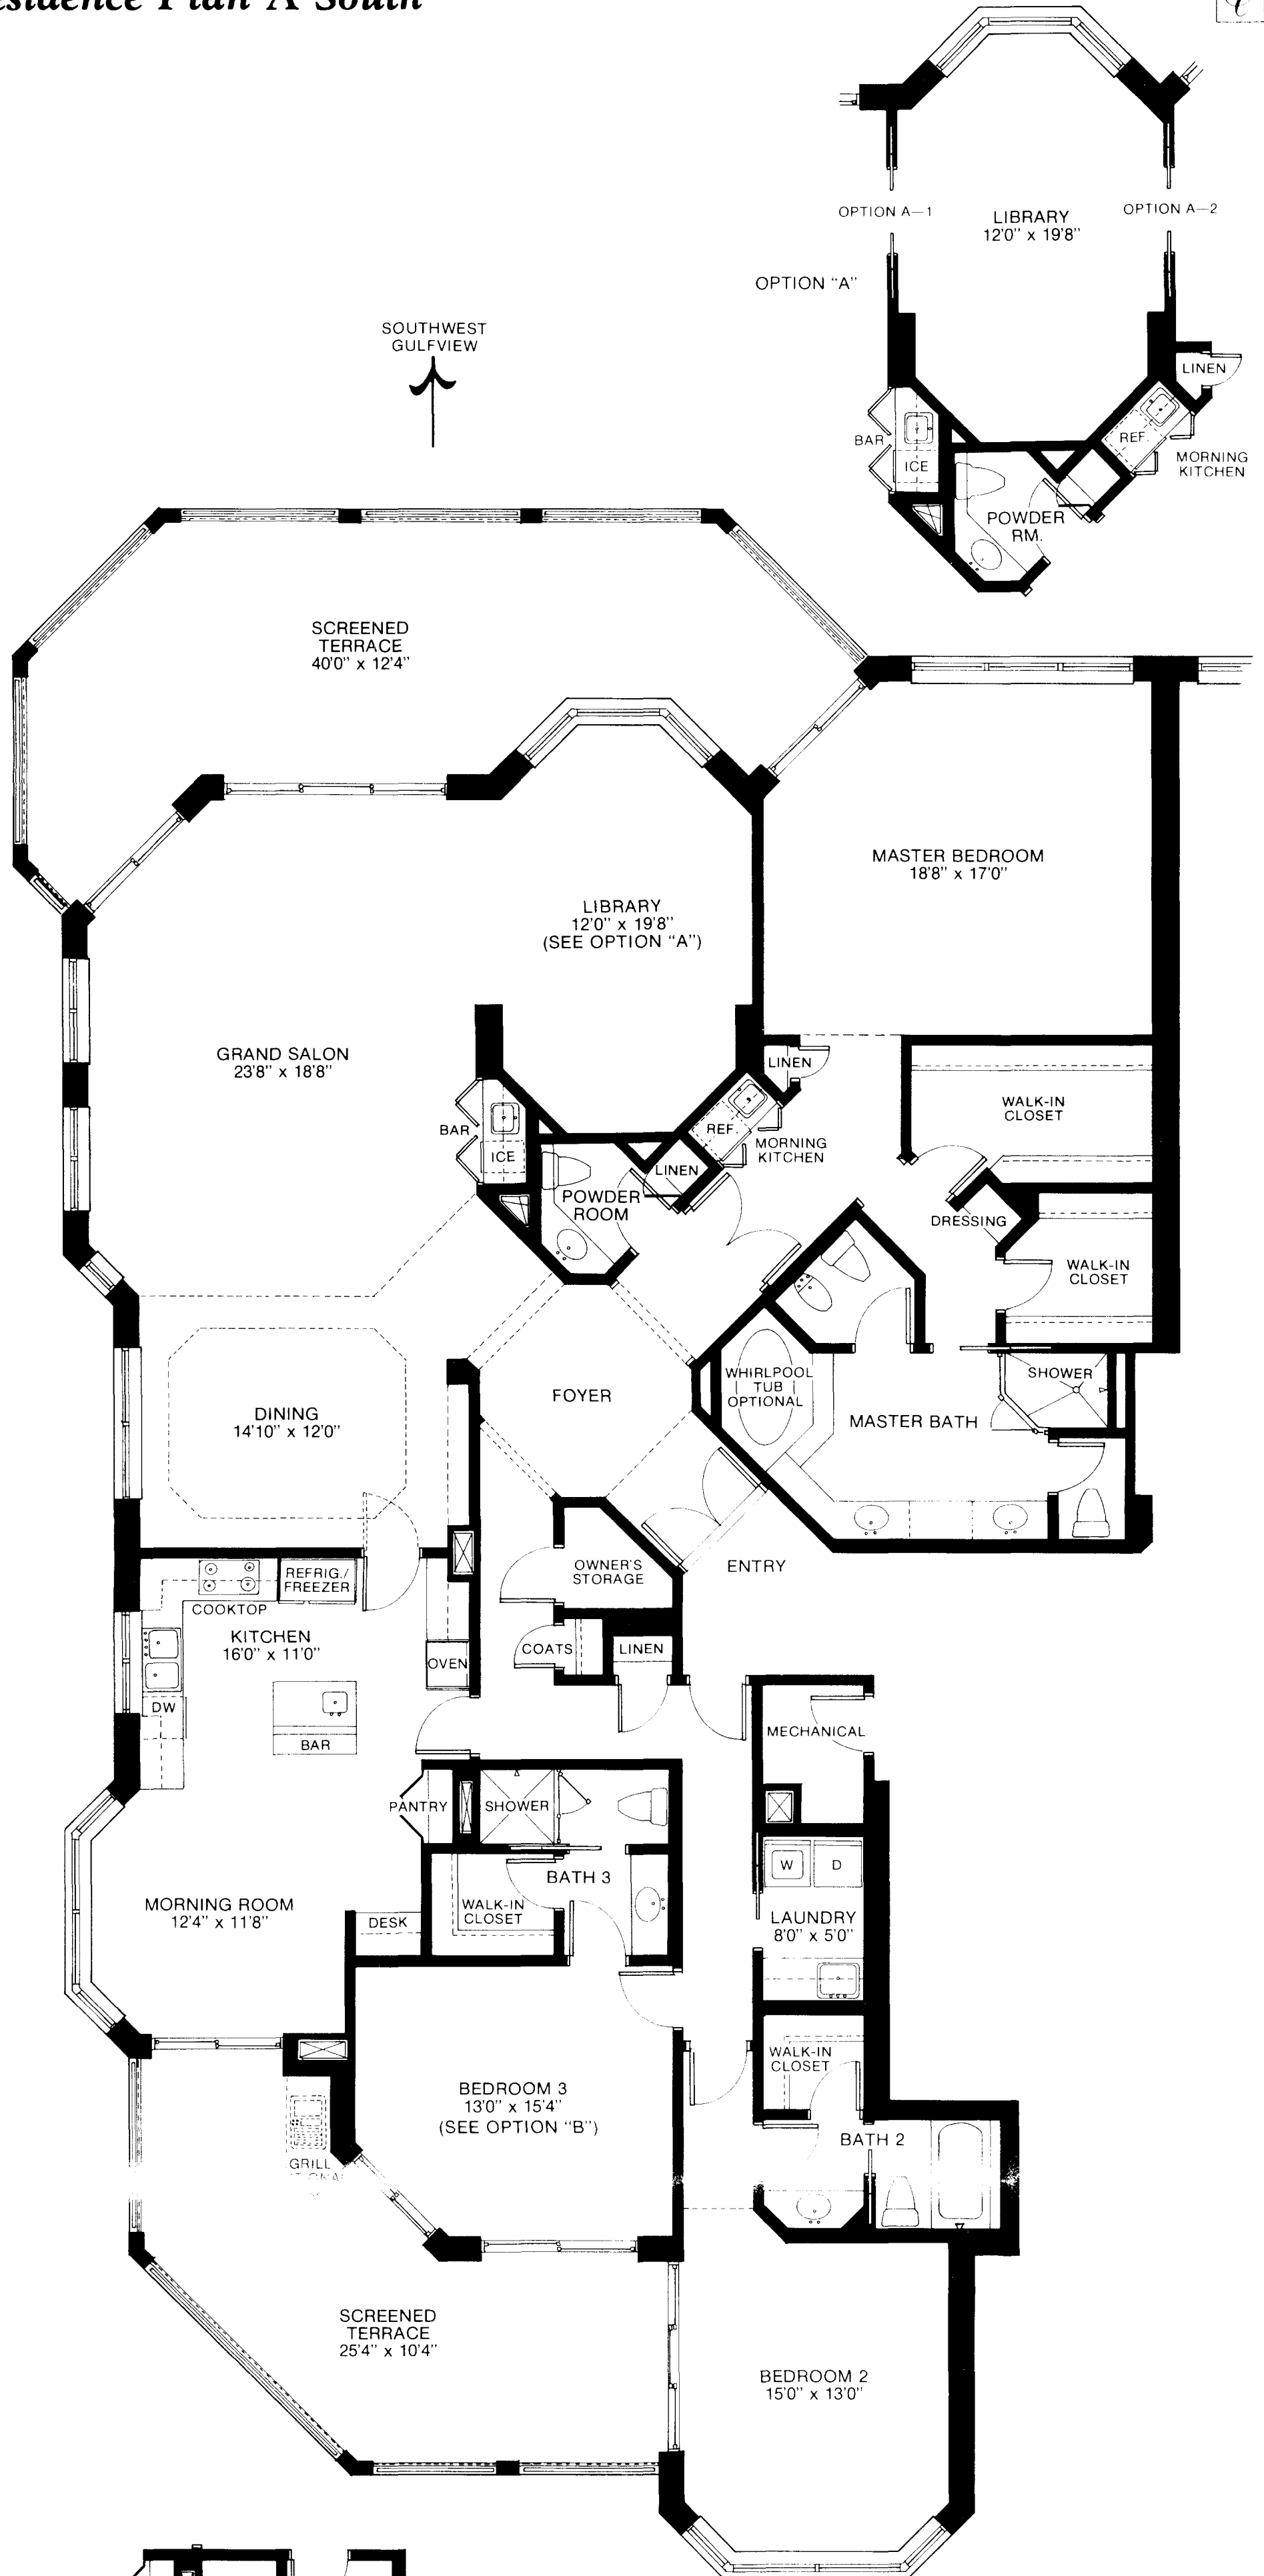

# Residence Plan A South

**PLAN A**  
 A/C Living Area ..... 3274 Sq. Ft.  
 Terrace ..... 761 Sq. Ft.  
**TOTAL ..... 4035 Sq. Ft.**  
 \*All dimensions and square footage totals are approximate and may vary slightly with the actual construction.

*The Carlyle*  
 at Bay Colony