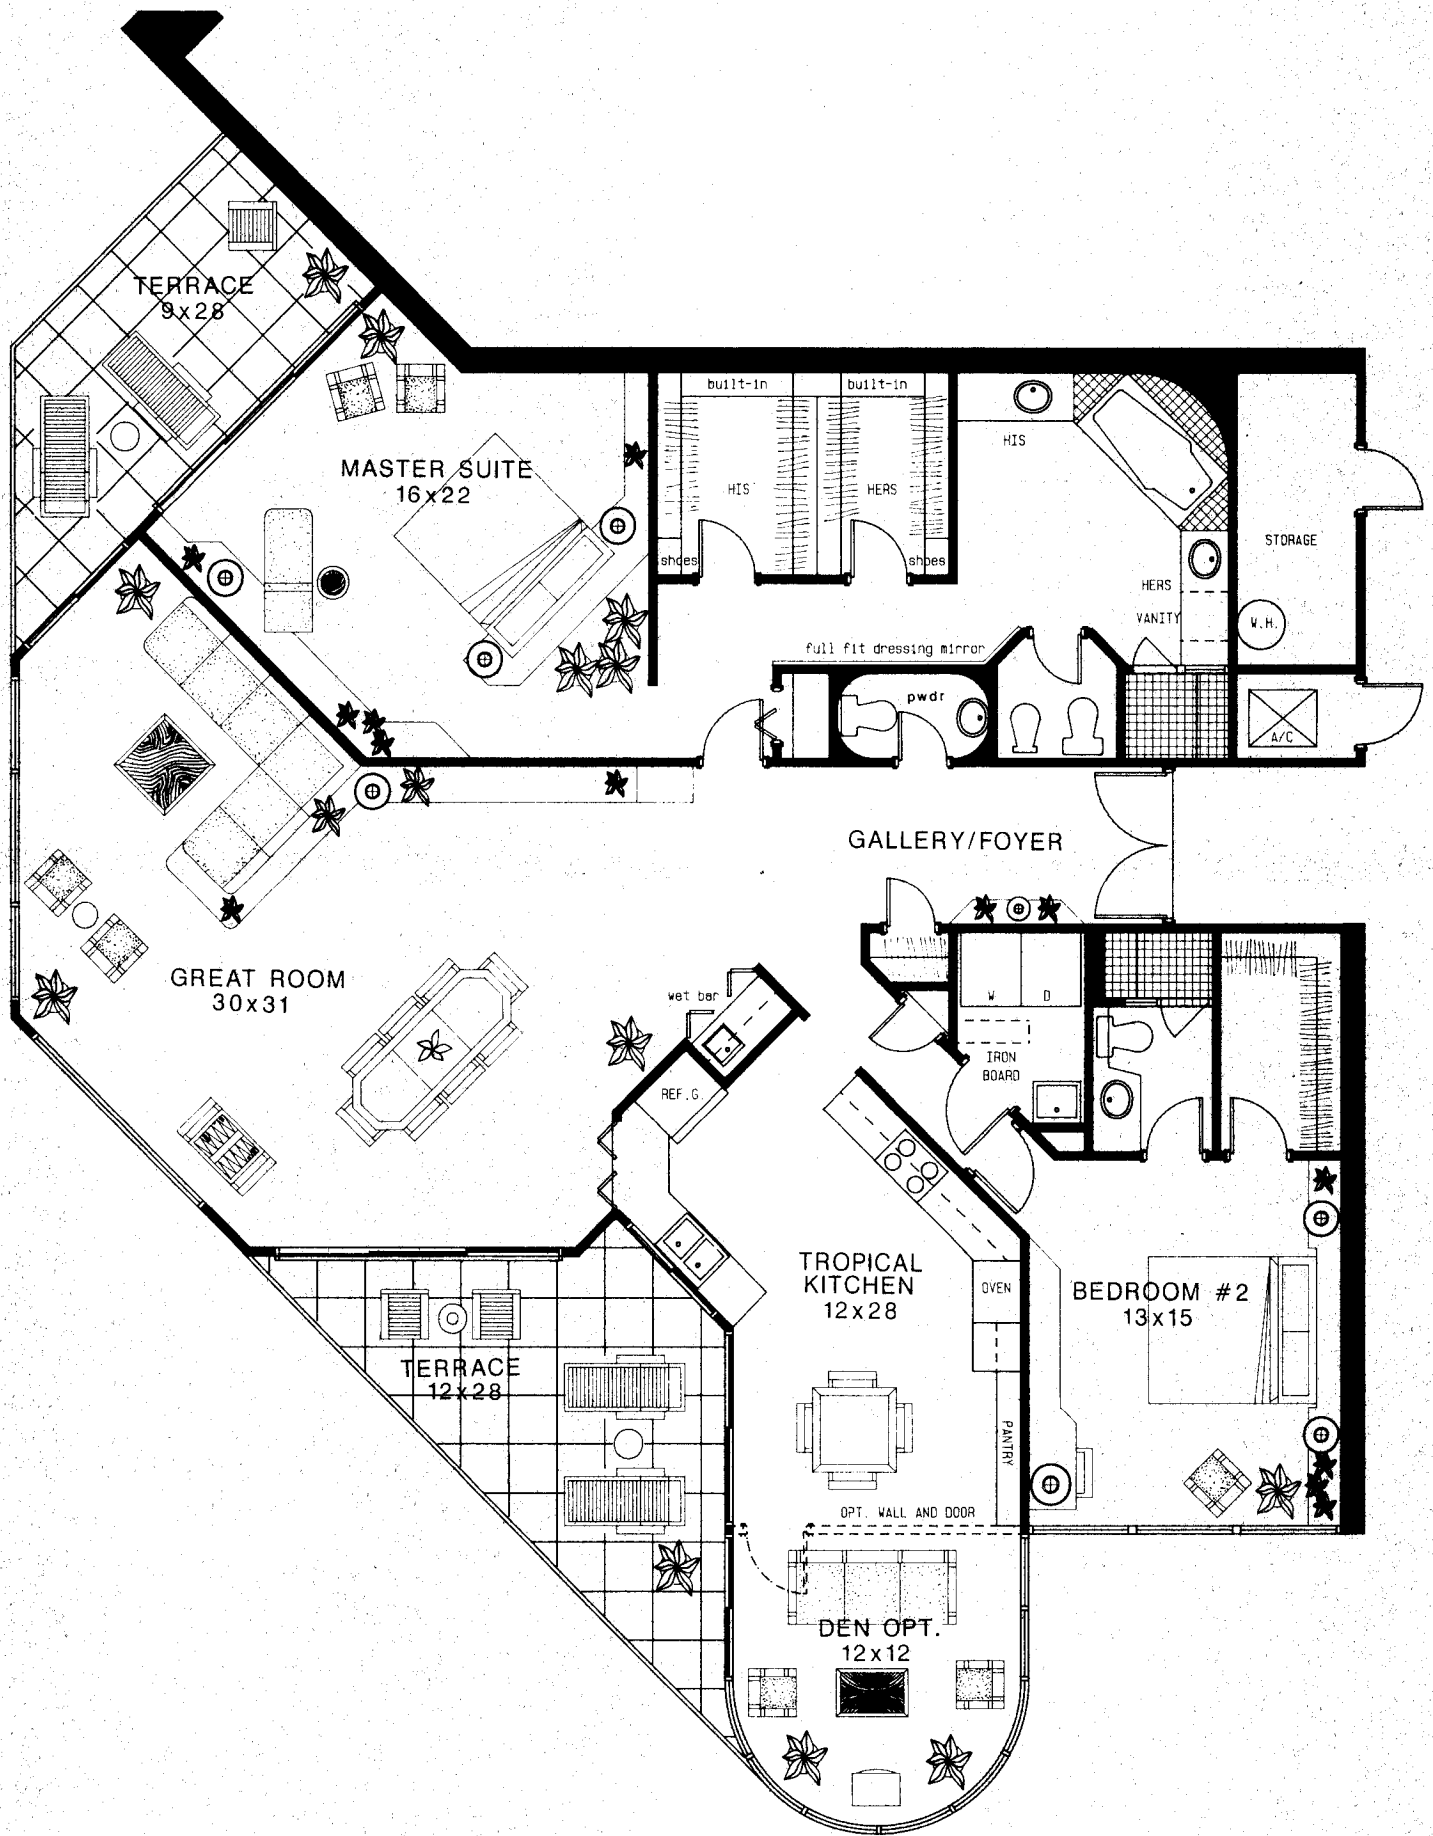

DIMENSIONS ARE APPROXIMATE AND MAY VARY.
FURNISHINGS ARE NOT INCLUDED.

RESIDENCE ONE
2,337 SQ. FT.
TWO BEDROOM
TWO & ONE HALF BATH
DEN OPTION