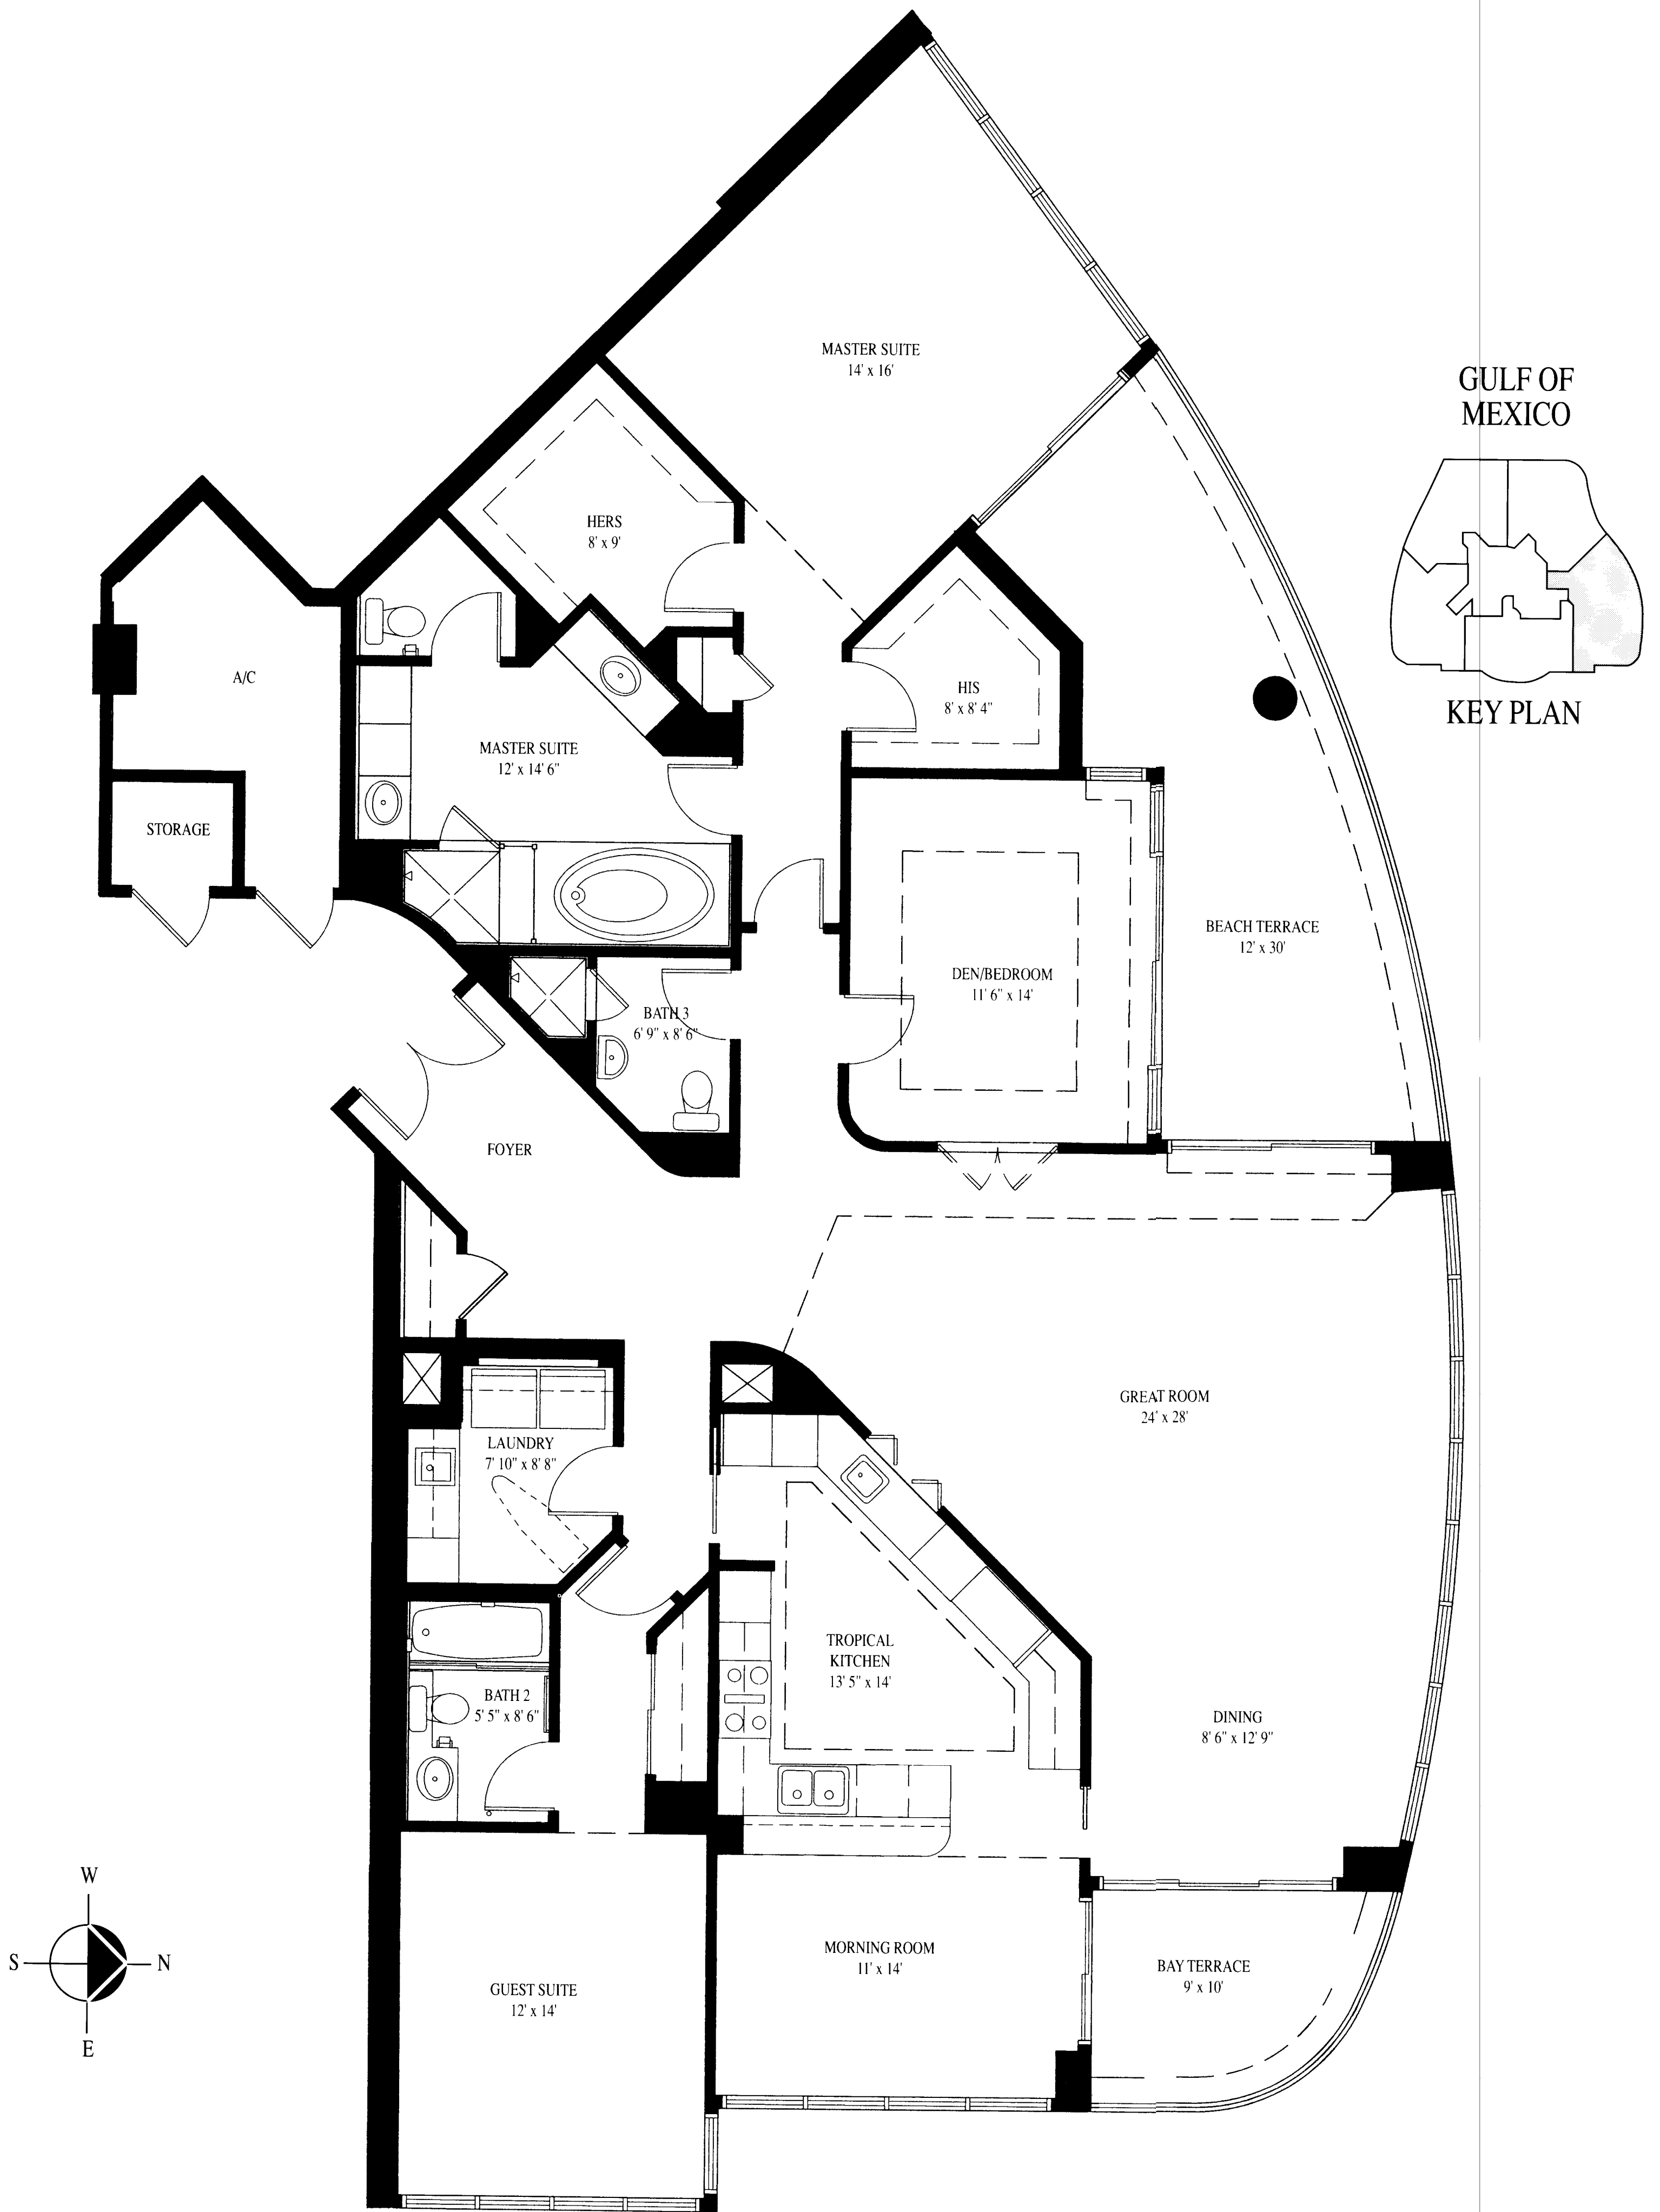

VENETIAN TOWER RESIDENCE 4

2,558 SQ. FT. A/C LIVING AREA
2,916 TOTAL SQ. FT.

GULF OF MEXICO

KEY PLAN