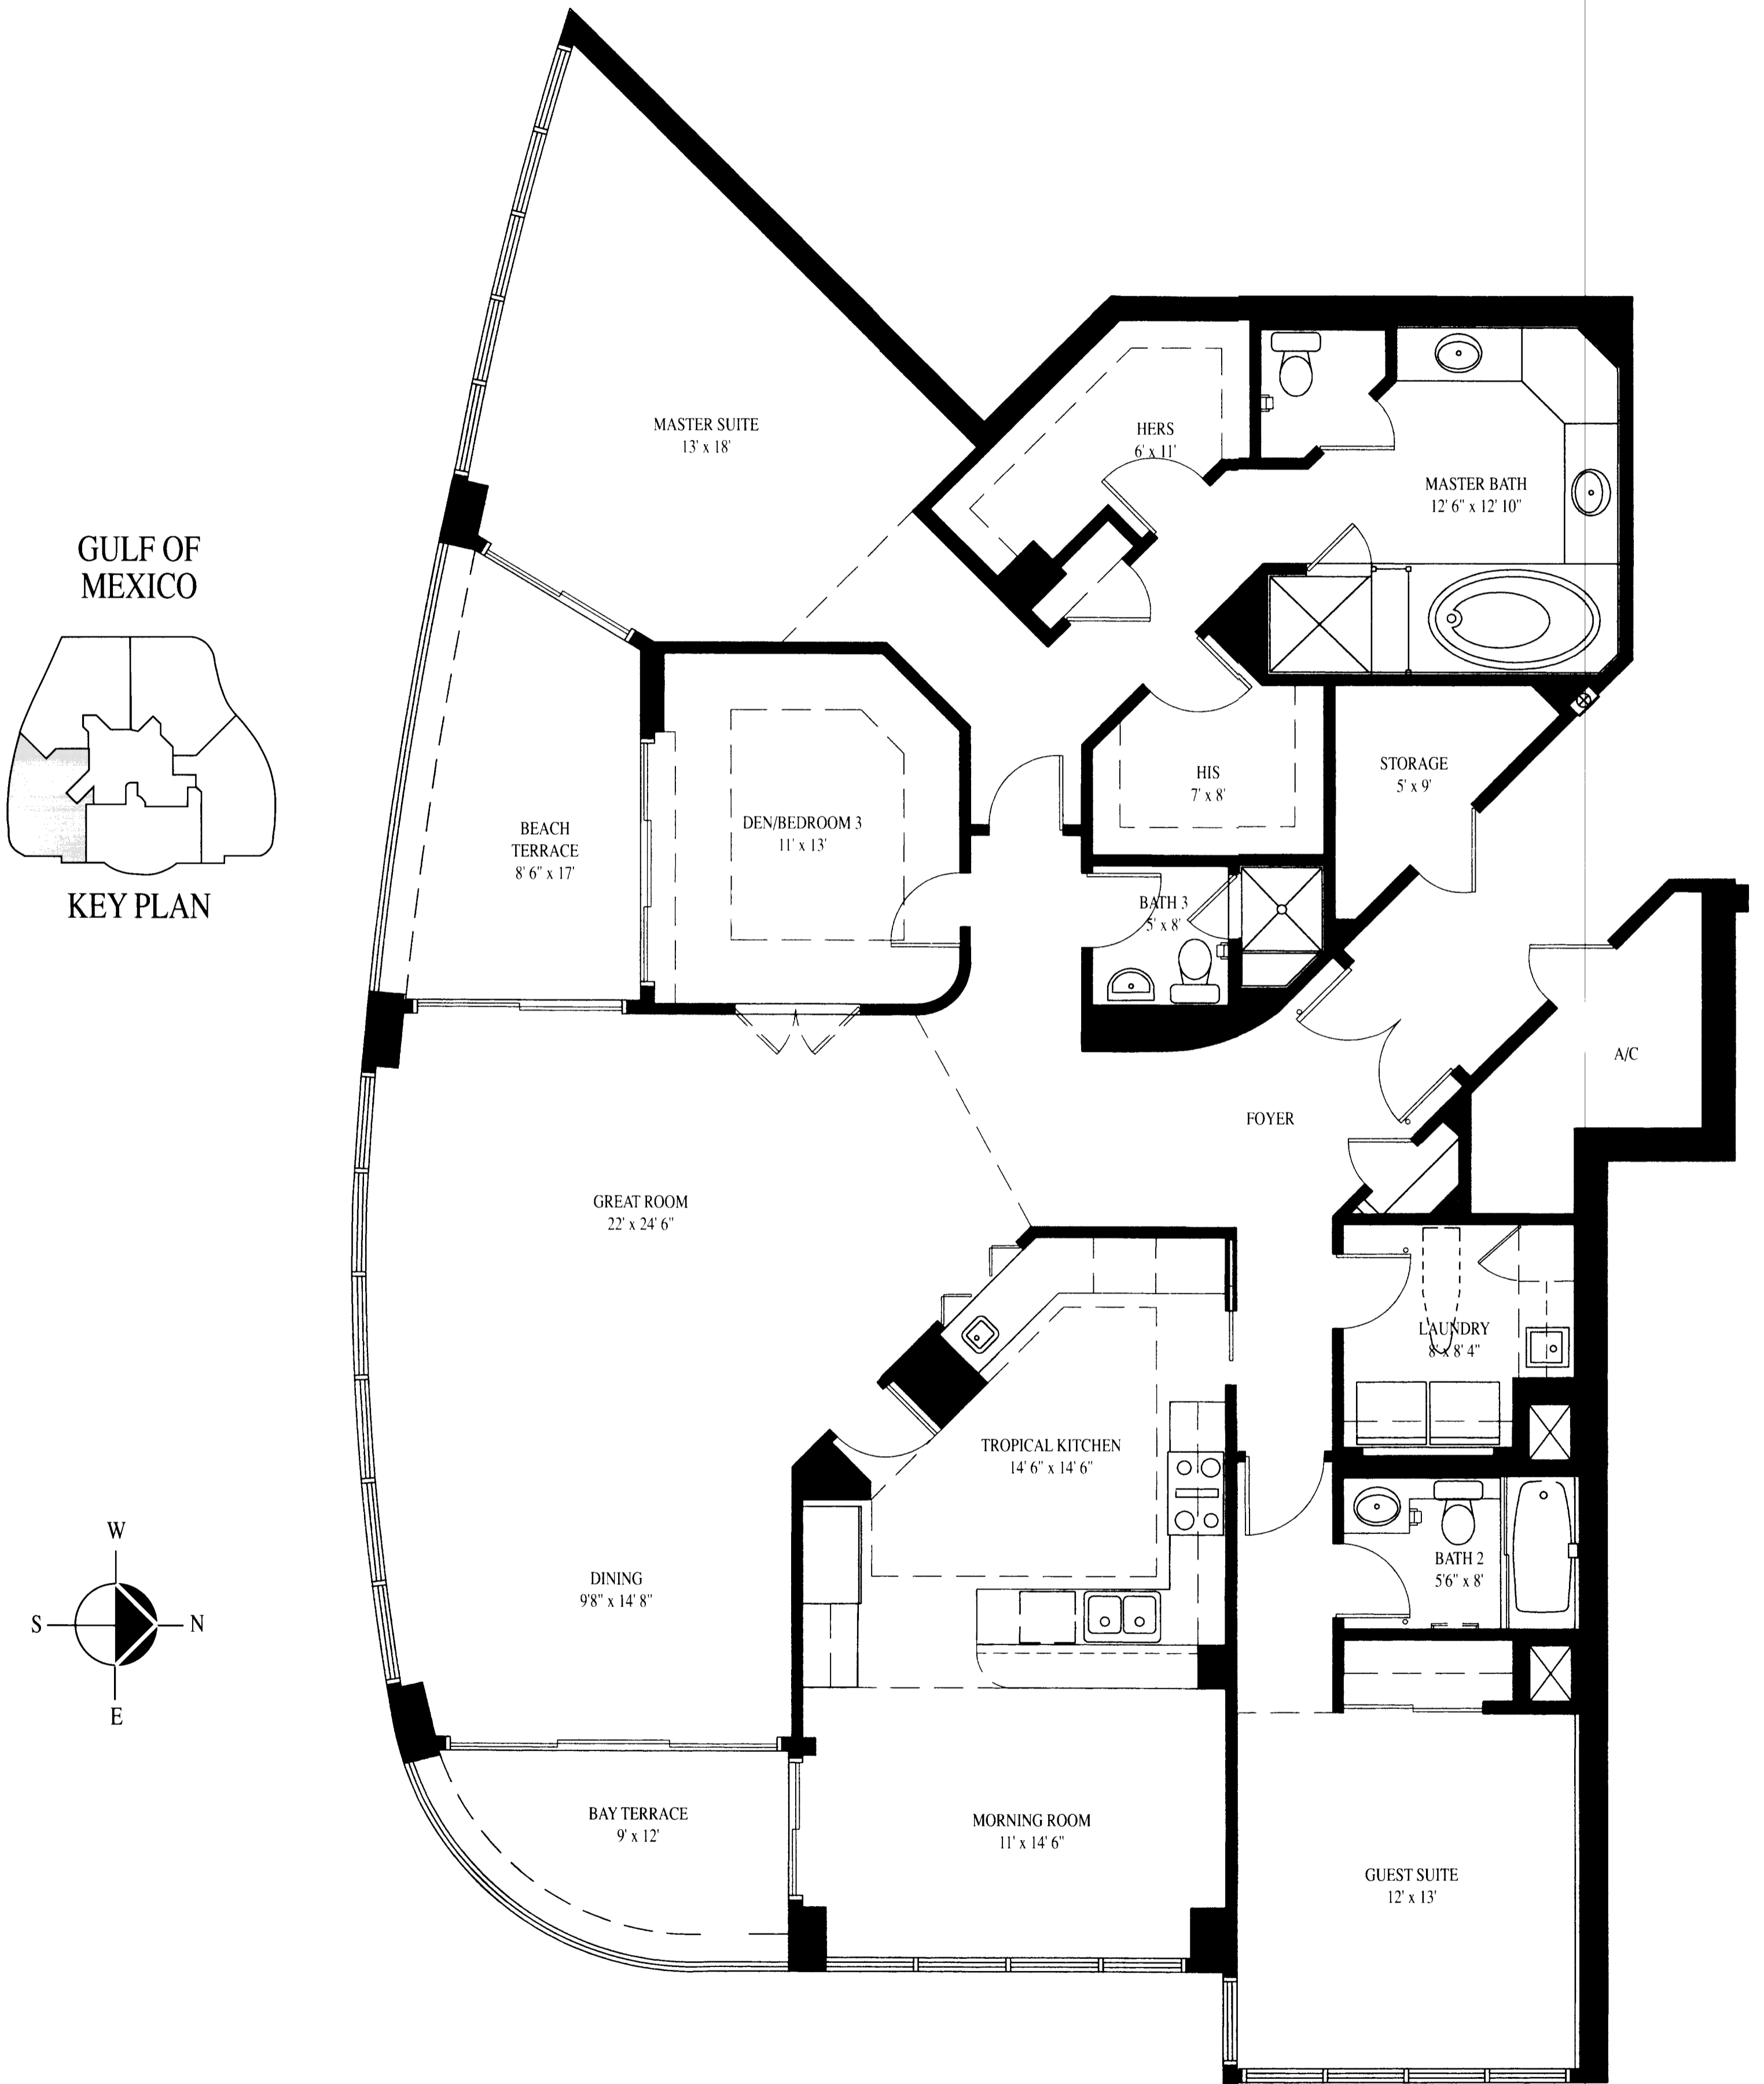

VENETIAN TOWER RESIDENCE 1

2,442 SQ. FT. A/C LIVING AREA
2,664 TOTAL SQ. FT.

All dimensions are approximate and subject to change.