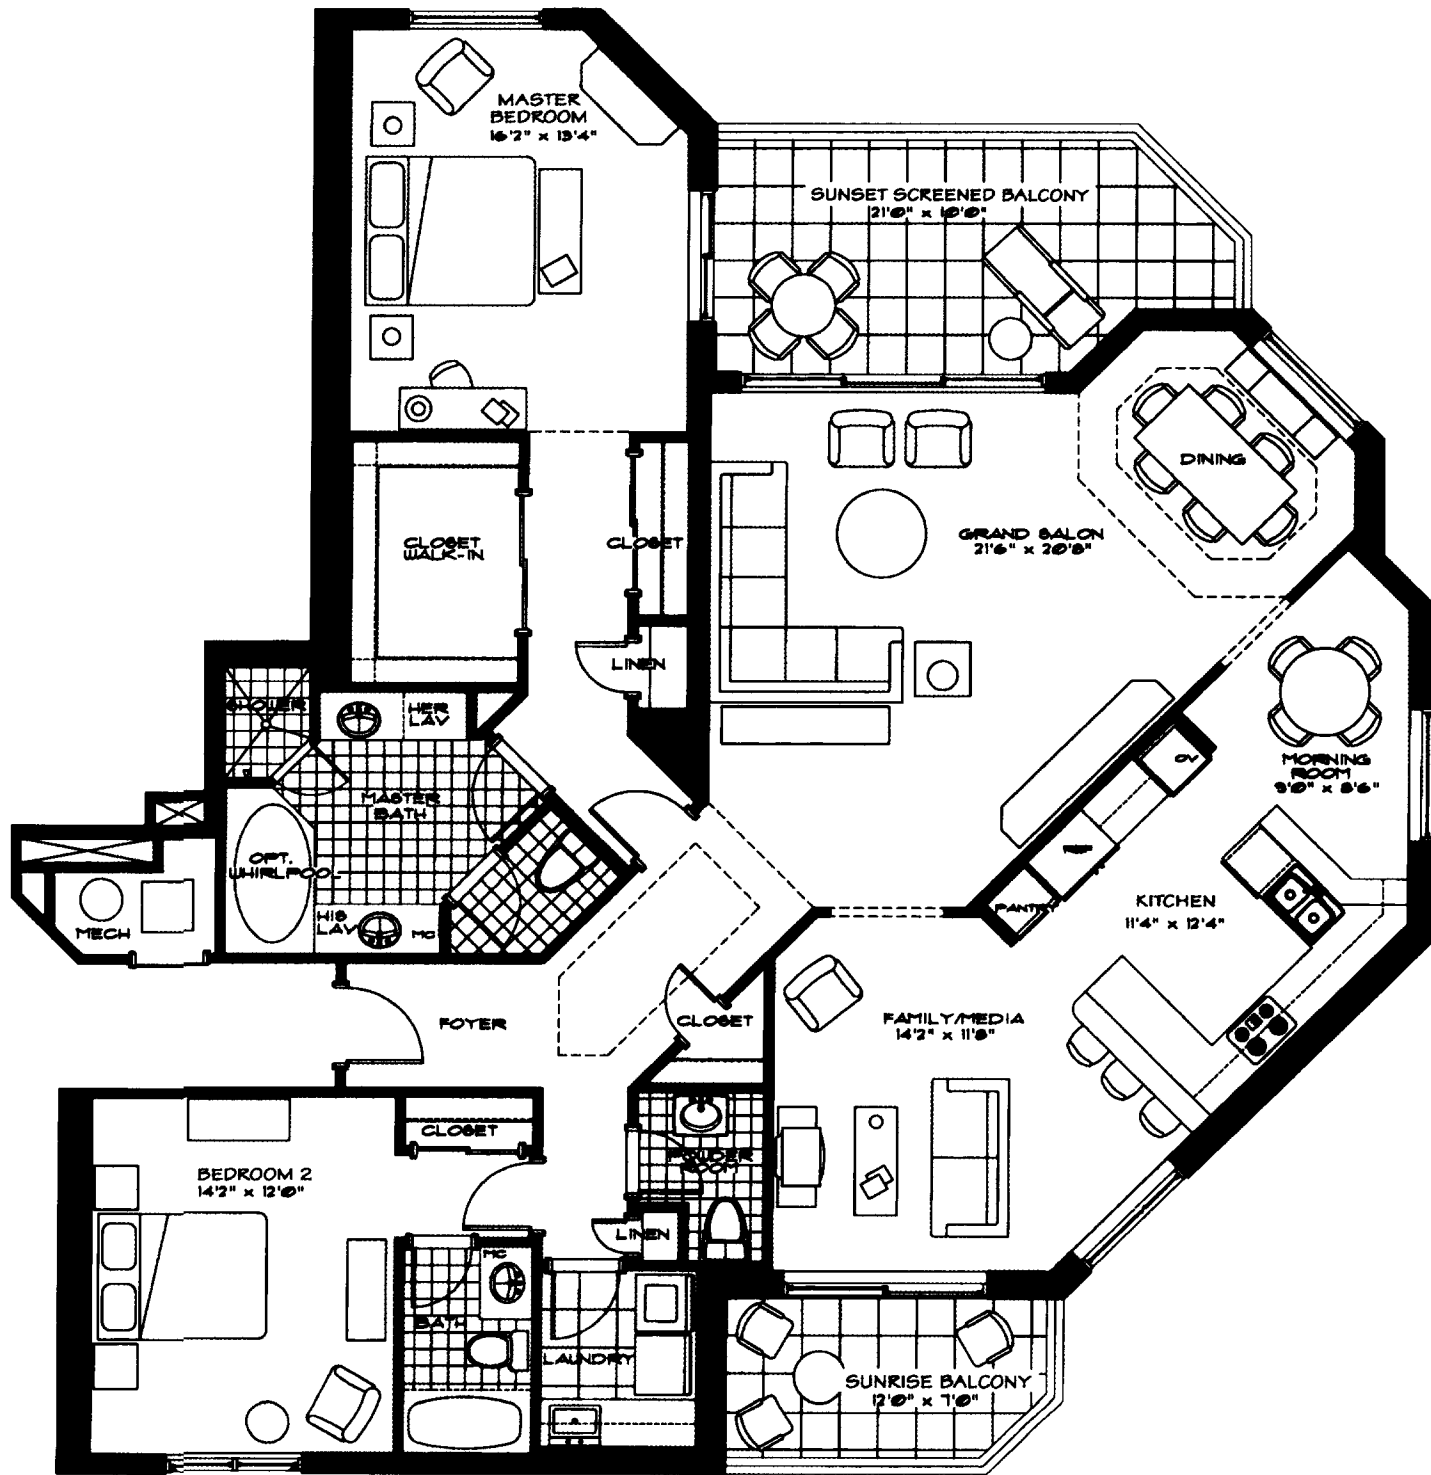

# 05 Residence

2 Bedrooms, 2 1/2 Baths, and Family/Media Room  
(Option: Bedroom 3 with Bath)

Enclosed Area	2,041 Square Feet
Terrace Area	185 Square Feet
Open Terrace Area	88 Square Feet
<b>Total Residence</b>	<b>2,314 Square Feet</b>

## 3 Bedroom, 3 Bath Option