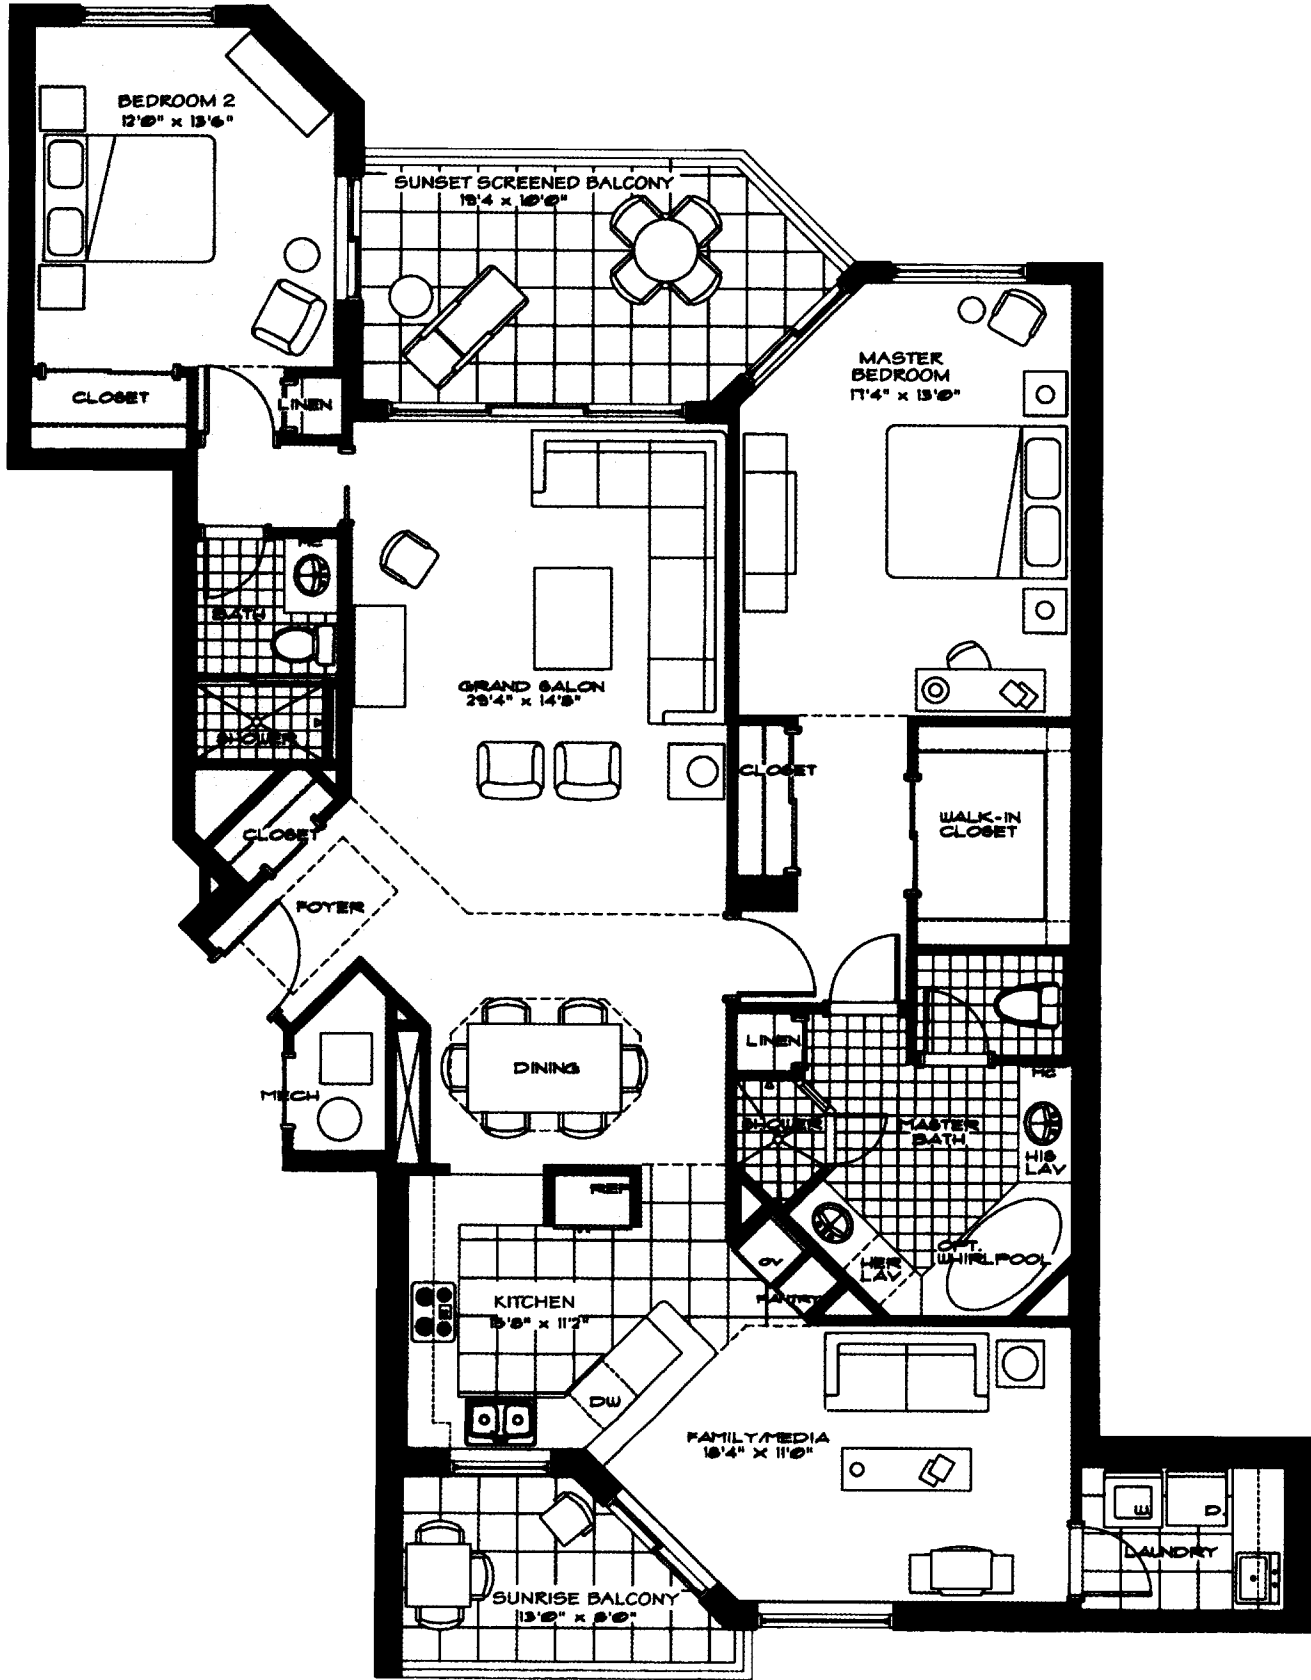

02 Residence

2 Bedrooms, 2 Baths, and Family/Media
(Option: Bedroom 3 with Bath)

Enclosed Area	1,818 Square Feet
Terrace Area	167 Square Feet
Open Terrace Area	81 Square Feet
Total Residence	2,066 Square Feet

3 Bedroom, 3 Bath Option