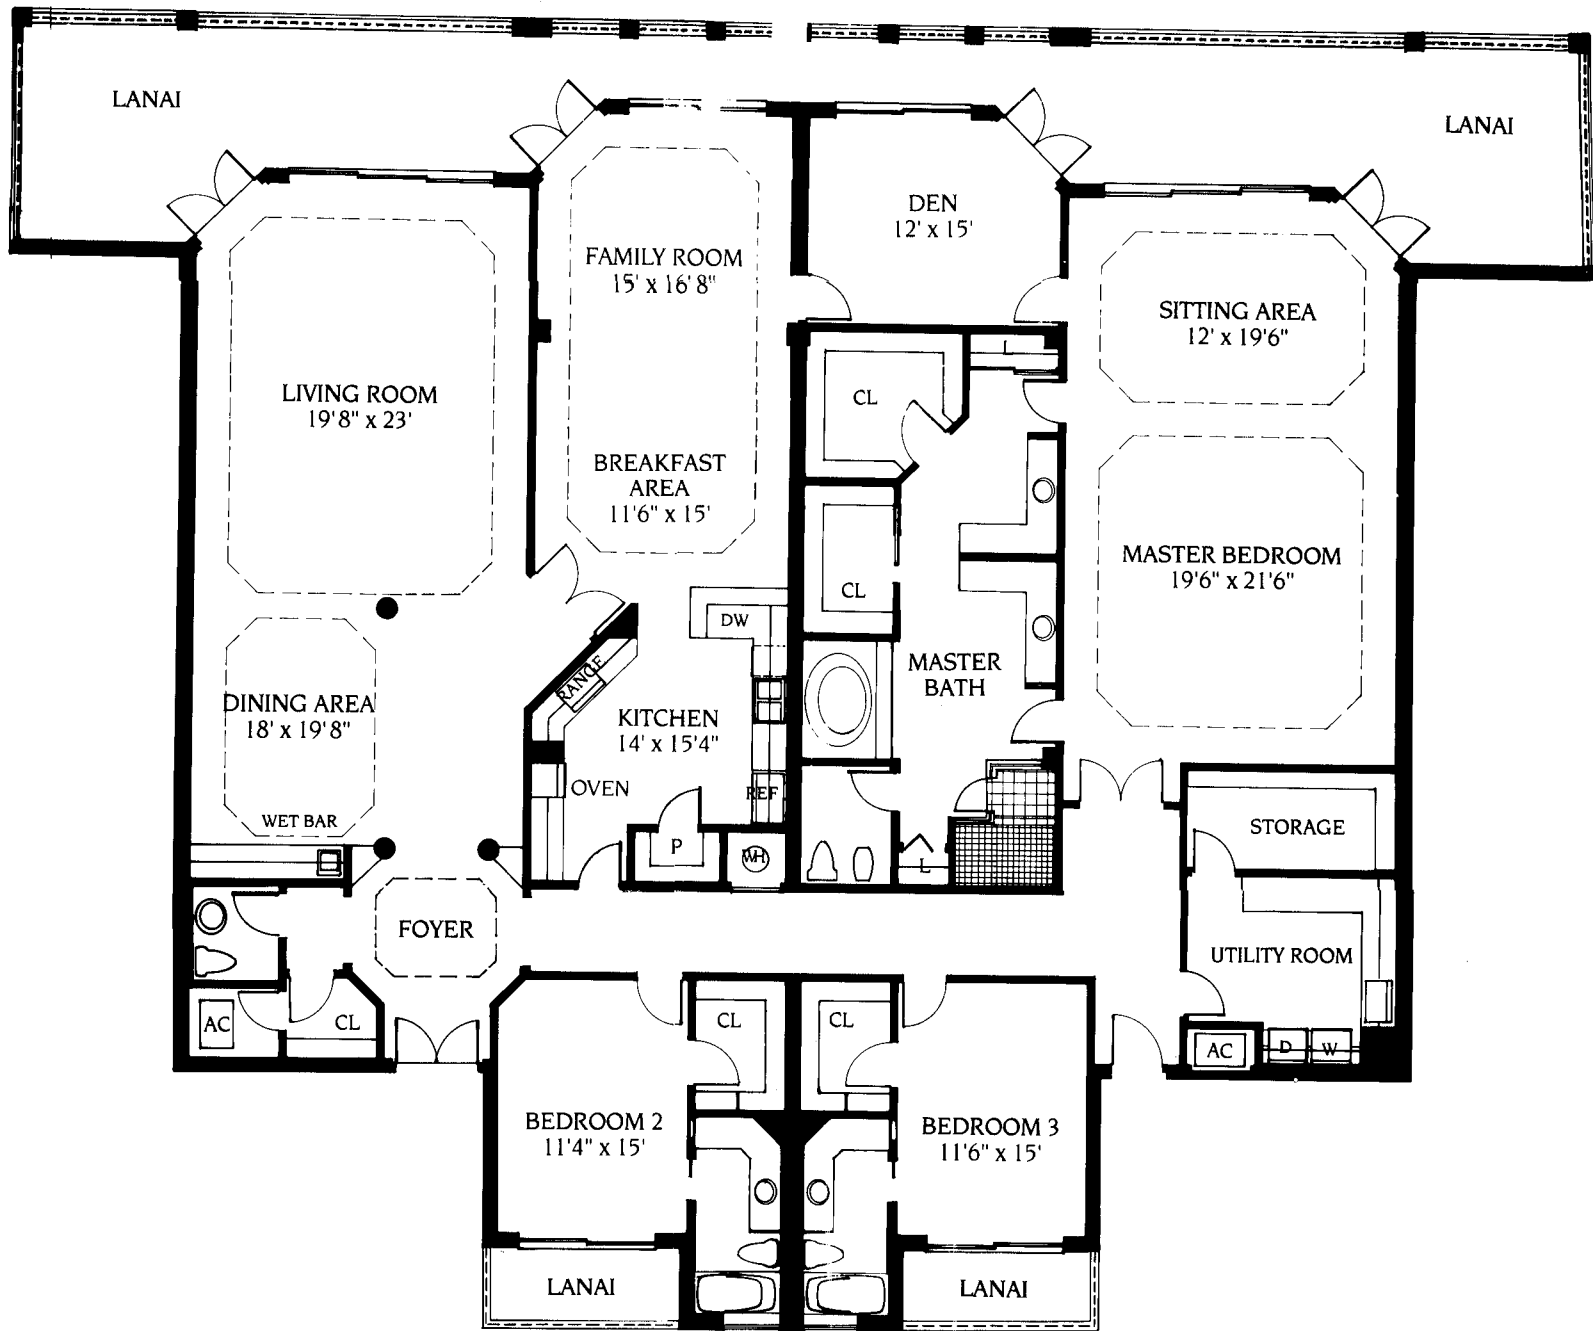

CLUBHOUSE

PENTHOUSE UNIT D

A/C LIVING AREA 4,343 Square Feet
 LANAI AREA 895 Square Feet

All dimensions and square footage totals are approximate and may vary slightly with the actual construction.