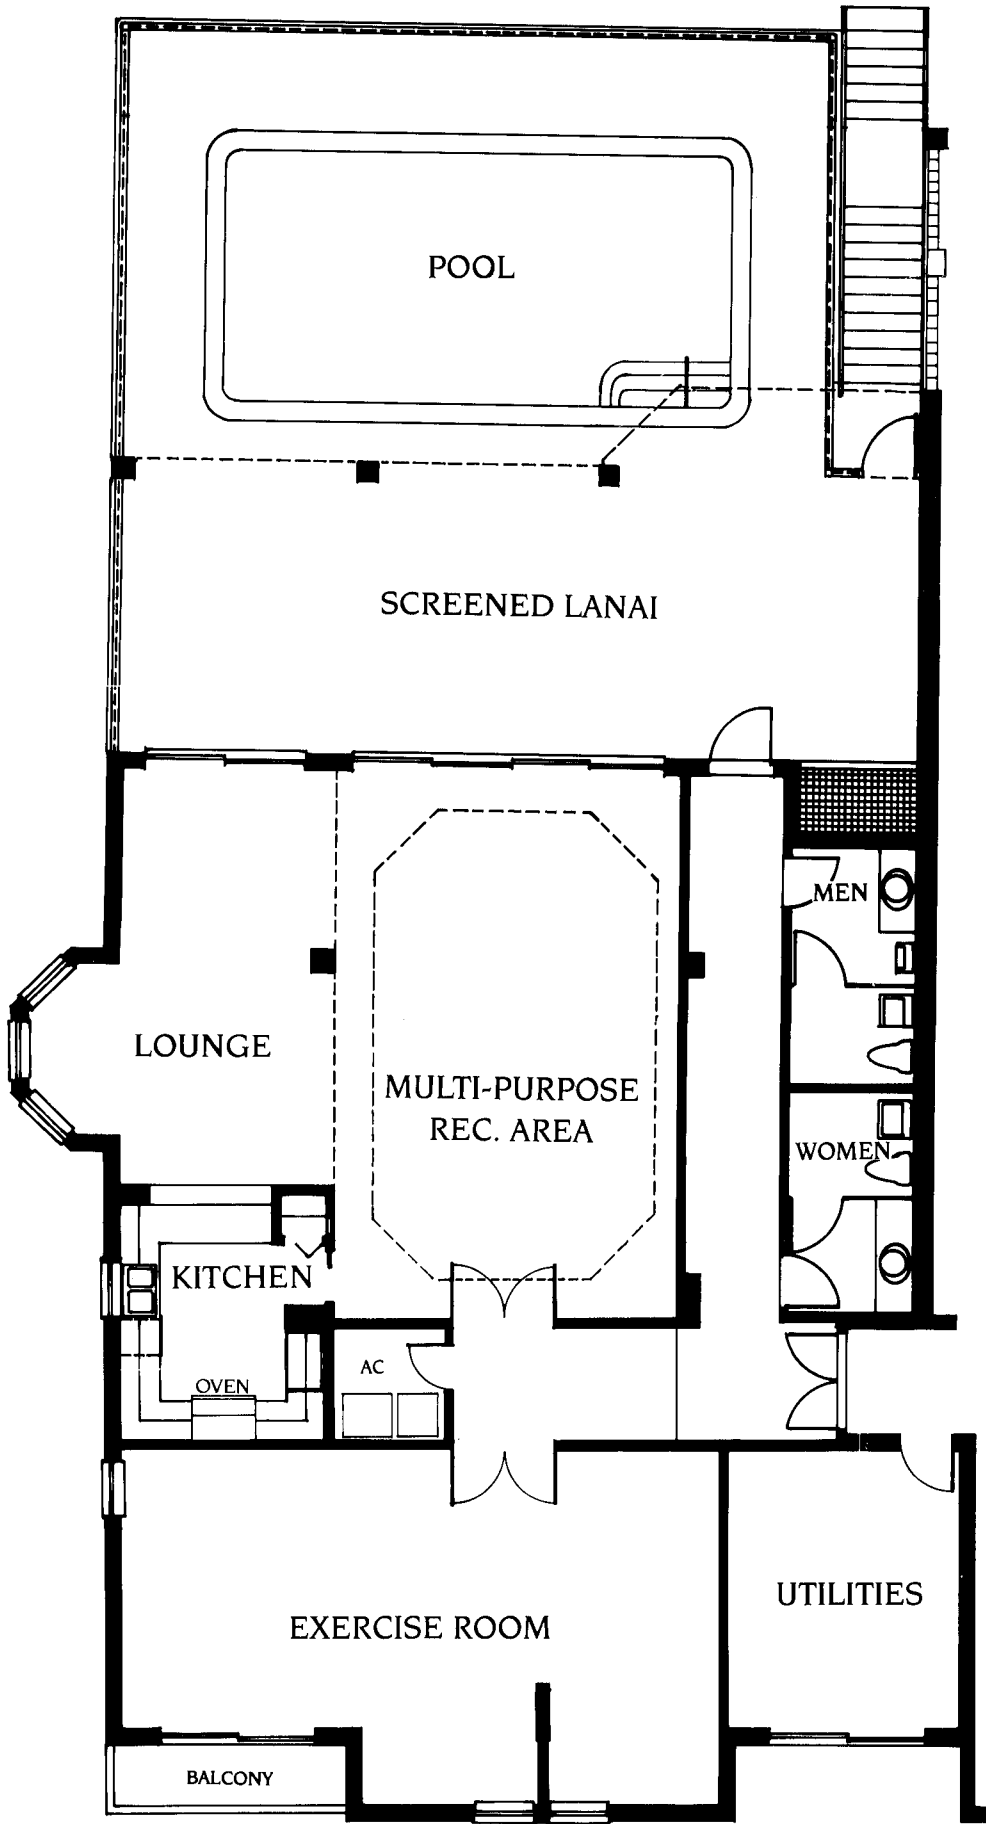

PENTHOUSE UNIT C

A/C LIVING AREA 3,288 Square Feet
 LANAI AREA 323 Square Feet
 BALCONY 88 Square Feet

All dimensions and square footage totals are approximate and may vary slightly with the actual construction.

CLUBHOUSE