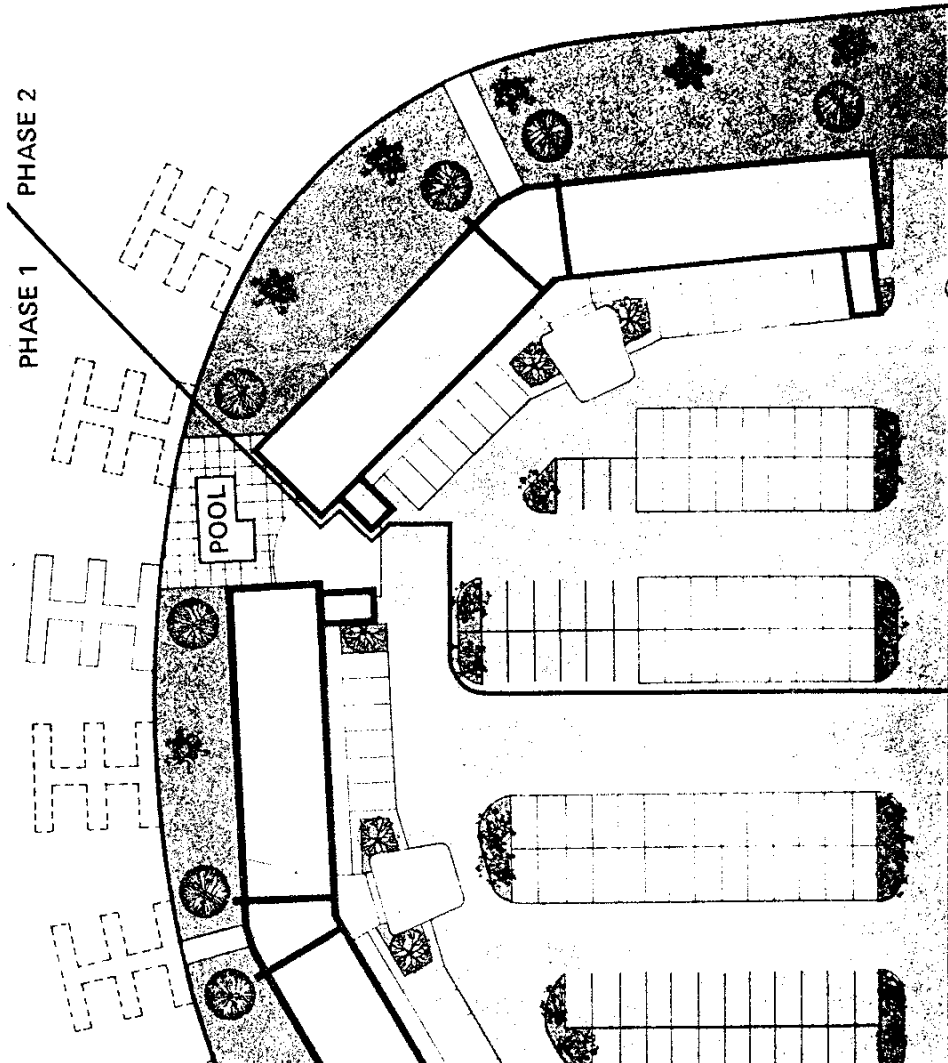

Belgian Point CLUB

300 PARK SHORE DRIVE
NAPLES, FLORIDA 33940

Gulf of Mexico

VENETIAN BAY

RESIDENTIAL CONDOMINIUM CLUB

PHASE 1 PHASE 2

PRESENTED BY:

NAPLES SOUTHERN REALTY, INC.