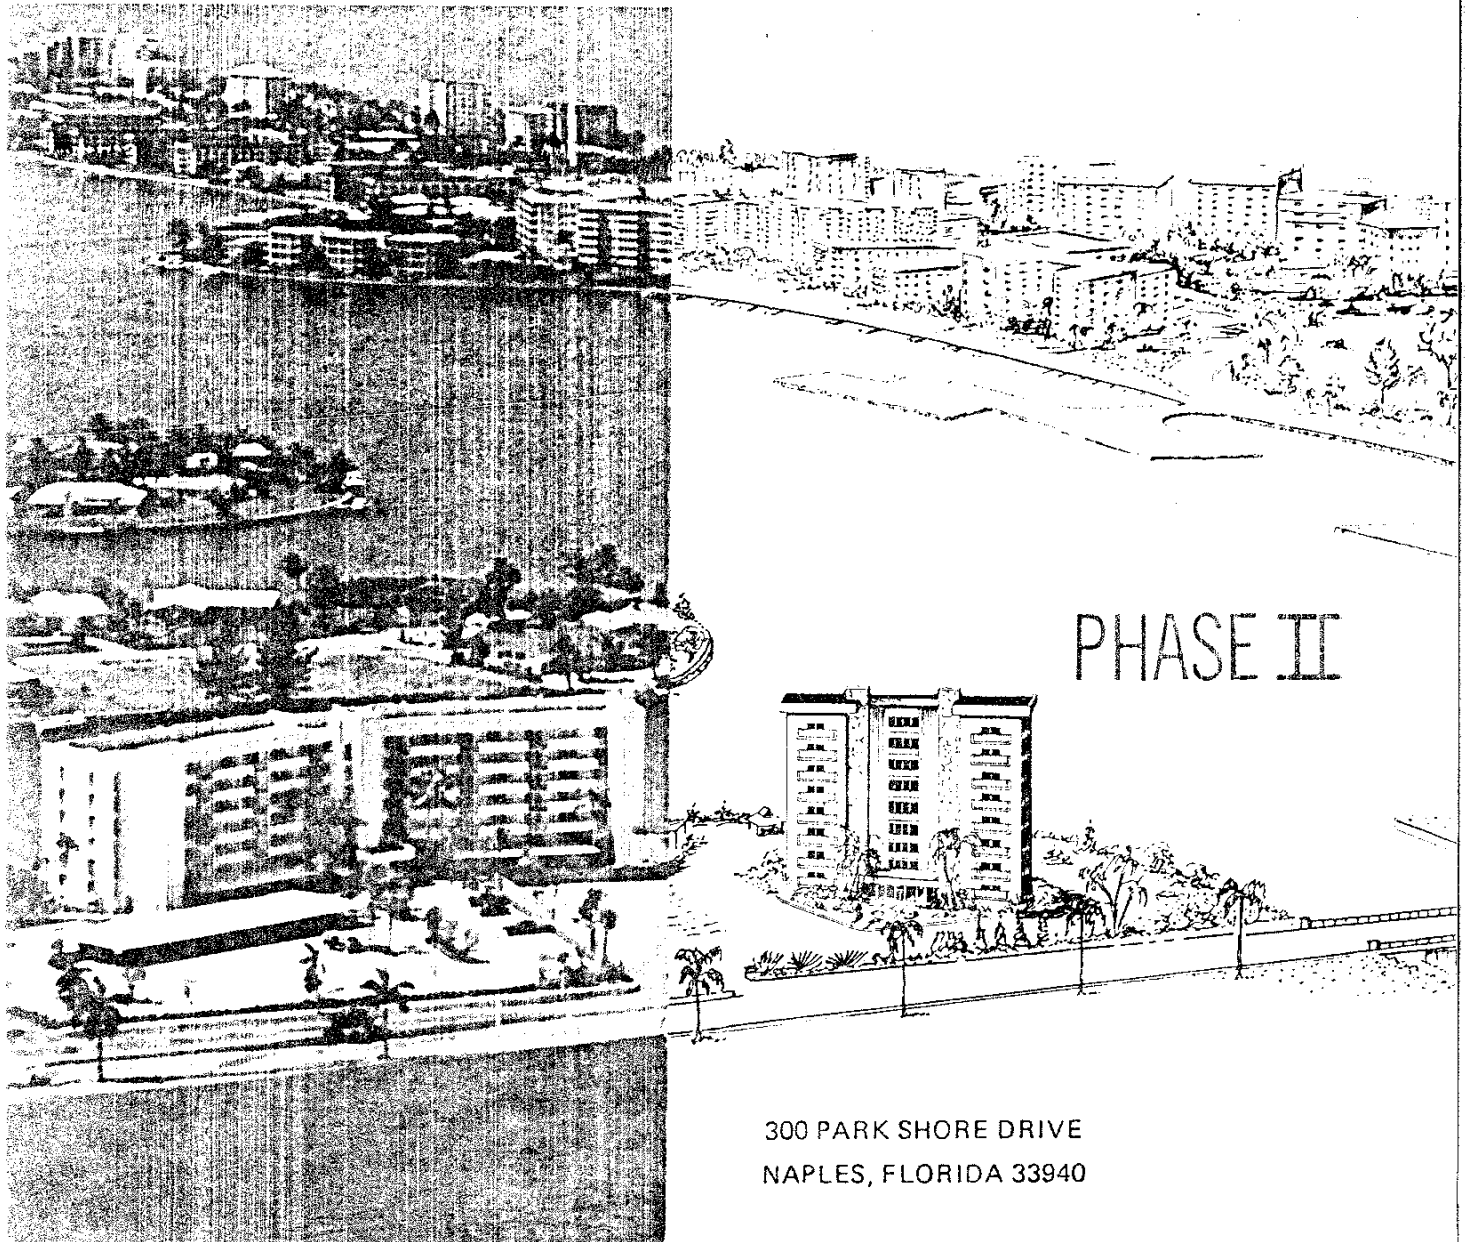

Belgian Point CLUB

300 PARK SHORE DRIVE
NAPLES, FLORIDA 33940

Gulf of Mexico

VENETIAN BAY

RESIDENTIAL CONDOMINIUM CLUB

PHASE 1 PHASE 2

PRESENTED BY:

NAPLES SOUTHERN REALTY, INC.