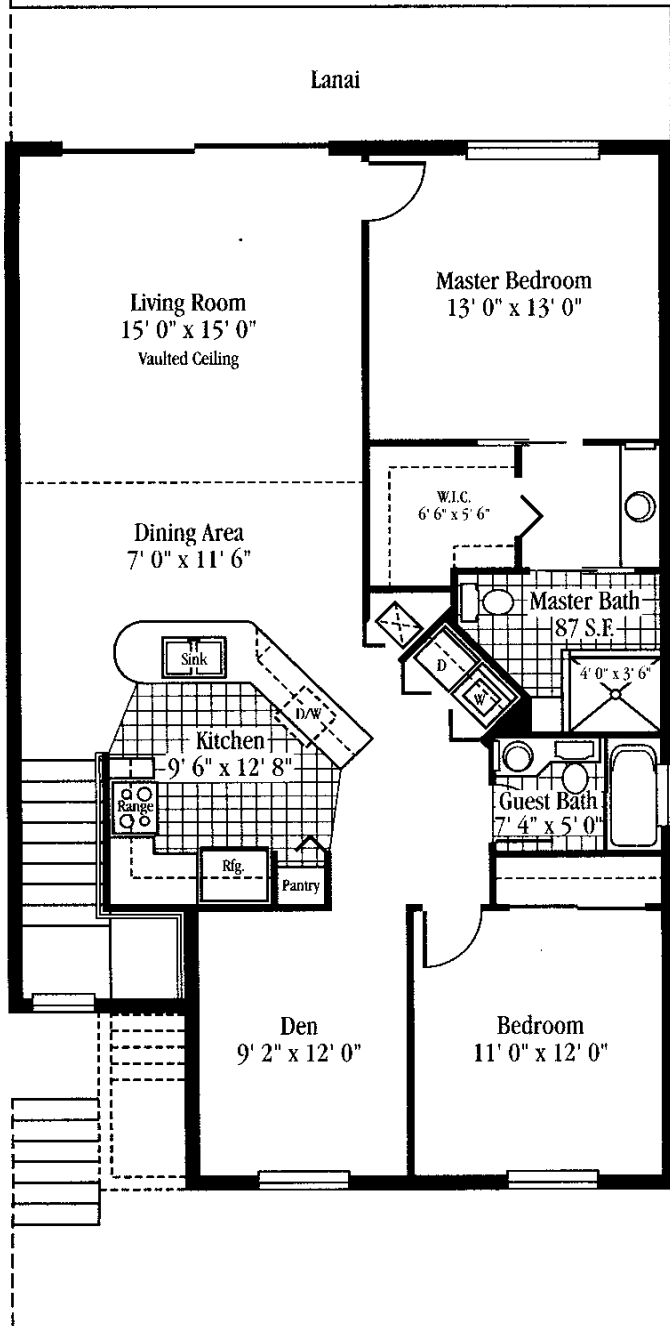

Partridge Pointe
AT BERKSHIRE LAKES

Partridge Pointe

Directions to Partridge Pointe

Partridge Pointe

AT BERKSHIRE LAKES

LOWER UNIT
TWO BEDROOM, TWO BATH

A/C Living.....	1,126 Sq. Ft.
Garage	203 Sq. Ft.
Entry/Lanai	220 Sq. Ft.
Total	1,549 Sq. Ft.

All dimensions are approximate and subject to change without notice.

Partridge Pointe

AT BERKSHIRE LAKES

UPPER UNIT

TWO BEDROOM/DEN, TWO BATH

A/C Living.....	1,320 Sq. Ft.
Garage/Storage.....	254 Sq. Ft.
Entry/Lanai.....	193 Sq. Ft.
Total	1,767 Sq. Ft.

All dimensions are approximate and subject to change without notice.

Partridge Pointe

AT BERKSHIRE LAKES

UPPER UNIT (OPTION)

TWO BEDROOM, TWO BATH

A/C Living.....	1,320 Sq. Ft.
Garage/Storage.....	254 Sq. Ft.
Entry/Lanai.....	193 Sq. Ft.
Total	1,767 Sq. Ft.

All dimensions are approximate and subject to change without notice.