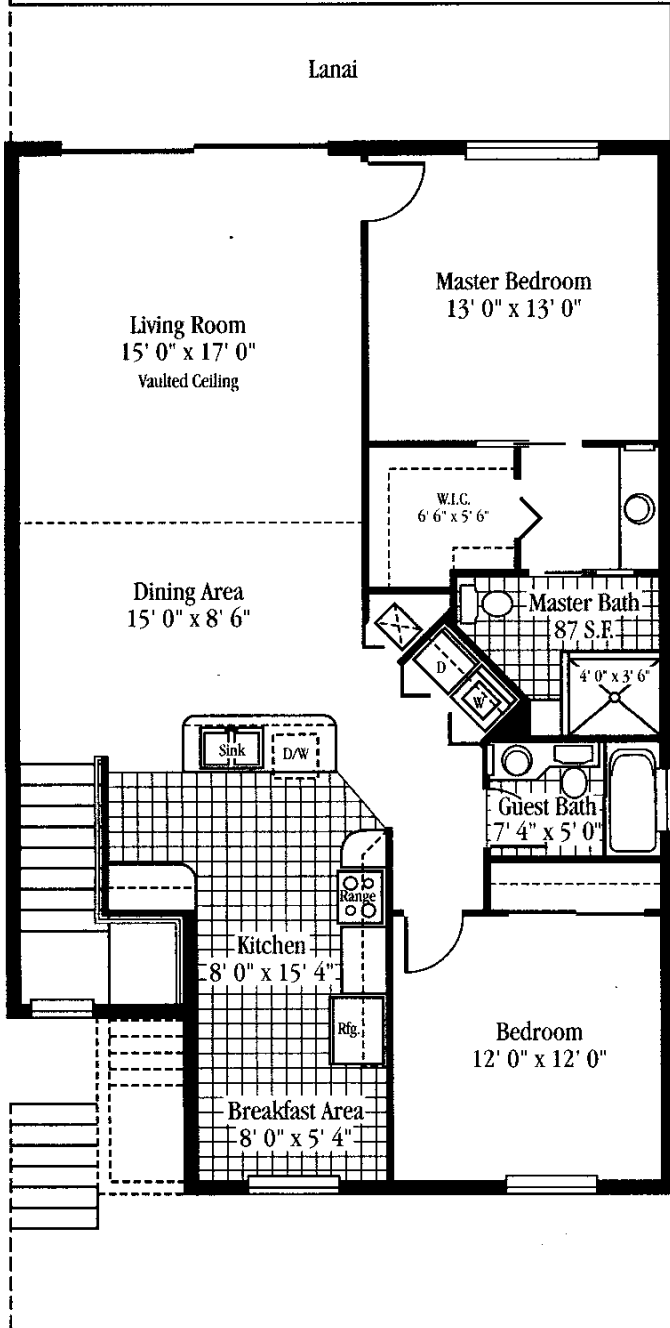

Partridge Pointe
AT BERKSHIRE LAKES

Partridge Pointe

Directions to Partridge Pointe

Partridge Pointe

AT BERKSHIRE LAKES

LOWER UNIT
TWO BEDROOM, TWO BATH

A/C Living.....	1,126 Sq. Ft.
Garage	203 Sq. Ft.
Entry/Lanai	220 Sq. Ft.
Total	1,549 Sq. Ft.

All dimensions are approximate and subject to change without notice.

Partridge Pointe

AT BERKSHIRE LAKES

UPPER UNIT

TWO BEDROOM/DEN, TWO BATH

A/C Living.....	1,320 Sq. Ft.
Garage/Storage.....	254 Sq. Ft.
Entry/Lanai.....	193 Sq. Ft.
Total	1,767 Sq. Ft.

All dimensions are approximate and subject to change without notice.

Partridge Pointe

AT BERKSHIRE LAKES

UPPER UNIT (OPTION)

TWO BEDROOM, TWO BATH

A/C Living.....	1,320 Sq. Ft.
Garage/Storage.....	254 Sq. Ft.
Entry/Lanai.....	193 Sq. Ft.
Total	1,767 Sq. Ft.

All dimensions are approximate and subject to change without notice.