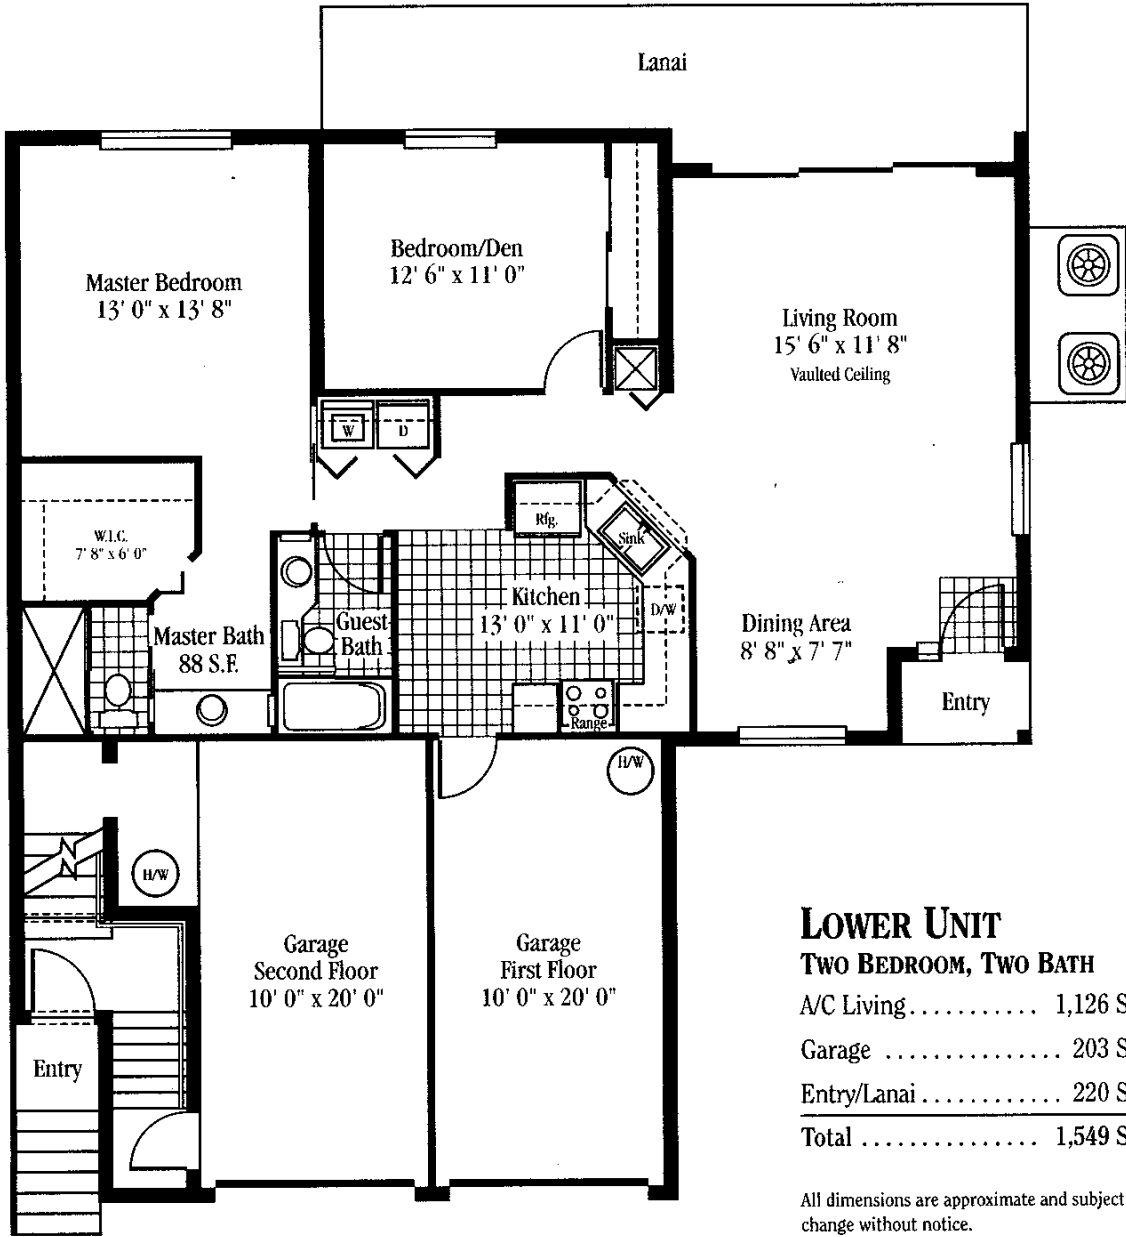

Partridge Pointe
AT BERKSHIRE LAKES

Partridge Pointe

Directions to Partridge Pointe

Partridge Pointe

AT BERKSHIRE LAKES

LOWER UNIT
TWO BEDROOM, TWO BATH

A/C Living.....	1,126 Sq. Ft.
Garage	203 Sq. Ft.
Entry/Lanai	220 Sq. Ft.
Total	1,549 Sq. Ft.

All dimensions are approximate and subject to change without notice.

Partridge Pointe

AT BERKSHIRE LAKES

UPPER UNIT

TWO BEDROOM/DEN, TWO BATH

A/C Living.....	1,320 Sq. Ft.
Garage/Storage.....	254 Sq. Ft.
Entry/Lanai.....	193 Sq. Ft.
Total	1,767 Sq. Ft.

All dimensions are approximate and subject to change without notice.

Partridge Pointe

AT BERKSHIRE LAKES

UPPER UNIT (OPTION)

TWO BEDROOM, TWO BATH

A/C Living.....	1,320 Sq. Ft.
Garage/Storage.....	254 Sq. Ft.
Entry/Lanai.....	193 Sq. Ft.
Total	1,767 Sq. Ft.

All dimensions are approximate and subject to change without notice.