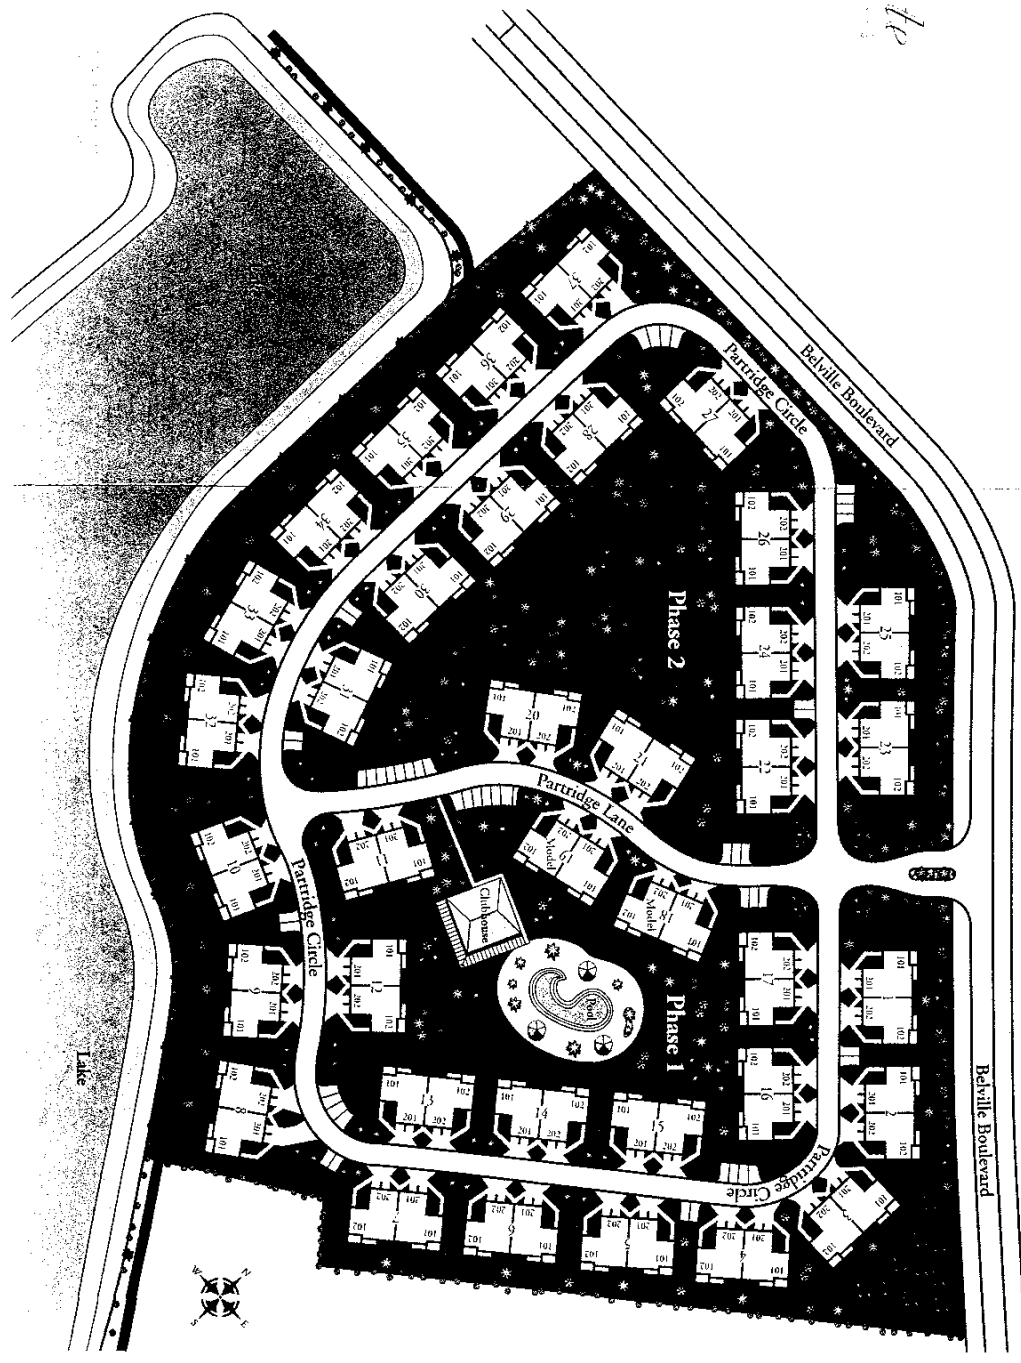

Partridge Pointe
AT BERKSHIRE LAKES

Partridge Pointe

Directions to Partridge Pointe

Partridge Pointe

AT BERKSHIRE LAKES

LOWER UNIT
TWO BEDROOM, TWO BATH

A/C Living.....	1,126 Sq. Ft.
Garage	203 Sq. Ft.
Entry/Lanai	220 Sq. Ft.
Total	1,549 Sq. Ft.

All dimensions are approximate and subject to change without notice.

Partridge Pointe

AT BERKSHIRE LAKES

UPPER UNIT

TWO BEDROOM/DEN, TWO BATH

A/C Living.....	1,320 Sq. Ft.
Garage/Storage.....	254 Sq. Ft.
Entry/Lanai.....	193 Sq. Ft.
Total	1,767 Sq. Ft.

All dimensions are approximate and subject to change without notice.

Partridge Pointe

AT BERKSHIRE LAKES

UPPER UNIT (OPTION)

TWO BEDROOM, TWO BATH

A/C Living.....	1,320 Sq. Ft.
Garage/Storage.....	254 Sq. Ft.
Entry/Lanai.....	193 Sq. Ft.
Total	1,767 Sq. Ft.

All dimensions are approximate and subject to change without notice.