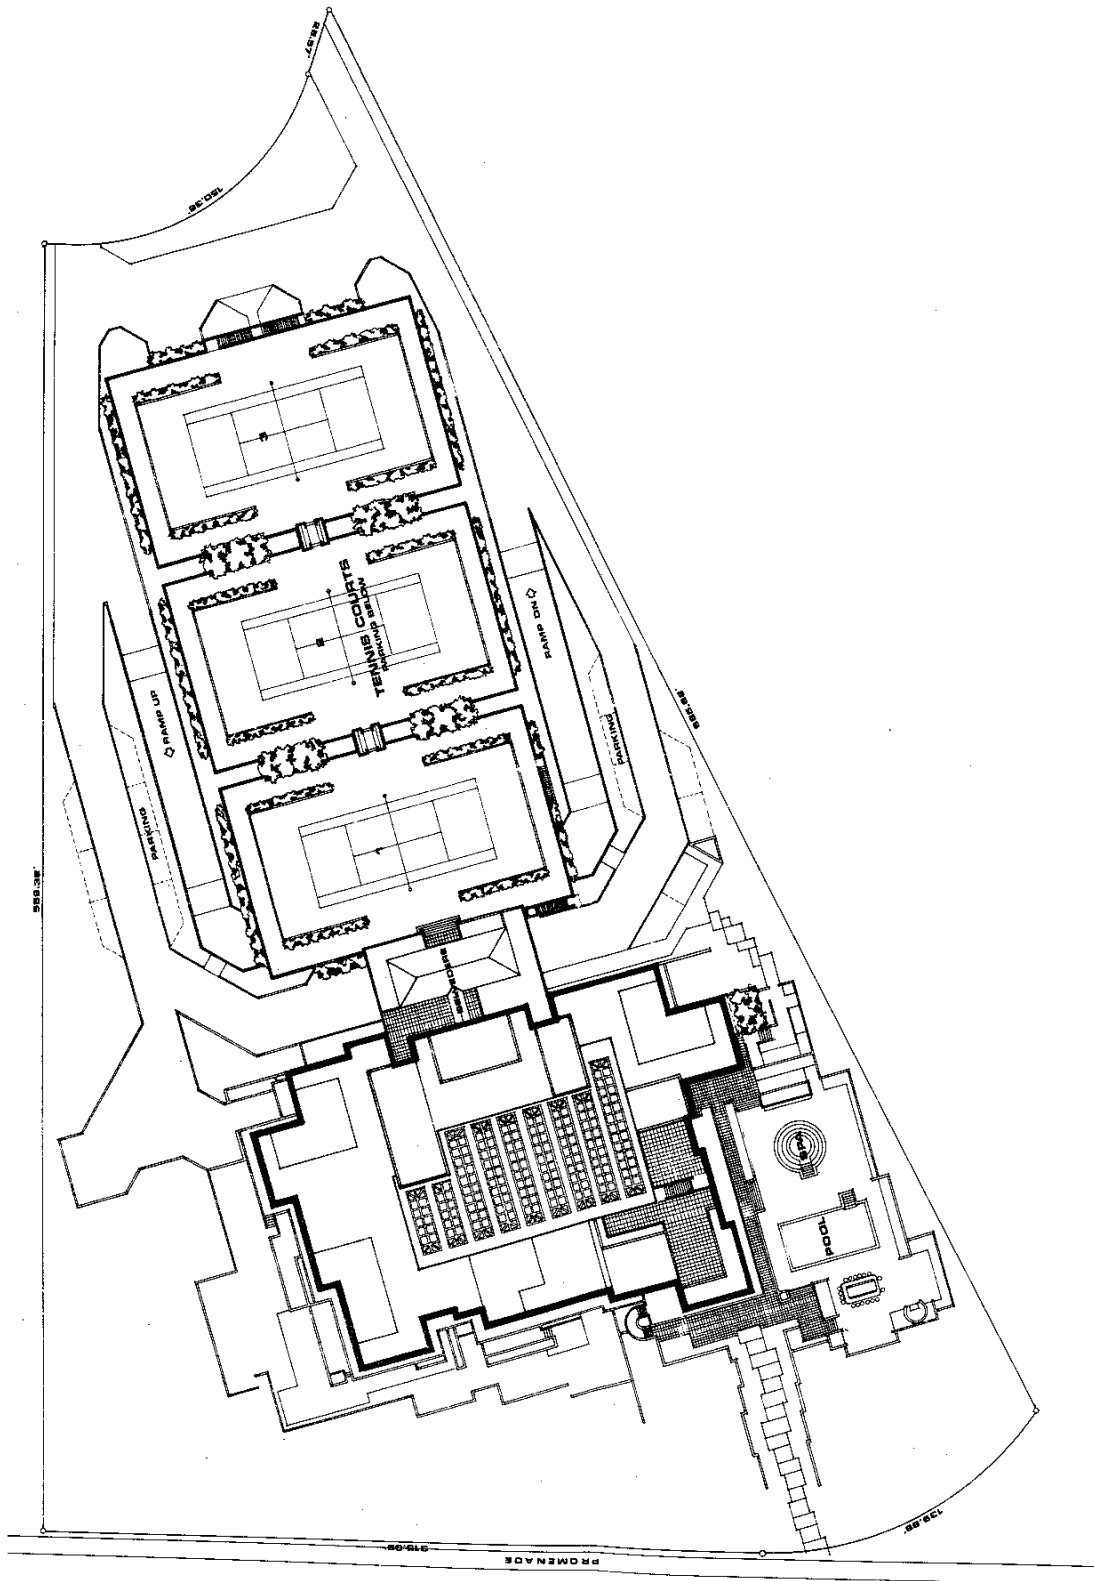

Park Plaza

PARK PLAZA IS THE EPIHOME OF LUXURIOUS LIVING
ON THE BEACH IN NAPLES.

SALES CENTER OPEN DAILY 10 TO 5.
GULFSHORE BOULEVARD AT PARK SHORE DRIVE.
PHONE 813/261-5400 OR 261-6100.
PRICES COMMENSURATE WITH THE LUXURY OF SPACE.

H
A
R
A
R

GULF OF
MEXICO

00