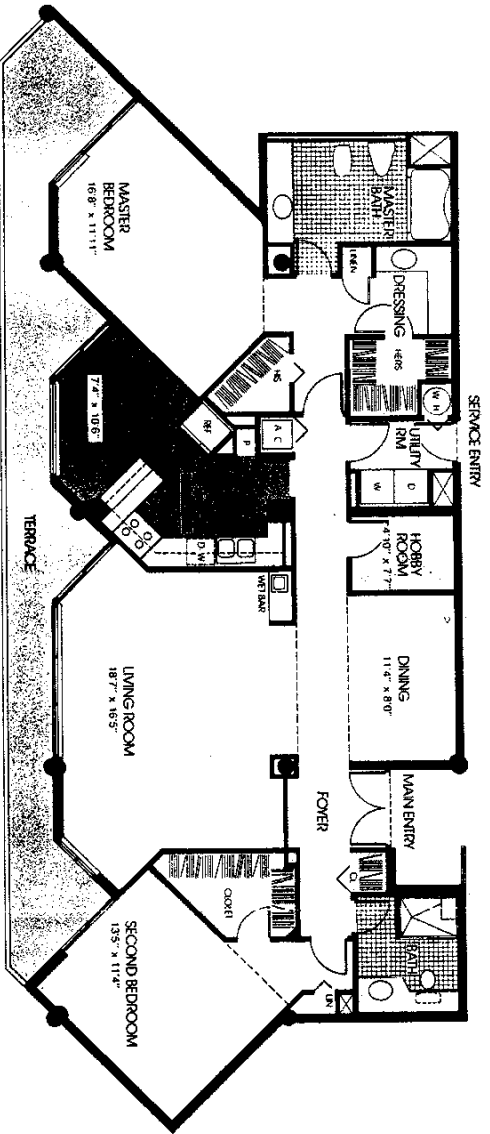

Alternate Master Bathroom in Northwest Apartment

KEY PLAN

OUR SAVOY RESIDENCE

2 BEDROOMS
2 BATHS
& HOBBY ROOM

ENCLOSED AREA	1,735 S.F.
TERRACE	315 S.F.
TOTAL AREA	2,050 S.F.

ALL DIMENSIONS ARE APPROXIMATE AND SUBJECT TO NORMAL CONSTRUCTION VARIANCES AND TOLERANCES. WE RESERVE THE RIGHT TO MAKE CHANGES DUE TO UNFORESEEN CONDITIONS. *