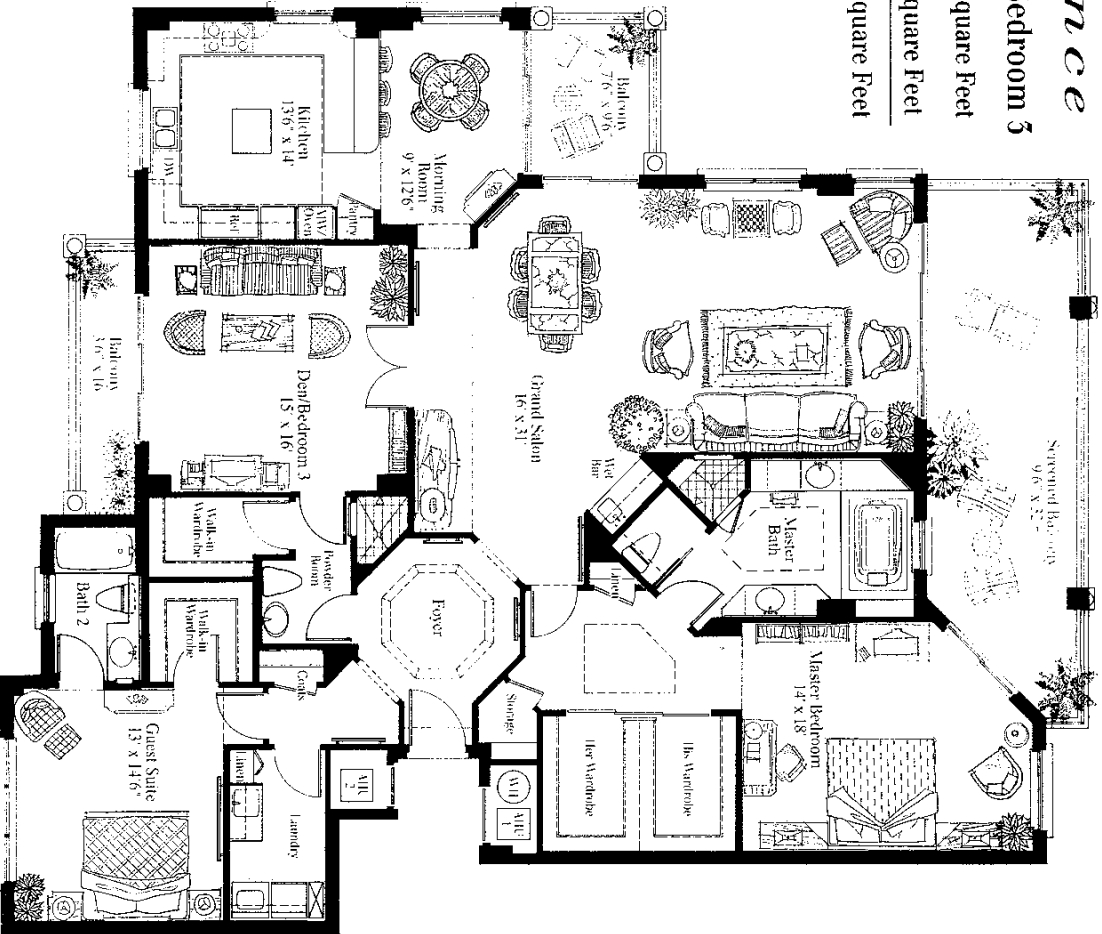

Mansion La Palma

AT BAY COLONY

Artist's Conception

01 Residence

2 Bedrooms, 3 Baths, Den/Bedroom 3

Enclosed Area 2,560 Square Feet

Balcony Area 490 Square Feet

Total Residence 3,050 Square Feet

02 Residence
3 Bedrooms, 3 Baths, Morning Room
 Enclosed Area 2,110 Square Feet
 Balcony Area 380 Square Feet
 Total Residence 2,490 Square Feet