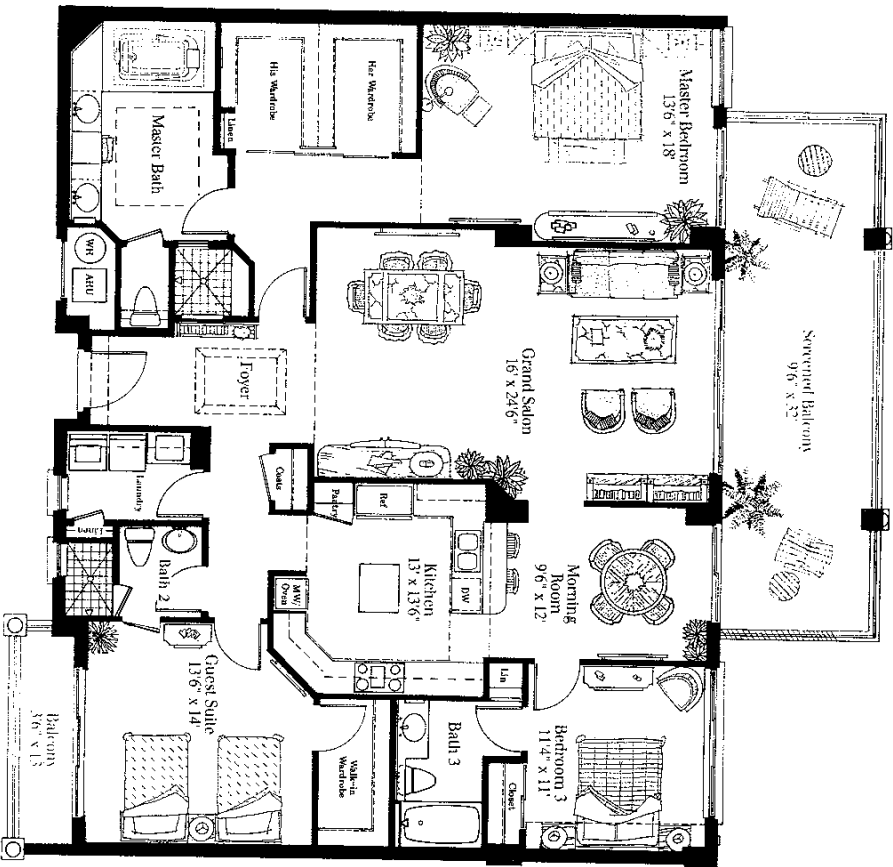

Mansion La Palma

AT BAY COLONY

Artist's Conception

01 Residence

2 Bedrooms, 3 Baths, Den/Bedroom 3

Enclosed Area 2,560 Square Feet

Balcony Area 490 Square Feet

Total Residence 3,050 Square Feet

02 Residence
3 Bedrooms, 3 Baths, Morning Room
 Enclosed Area 2,110 Square Feet
 Balcony Area 380 Square Feet
 Total Residence 2,490 Square Feet