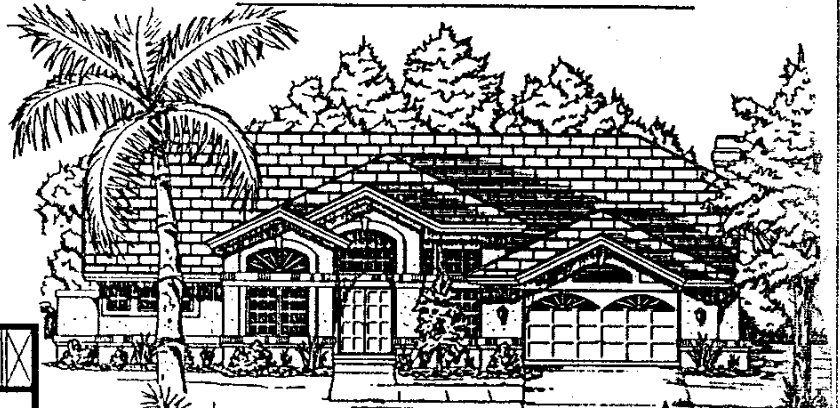

# BRENTWOOD

Single Family Homes

Manchester

LIVING AREA	2,582
ENTRY	64
LANAI	400
GARAGE	526
TOTAL SQ. FT.	3,592

All dimensions in the sales literature and as observed in the models are approximate and may vary with the actual construction. U.S. Home reserves the right to substitute brands or materials for similar ones depending upon availability without advance notice to the buyer.