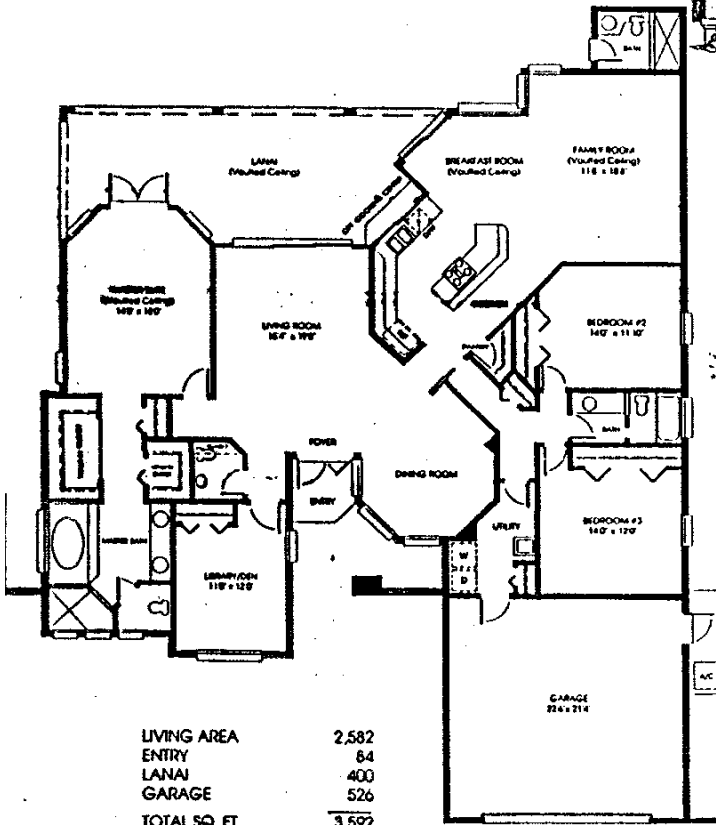

# BRENTWOOD

Single Family Homes

Manchester

LIVING AREA	2,582
ENTRY	64
LANAI	400
GARAGE	526
TOTAL SQ. FT.	3,592

All dimensions in the sales literature and as observed in the models are approximate and may vary with the actual construction. U.S. Home reserves the right to substitute brands or materials for similar ones depending upon availability without advance notice to the buyer.