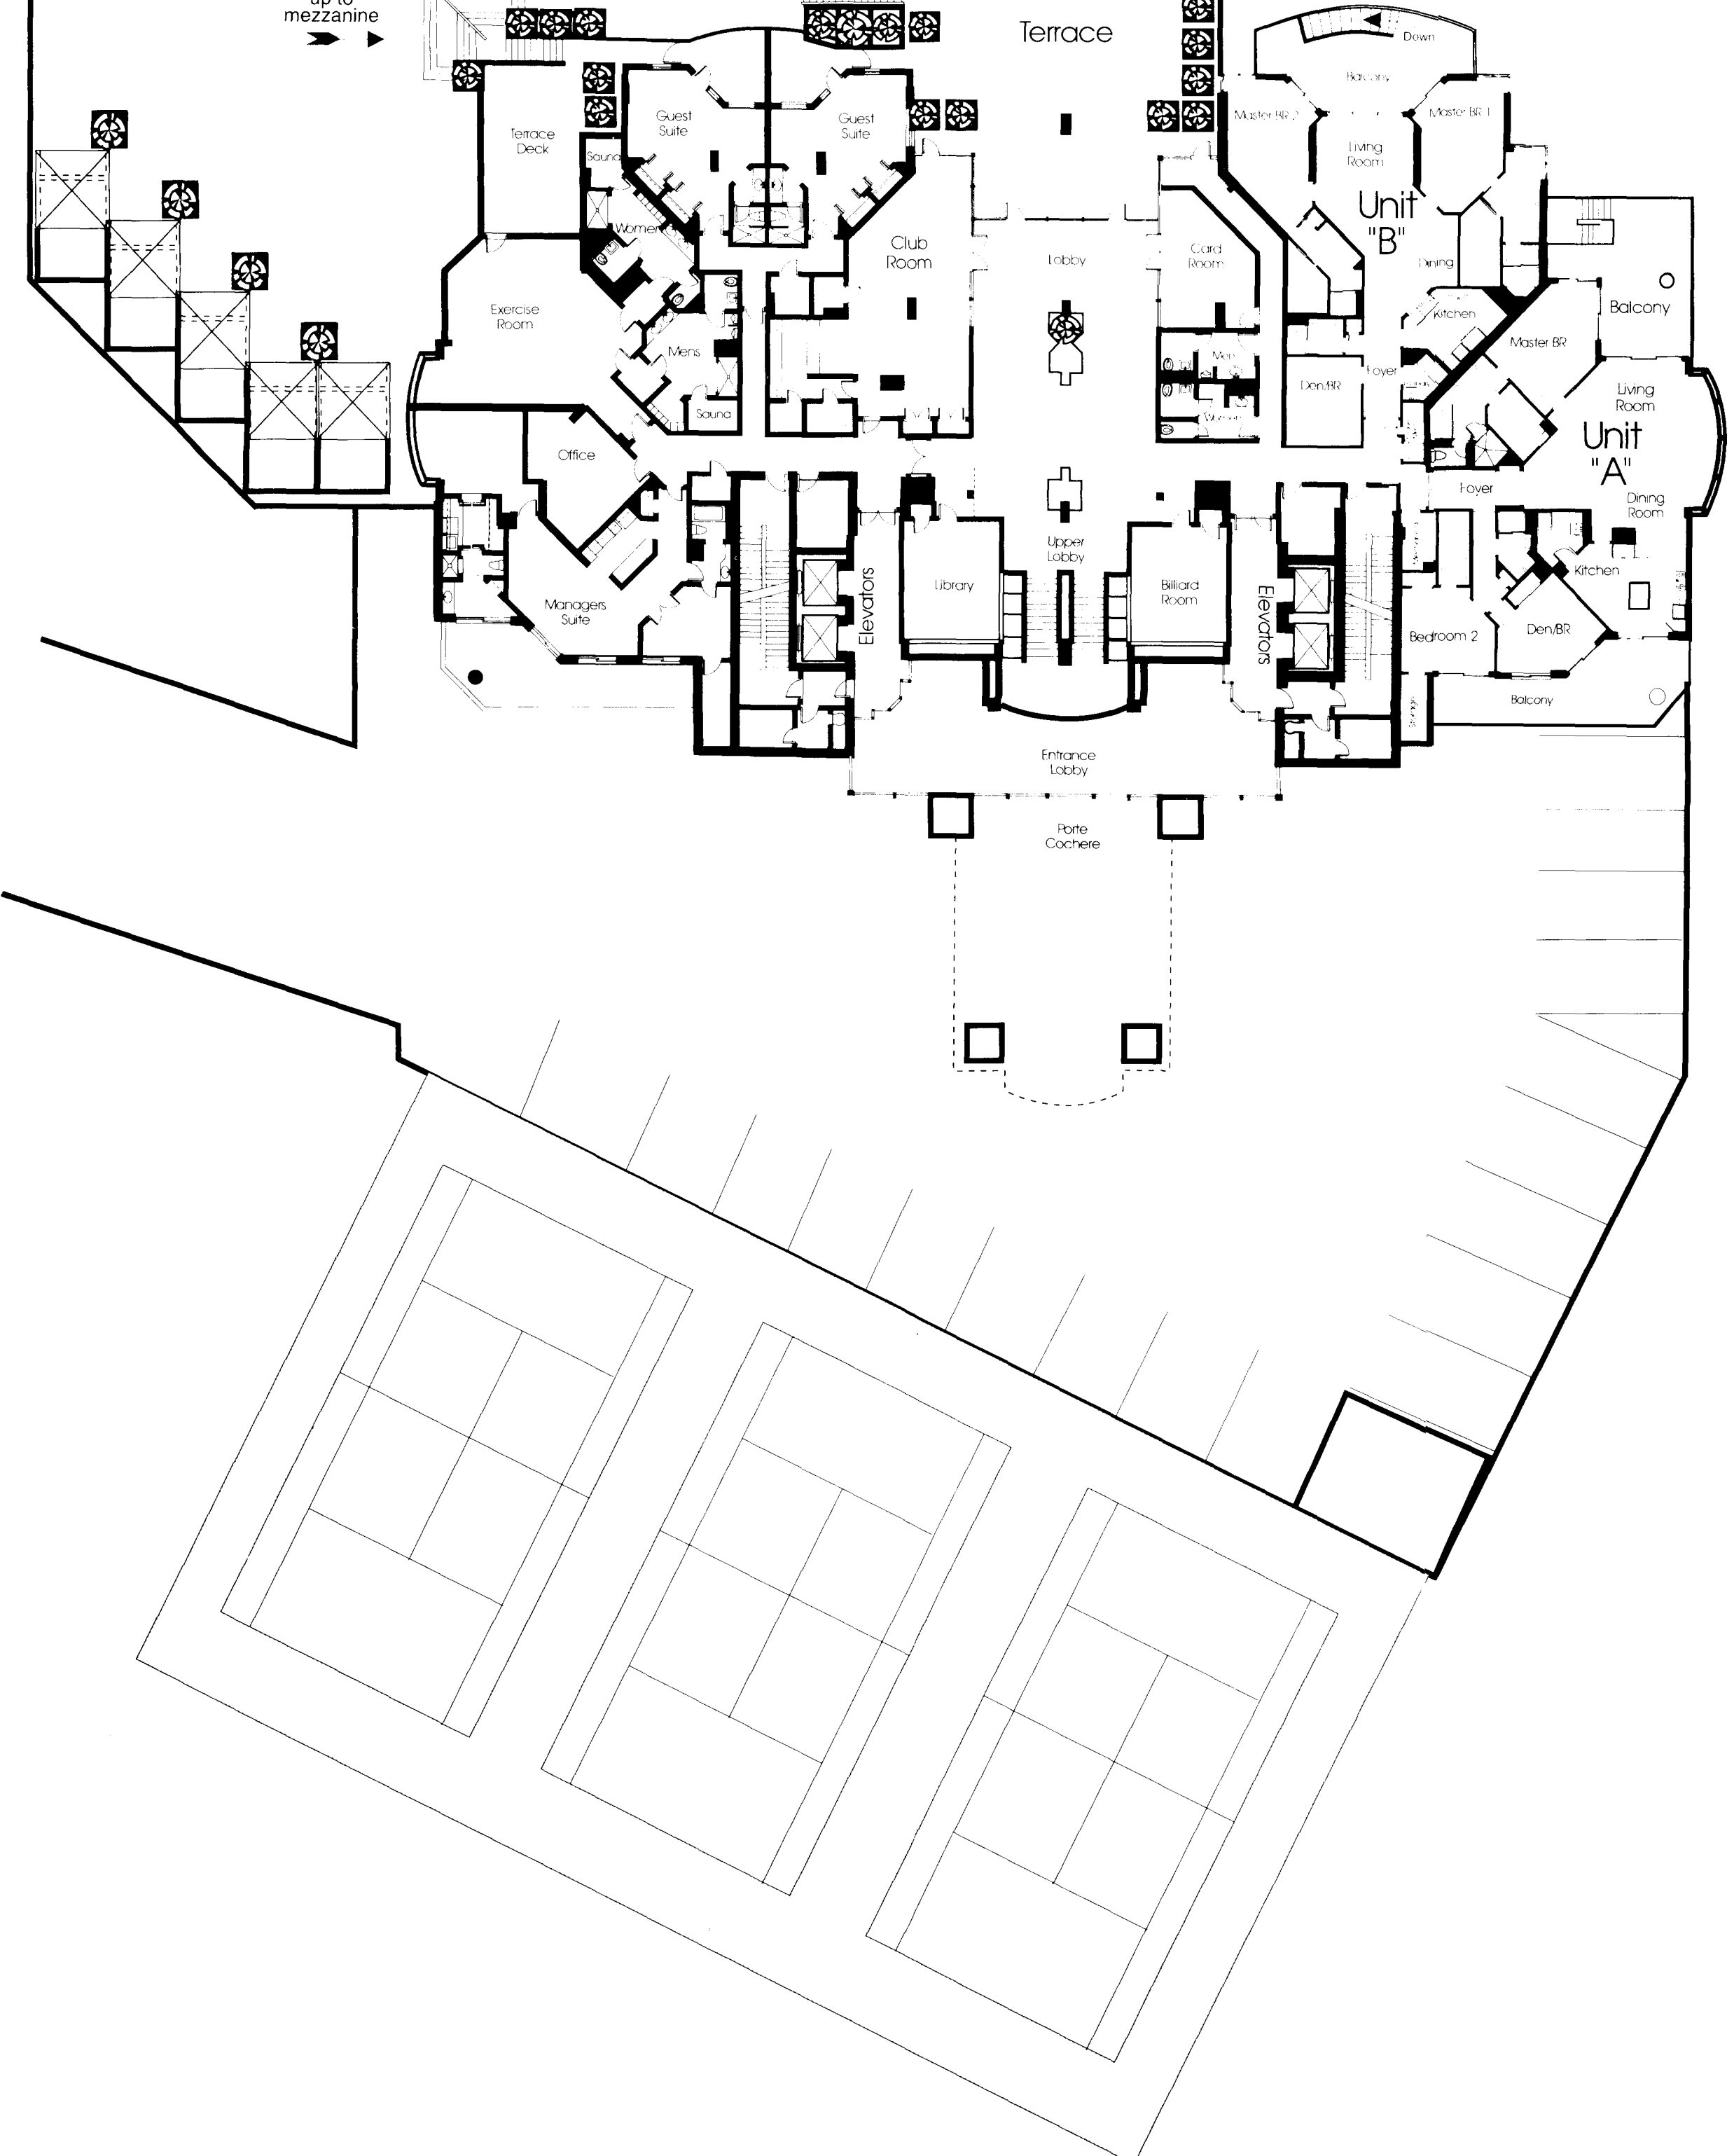

Spa

Pool

BAYPOINTE

MEZZANINE DECK

Main Pool & Cabana Deck

Gazebo

Terrace

up to mezzanine

down to pool

Terrace Deck

Guest Suite

Guest Suite

Exercise Room

Office

Managers Suite

Mens

Sauna

Club Room

Lobby

Library

Billiard Room

Entrance Lobby

Porte Cochere

Unit "B"