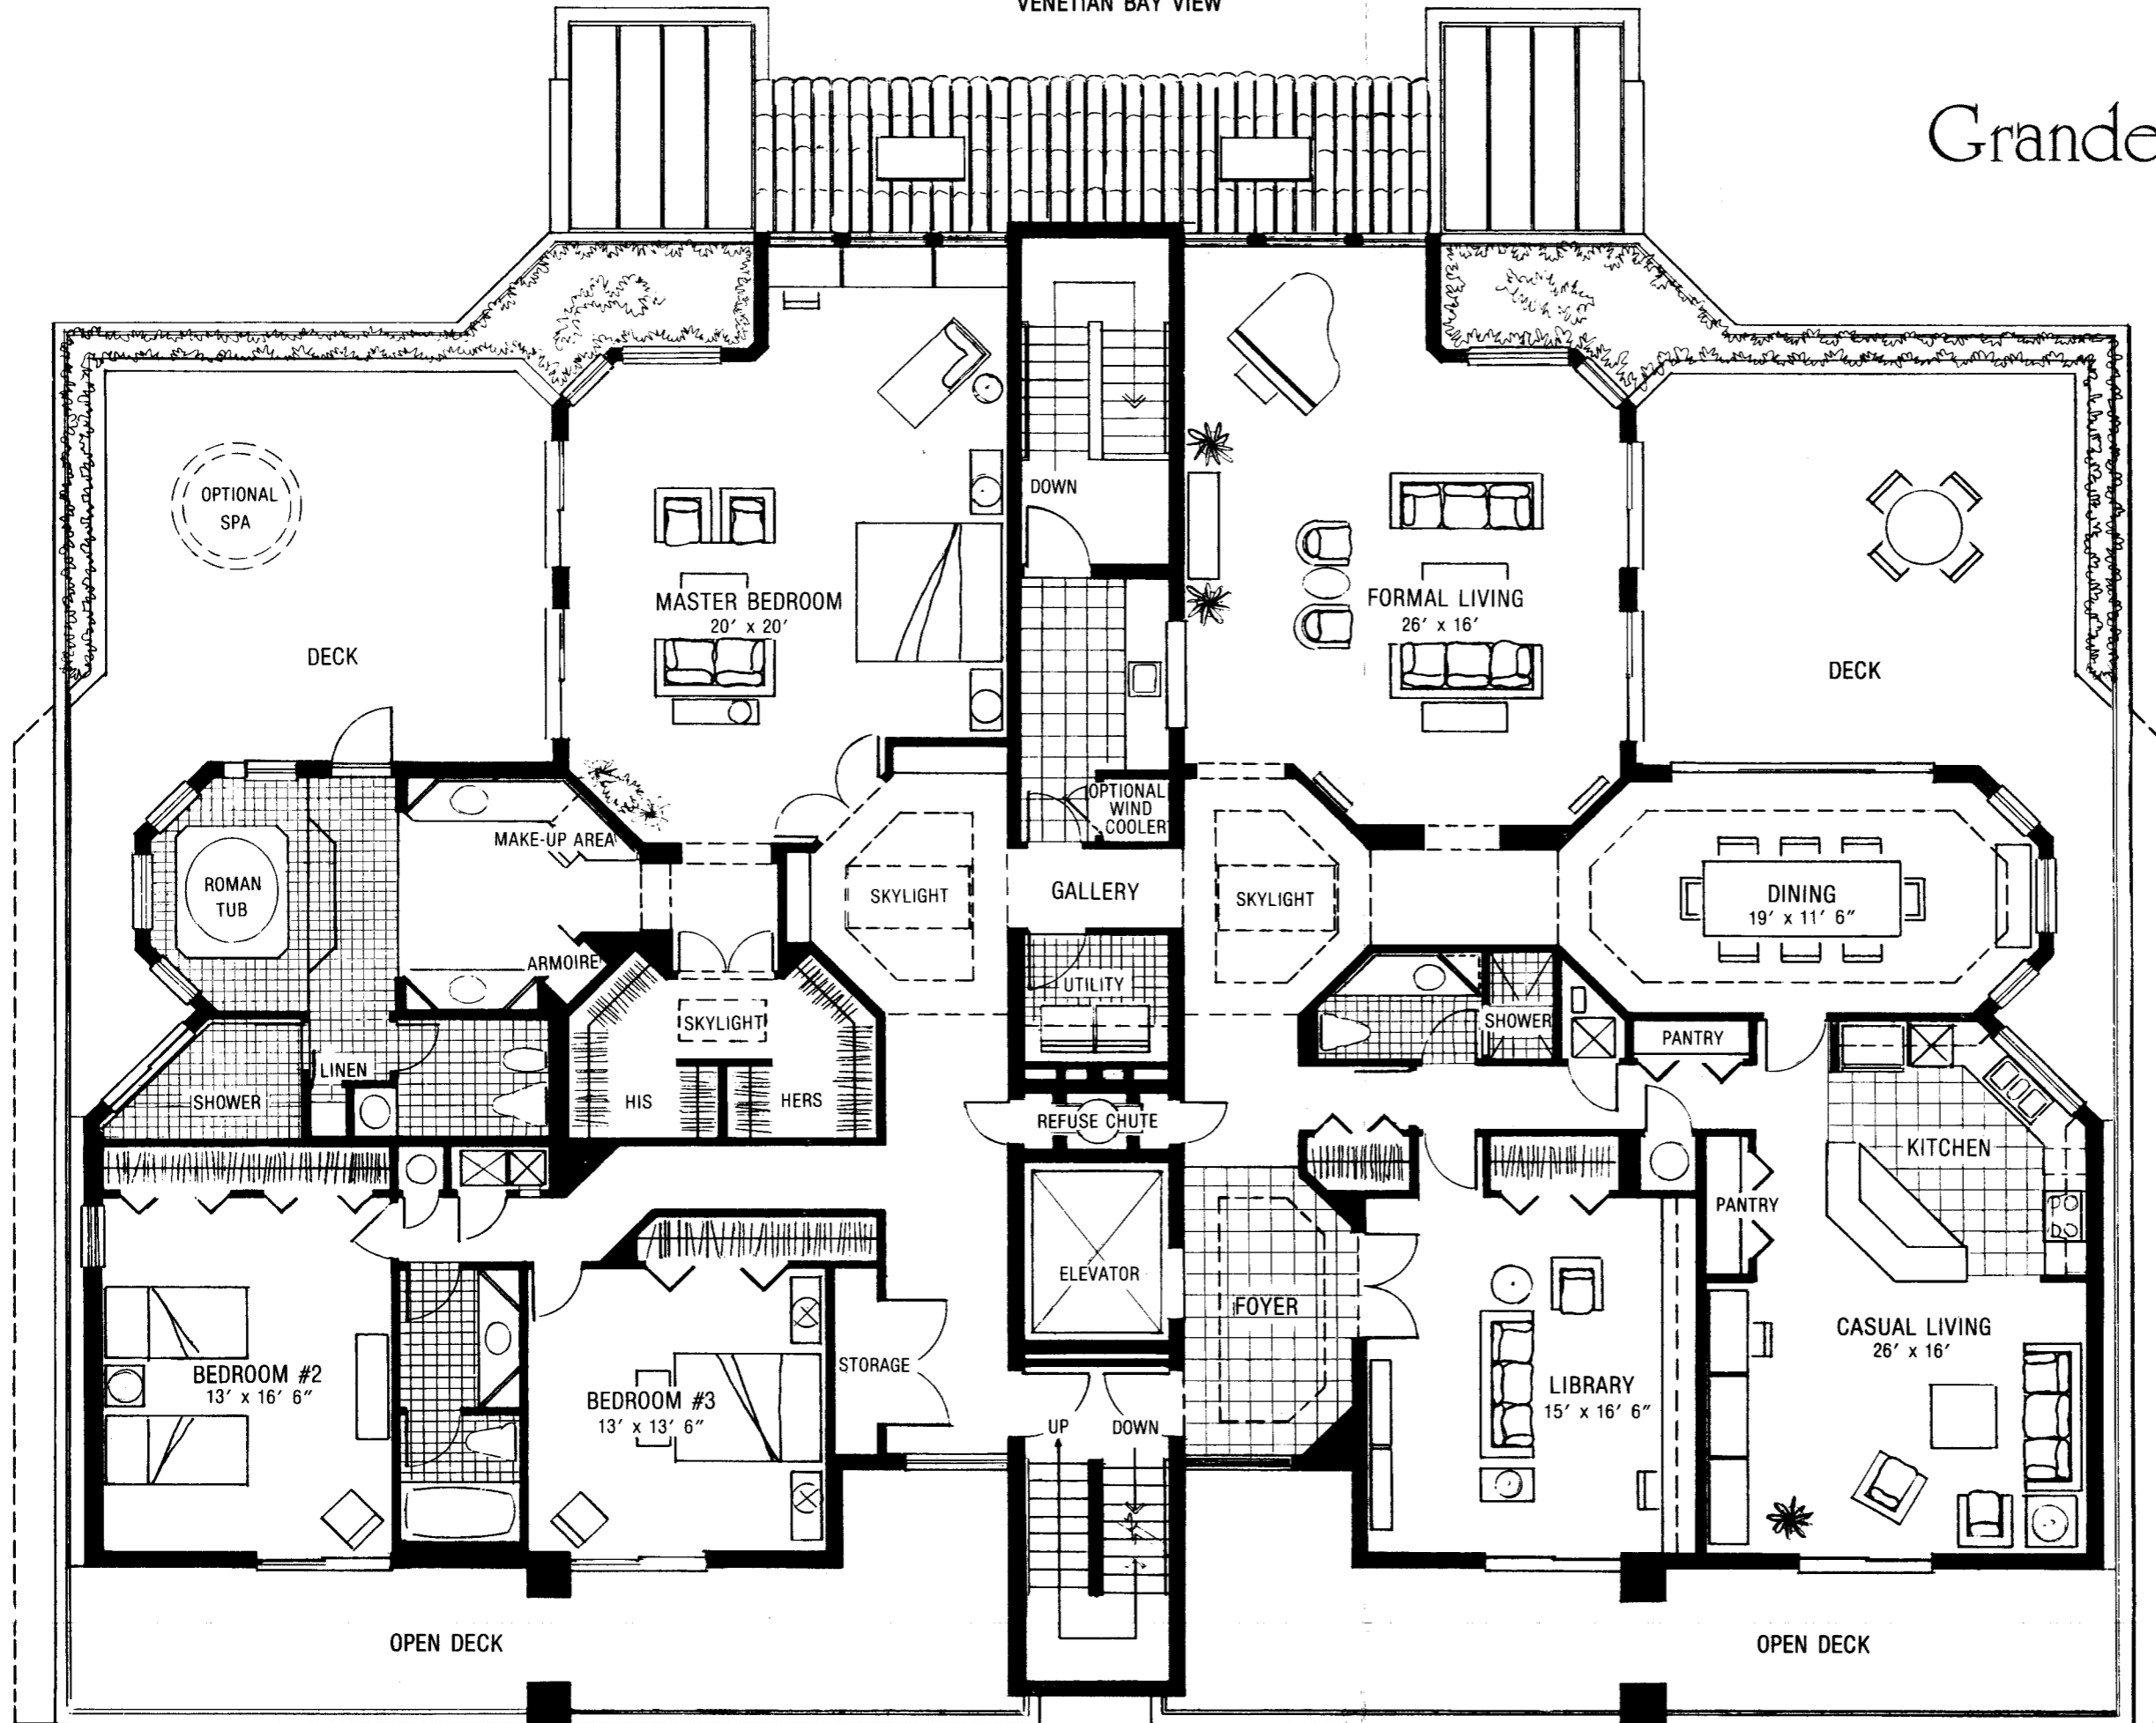

VENETIAN BAY VIEW

Grande Penthouse

3718 s.f. A/C
 1702 s.f. DECK
 5420 s.f. TOTAL
 (Inner Buildings)

EDGE OF BALCONY

Ardissonne

4400 Gulf Shore Boulevard, North
 Naples, Florida 33940
 (813) 262-0008

Floor Plans are Subject to Architectural
 Revisions and Minor Construction Variables