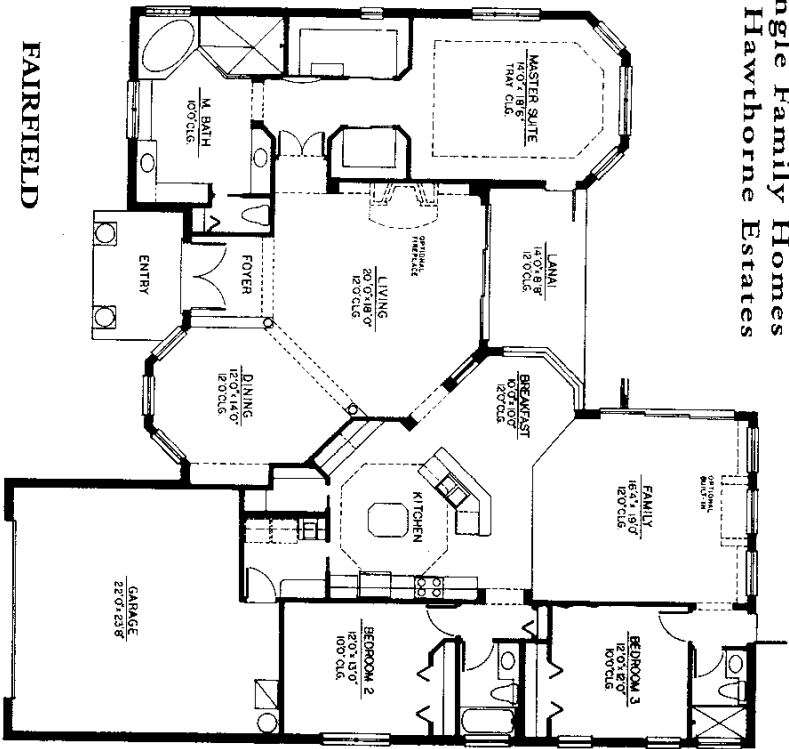

Single Family Homes
at Hawthorne Estates