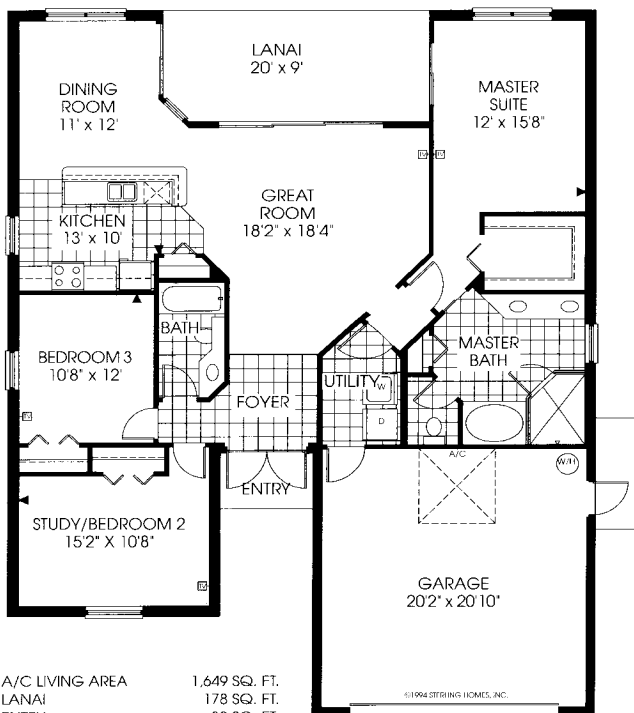

# THE FALCON

3 BEDROOM, 2 BATH, DETACHED VILLA HOME

A/C LIVING AREA	1,649 SQ. FT.
LANAI	178 SQ. FT.
ENTRY	32 SQ. FT.
GARAGE	456 SQ. FT.
TOTAL	2,315 SQ. FT.

©1994 STERLING HOMES, INC.