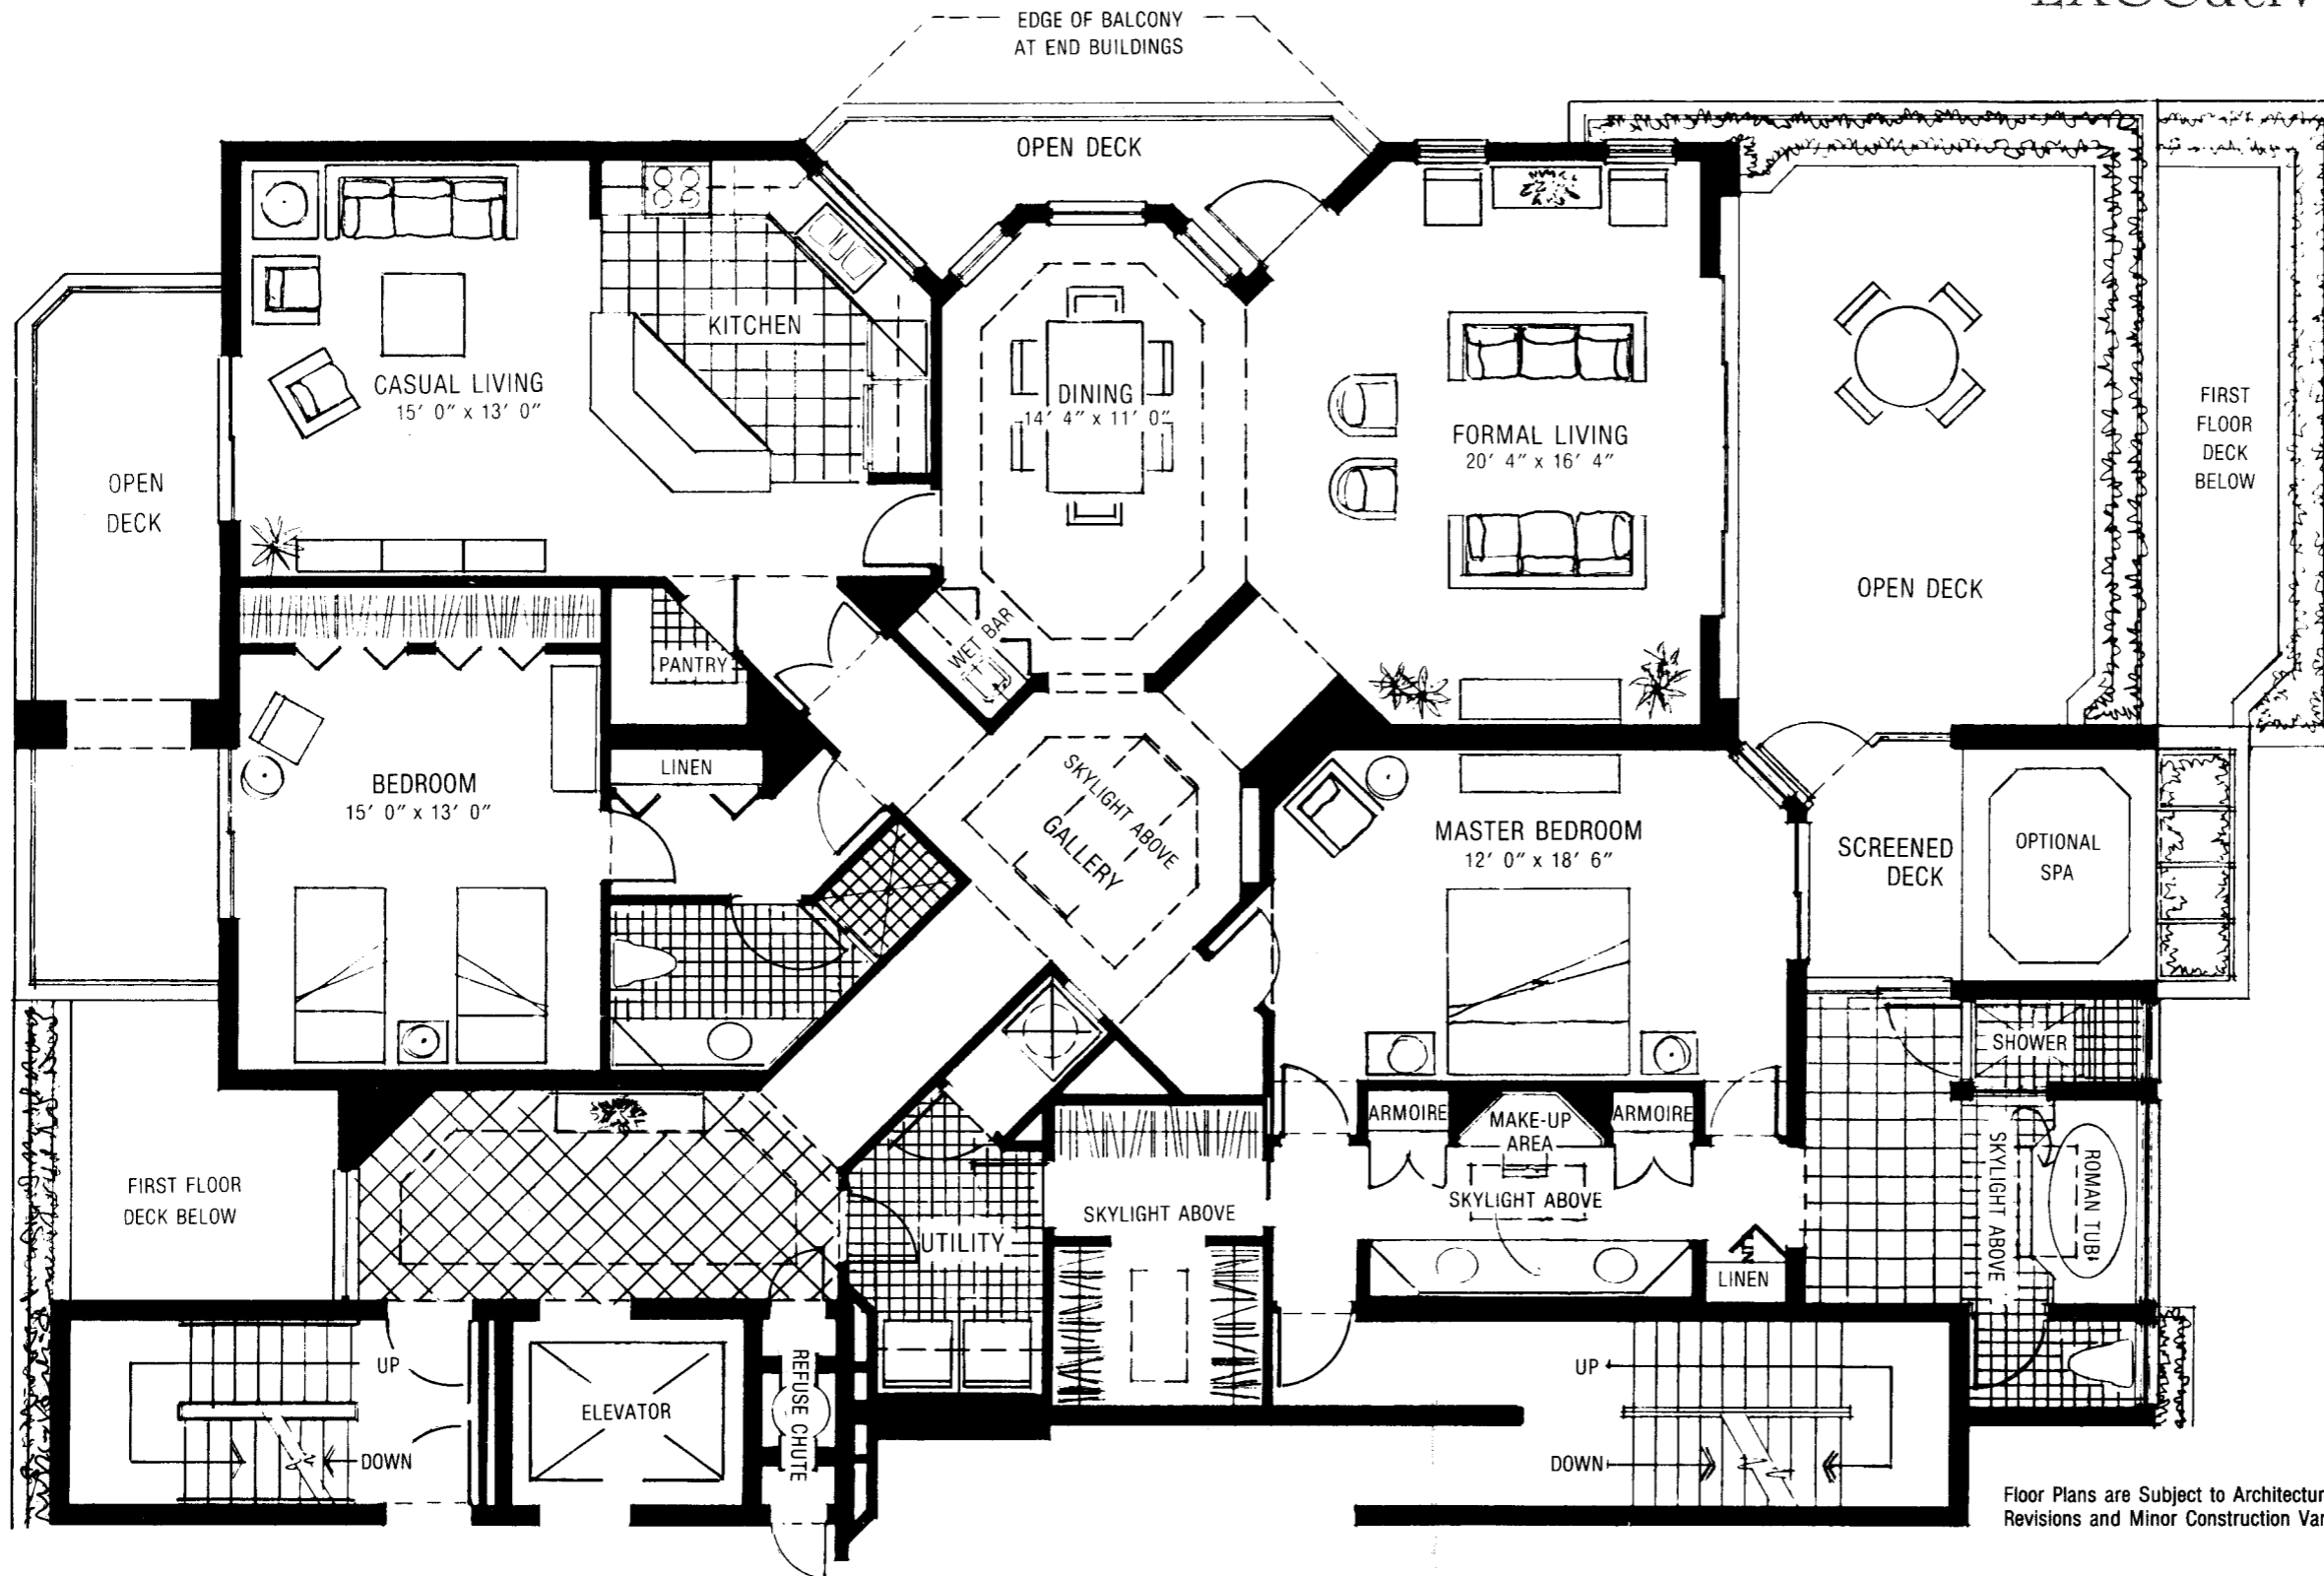

Executive Penthouse

2504 s.f. A/C
 686 s.f. DECK
 3190 s.f. TOTAL
 (Inner Buildings)

VENETIAN BAY
 VIEW

Ardissone

4400 Gulf Shore Boulevard, North
 Naples, Florida 33940
 (813) 262-0008

Floor Plans are Subject to Architectural
 Revisions and Minor Construction Variables