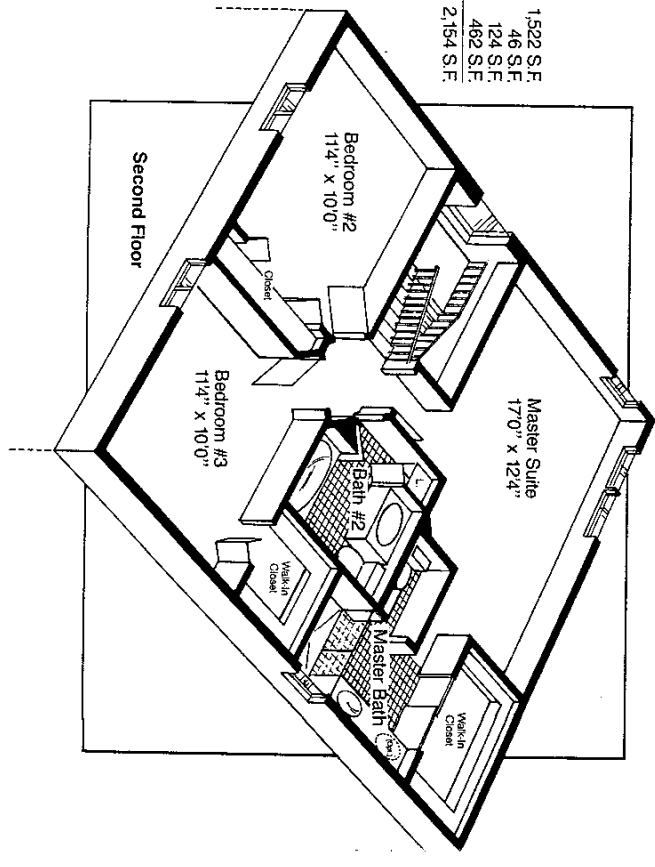

DOVE KEY

3 Bedrooms, 2½ Baths,
Family Room

Artist's Conception

Wildcat Cove at Sterling Oaks

DOVE KEY

A/C Area	1,522 S.F.
Covered Entry	46 S.F.
Terrace	124 S.F.
Garage	462 S.F.
Total Area	2,154 S.F.

Dimensions and specifications are approximate and are subject to change without notice.