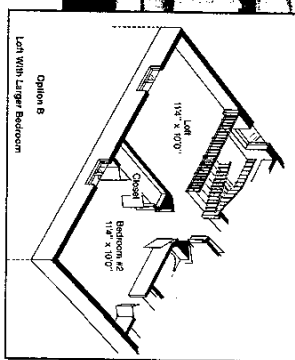

DOVE KEY

3 Bedrooms, 2½ Baths,
Family Room

Artist's Conception

Wildcat Cove at Sterling Oaks

DOVE KEY

A/C Area	1,522 S.F.
Covered Entry	46 S.F.
Terrace	124 S.F.
Garage	462 S.F.
Total Area	2,154 S.F.

Dimensions and specifications are approximate and are subject to change without notice.