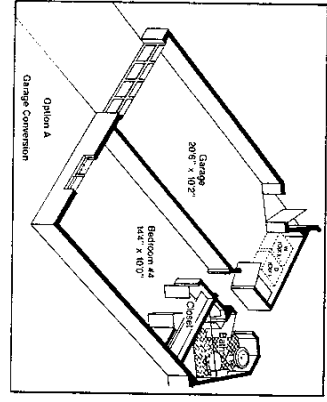

DOVE KEY

3 Bedrooms, 2½ Baths,
Family Room

Artist's Conception

Wildcat Cove at Sterling Oaks

DOVE KEY

A/C Area	1,522 S.F.
Covered Entry	46 S.F.
Terrace	124 S.F.
Garage	462 S.F.
Total Area	2,154 S.F.

Dimensions and specifications are approximate and are subject to change without notice.