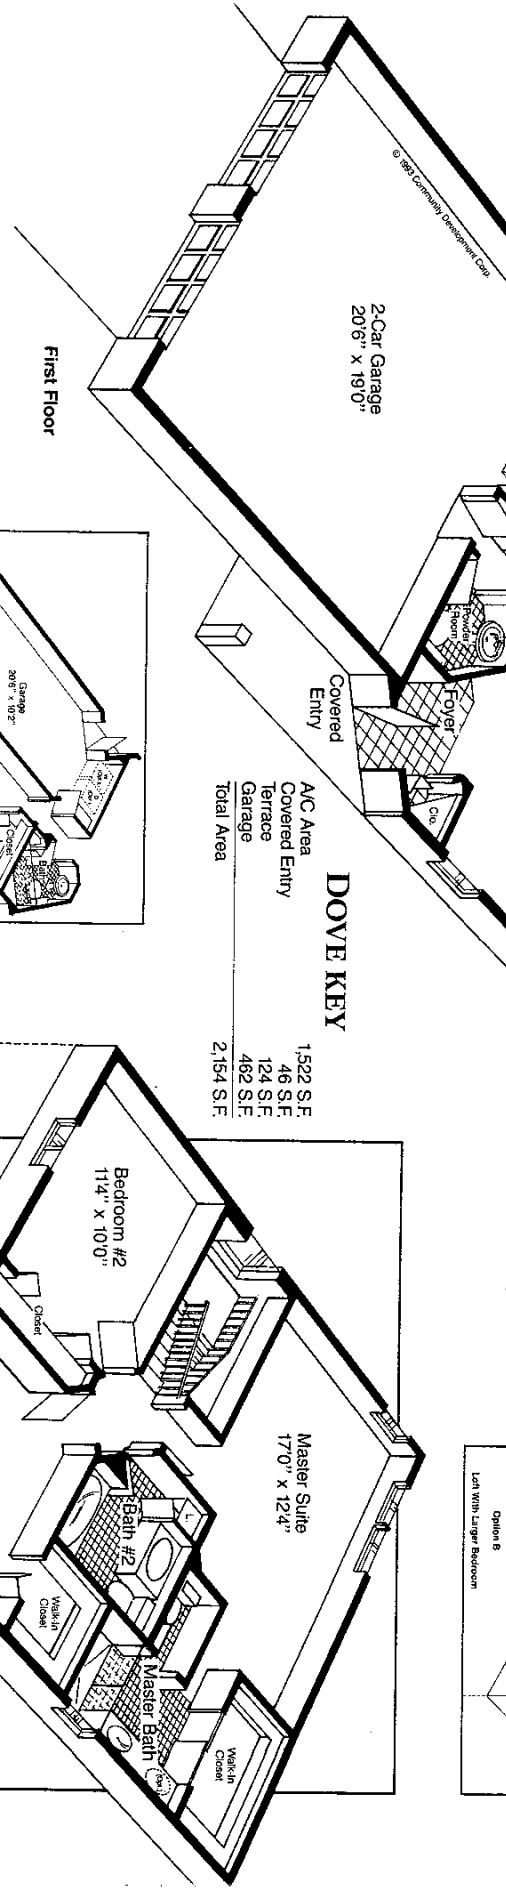

DOVE KEY

3 Bedrooms, 2½ Baths,
Family Room

Artist's Conception

Wildcat Cove at Sterling Oaks

DOVE KEY

A/C Area	1,522 S.F.
Covered Entry	46 S.F.
Terrace	124 S.F.
Garage	462 S.F.
Total Area	2,154 S.F.

Dimensions and specifications are approximate and are subject to change without notice.