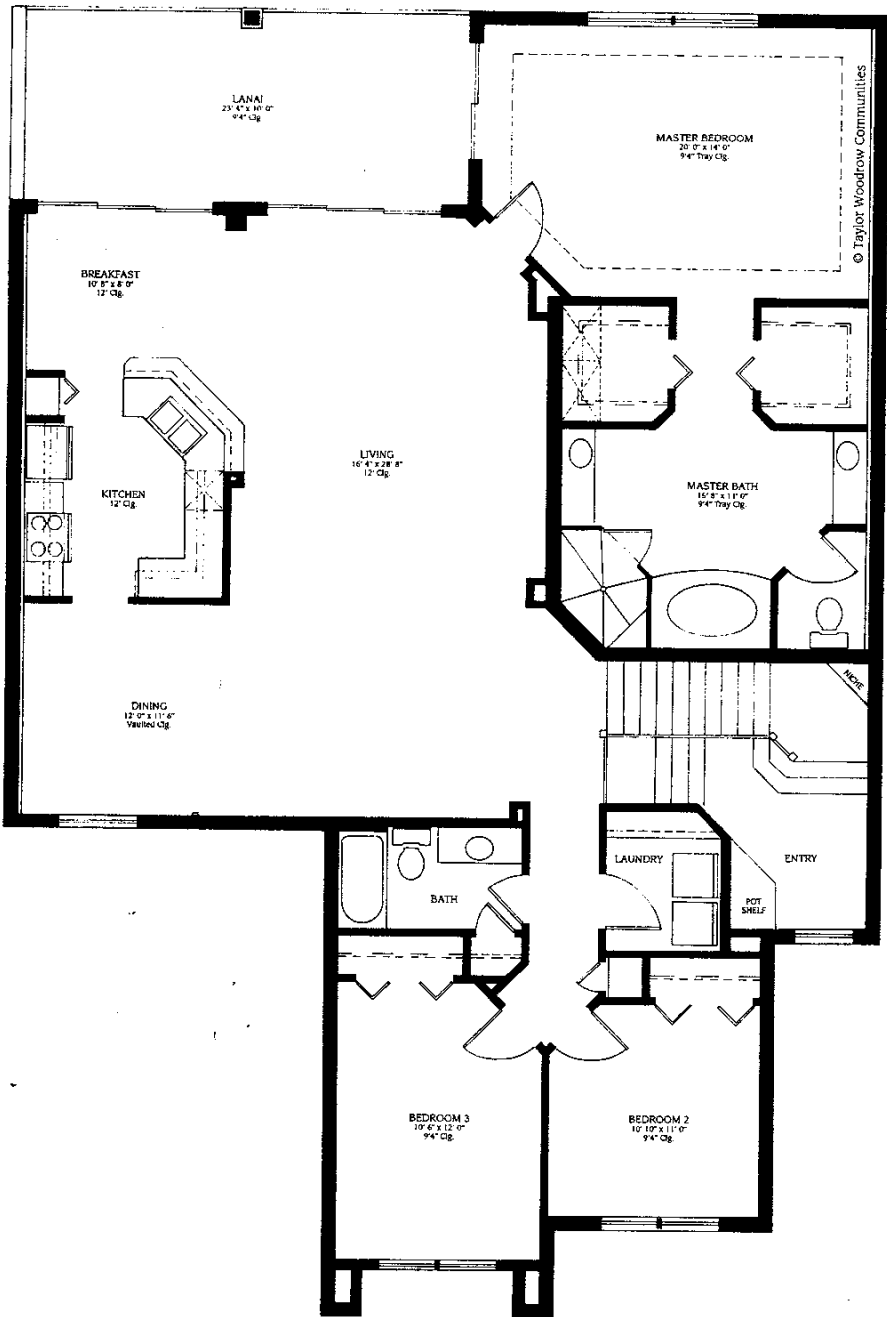

DORCHESTER

| | |
|--------------|----------------------|
| Living Area | 2172 Sq. Ft. |
| Lanai | 230 Sq. Ft. |
| Garage | 256 Sq. Ft. |
| Entry | 33 Sq. Ft. |
| TOTAL | 2,691 Sq. Ft. |