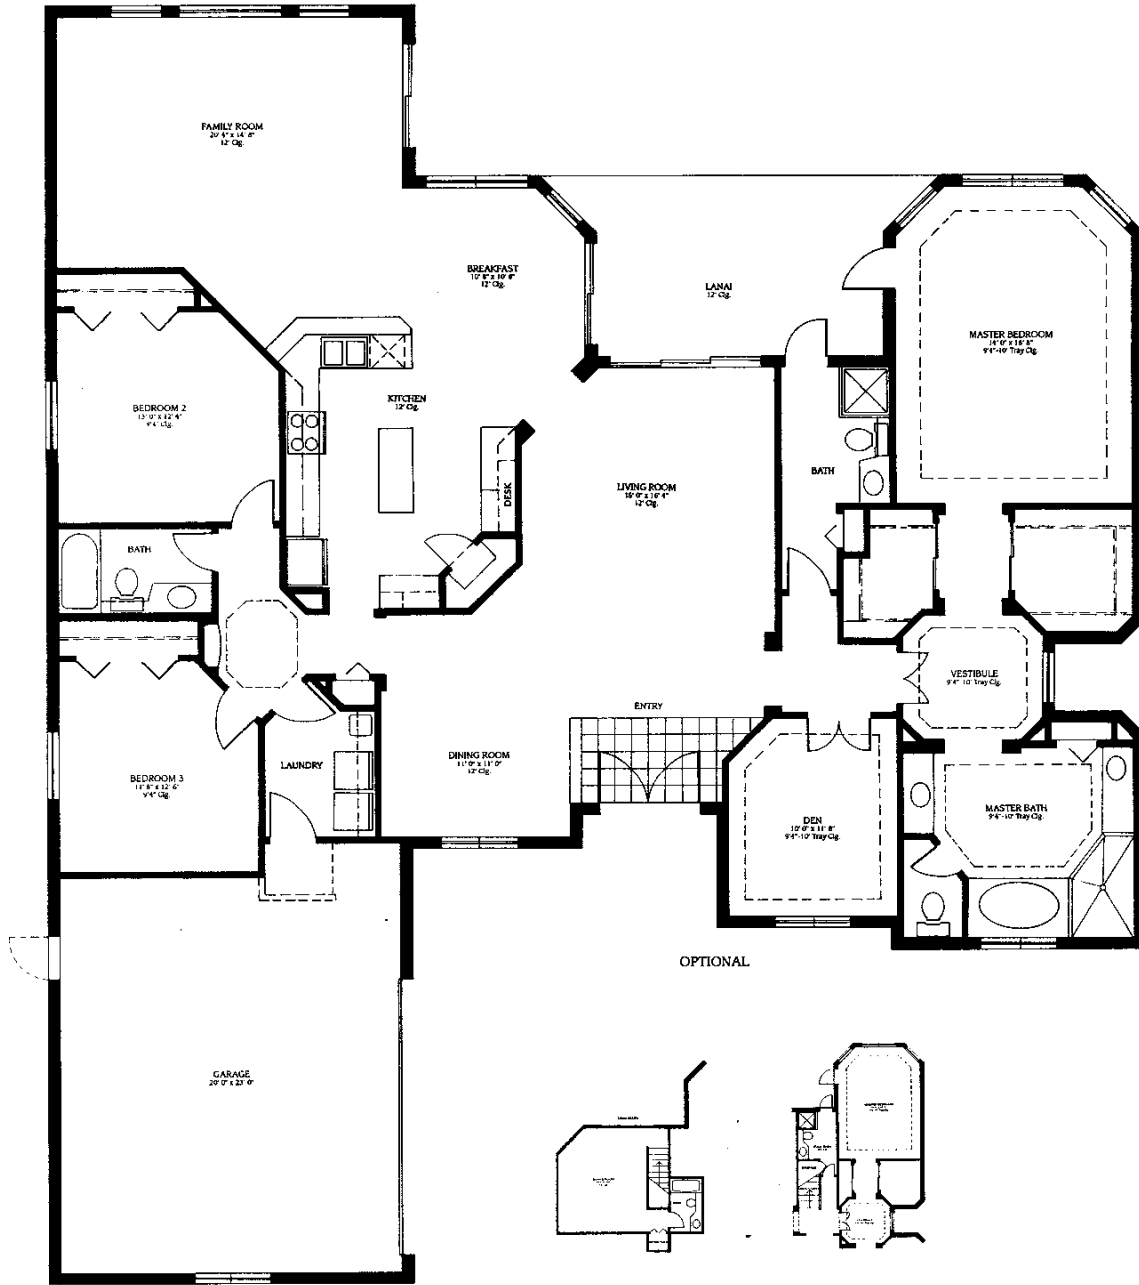

# DEVONSHIRE

F E A T U R E S	
Living Area	2,701 Sq. Ft.
Lanai	192 Sq. Ft.
Garage	522 Sq. Ft.
Entry	46 Sq. Ft.
TOTAL	3,461 Sq. Ft.