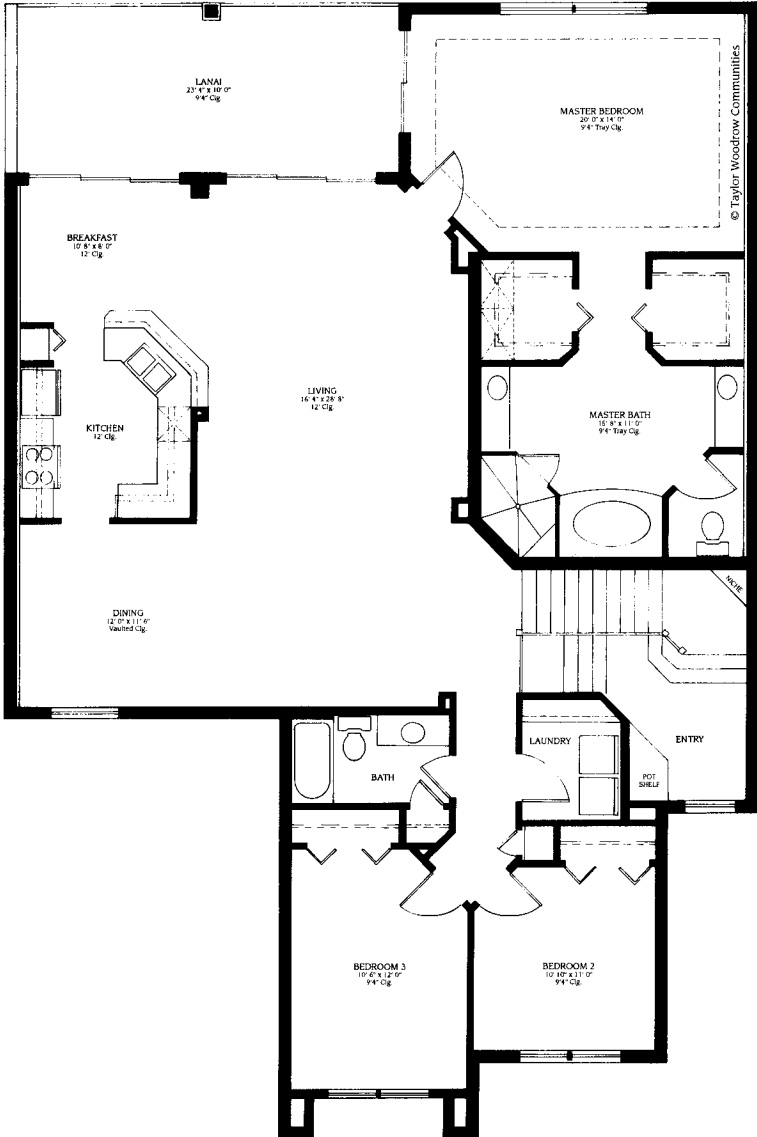

DORCHESTER

Living Area	2172 Sq. Ft.
Lanai	230 Sq. Ft.
Garage	256 Sq. Ft.
Entry	33 Sq. Ft.
TOTAL	2,691 Sq. Ft.