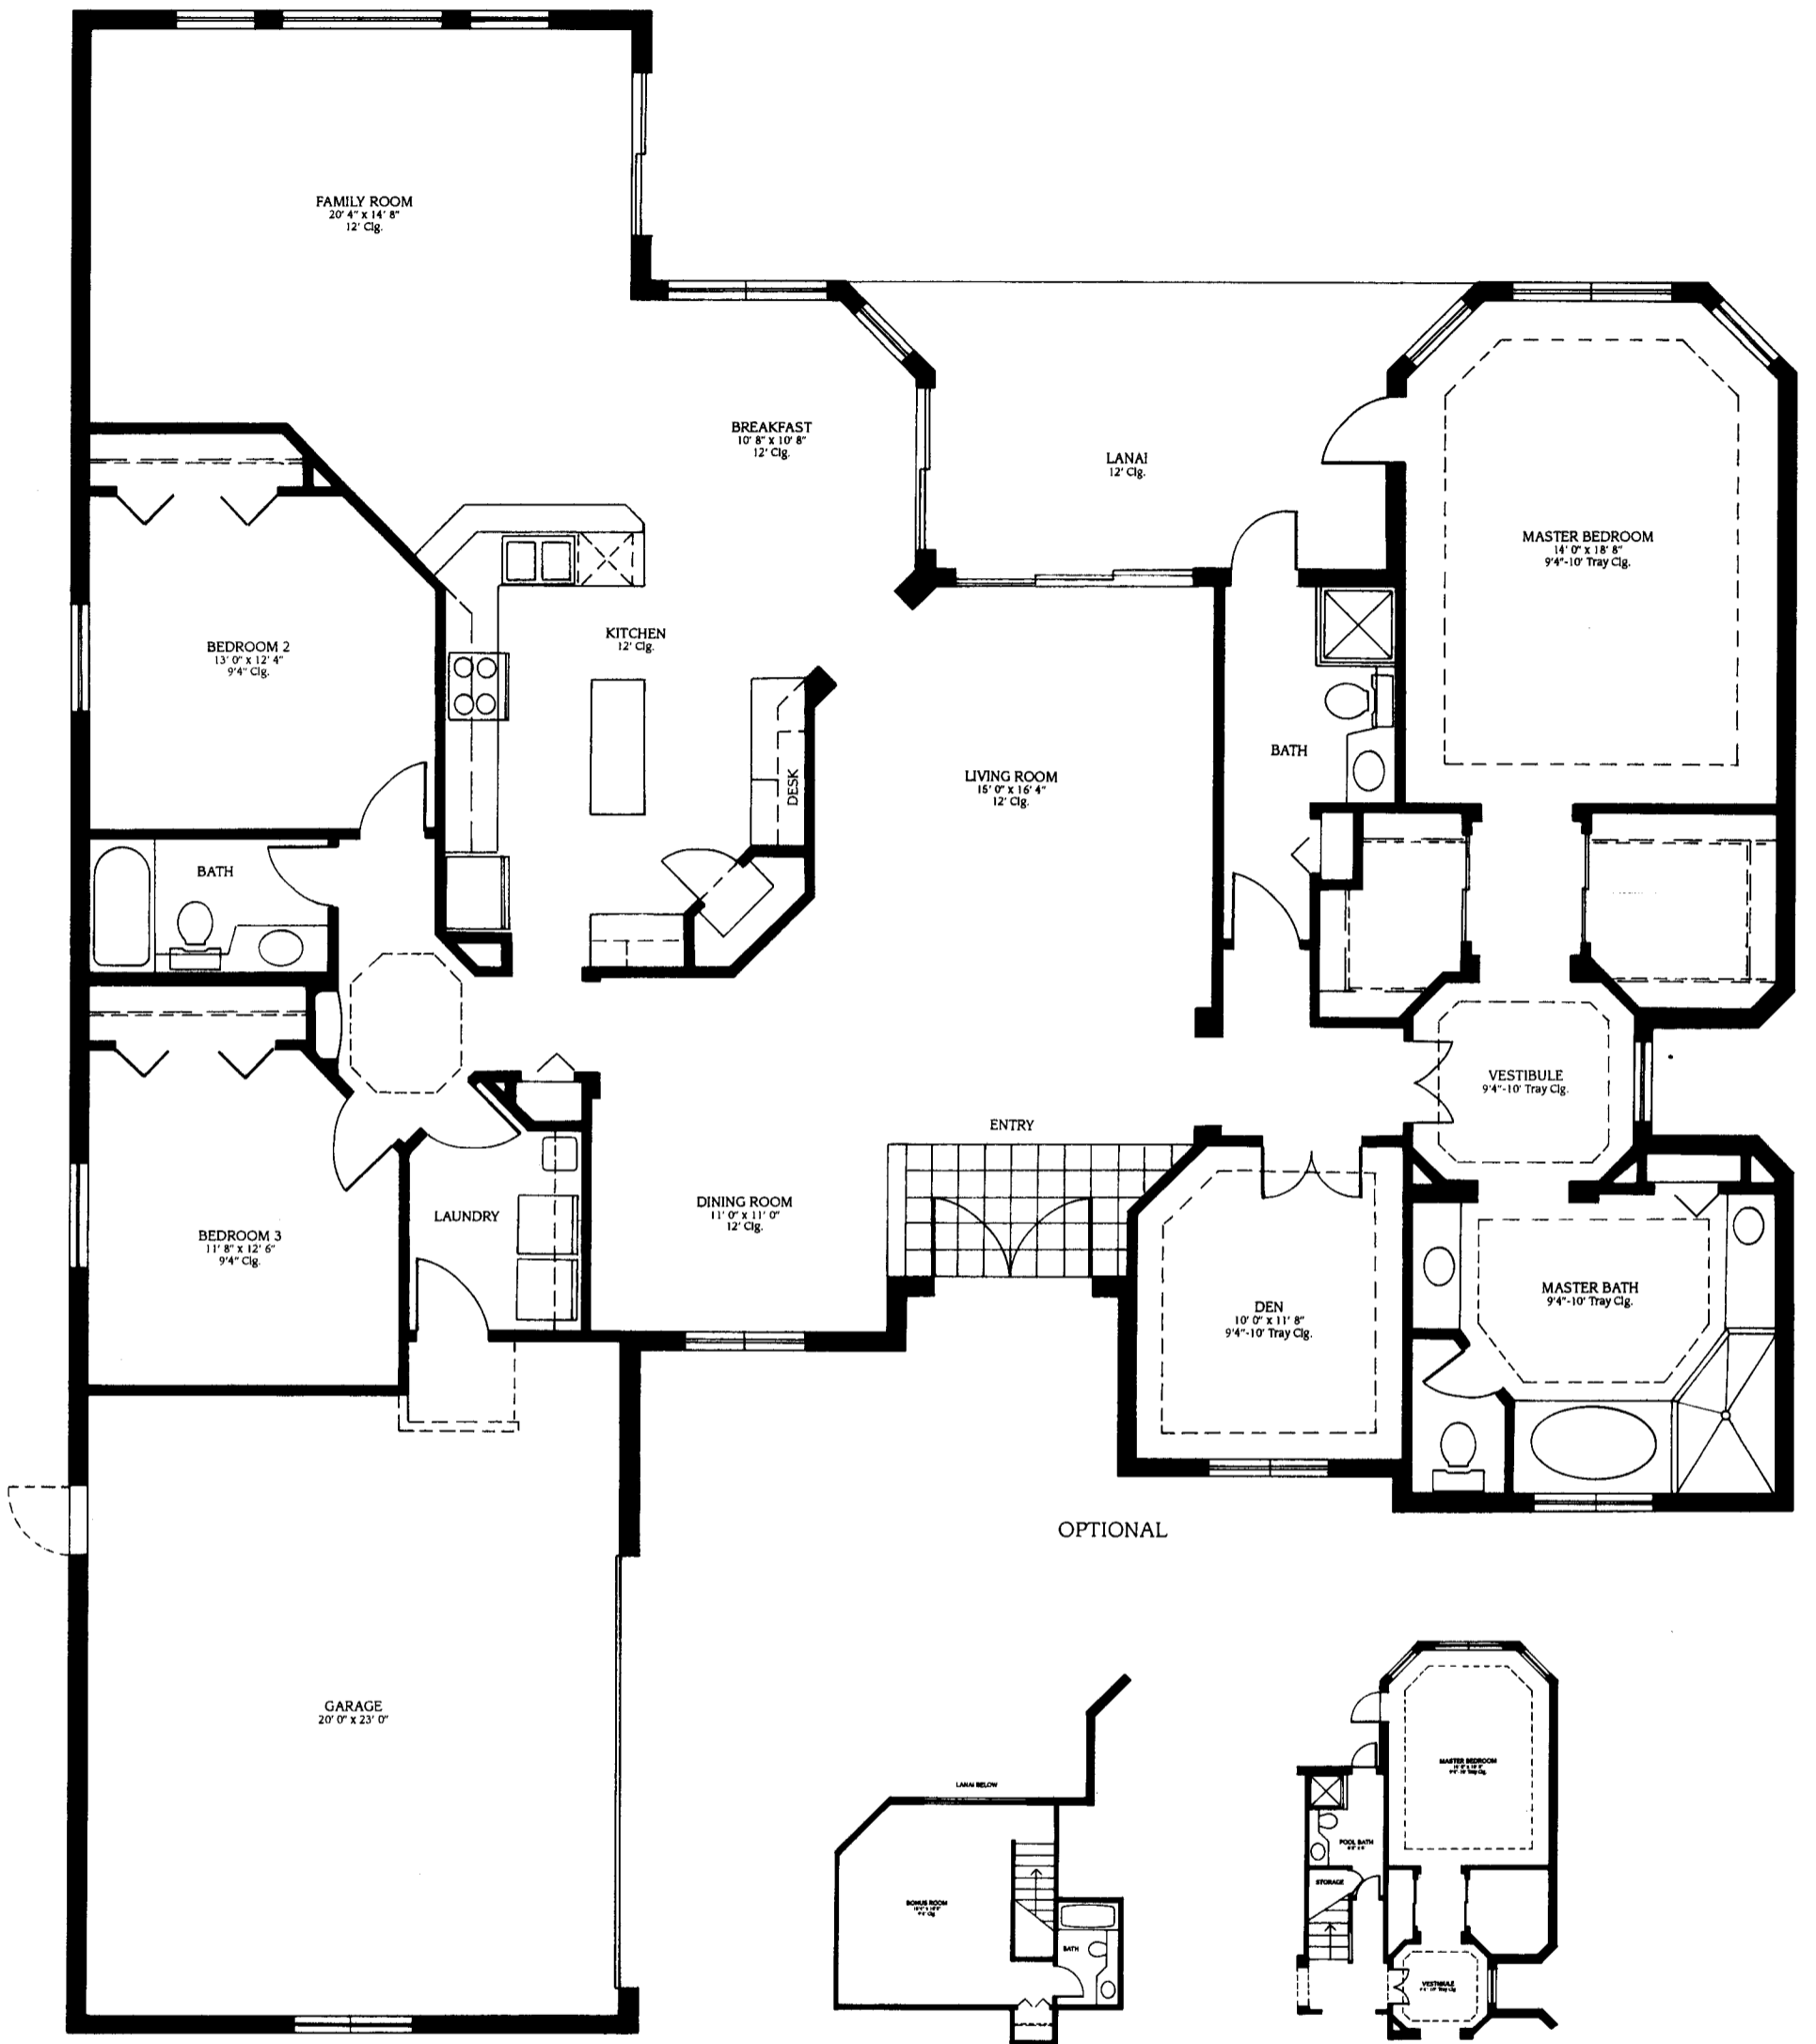

# DEVONSHIRE

F E A T U R E S	
Living Area	.2,701 Sq. Ft.
Lanai	.192 Sq. Ft.
Garage	.522 Sq. Ft.
Entry	.46 Sq. Ft.
<b>TOTAL</b>	<b>.3,461 Sq. Ft.</b>