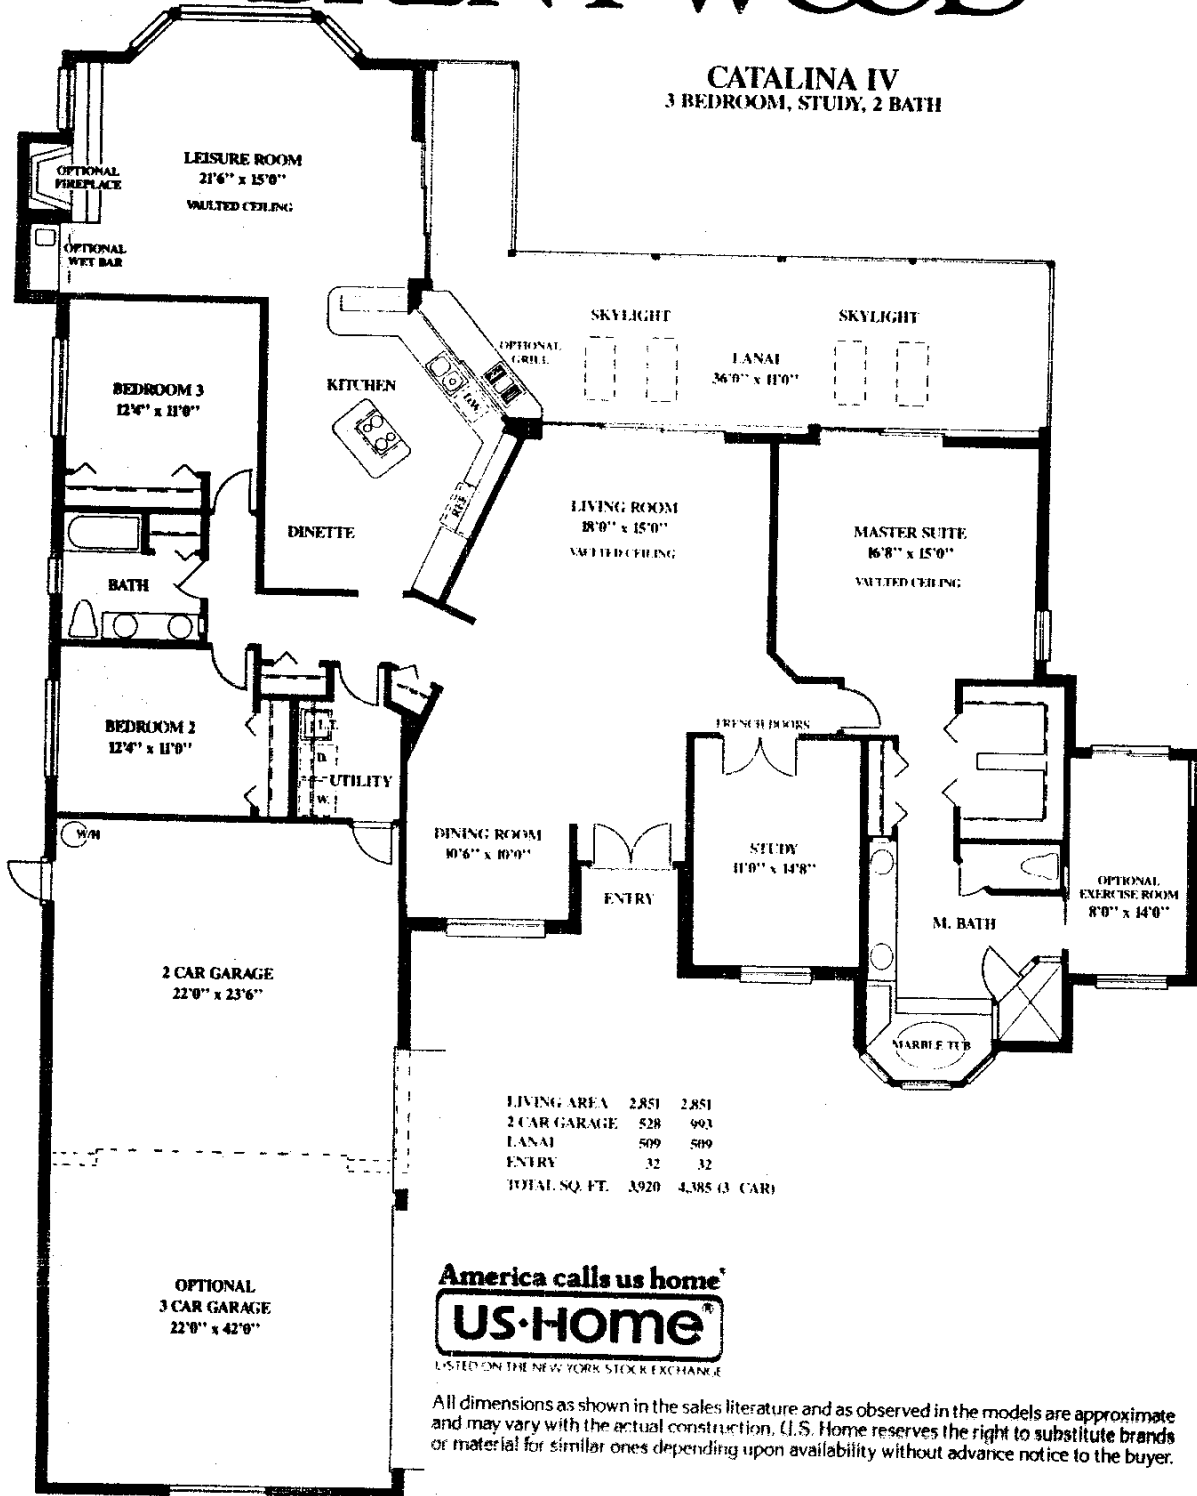

BRENTWOOD

CATALINA IV 3 BEDROOM, STUDY, 2 BATH

LIVING AREA	2,851	2,851
2 CAR GARAGE	528	993
LANAI	509	509
ENTRY	32	32
TOTAL SQ. FT.	3,920	4,385 (3 CAR)

America calls us home[®]

US·HOME[®]

LISTED ON THE NEW YORK STOCK EXCHANGE