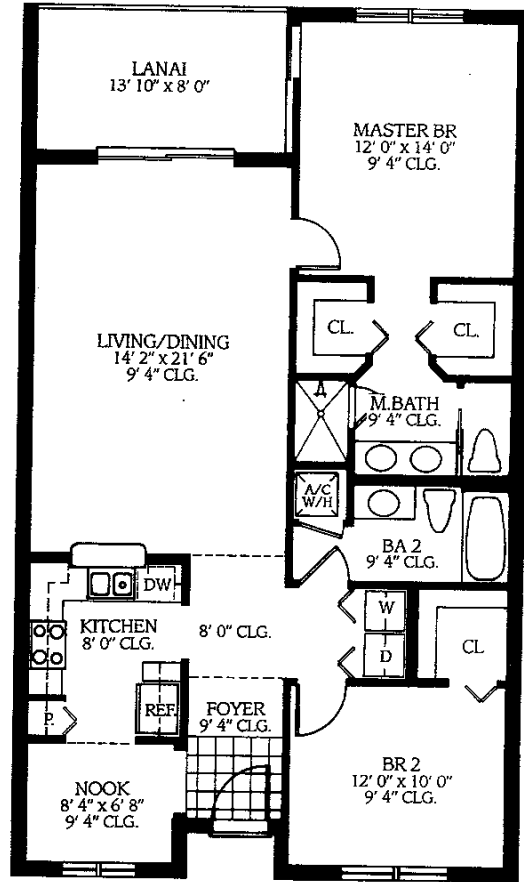

CARRINGTON

END UNIT

CENTER UNIT

E N D U N I T	
Living Area 1,213 Sq. Ft.
Lanai 118 Sq. Ft.
Entry 124 Sq. Ft.
TOTAL 1,455 Sq. Ft.

C E N T E R U N I T	
Living Area 1,183 Sq. Ft.
Lanai 115 Sq. Ft.
Entry 96 Sq. Ft.
TOTAL 1,394 Sq. Ft.