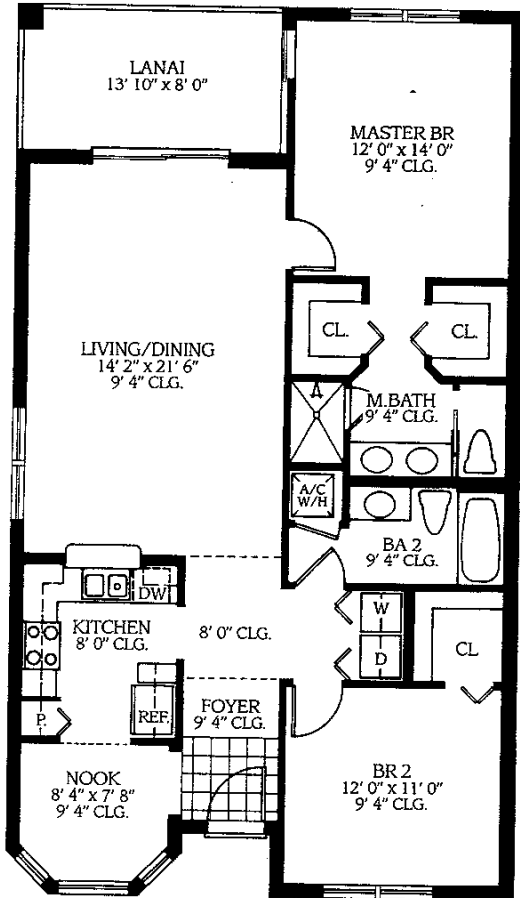

CARRINGTON

END UNIT

CENTER UNIT

E N D U N I T	
Living Area 1,213 Sq. Ft.
Lanai 118 Sq. Ft.
Entry 124 Sq. Ft.
TOTAL 1,455 Sq. Ft.

C E N T E R U N I T	
Living Area 1,183 Sq. Ft.
Lanai 115 Sq. Ft.
Entry 96 Sq. Ft.
TOTAL 1,394 Sq. Ft.