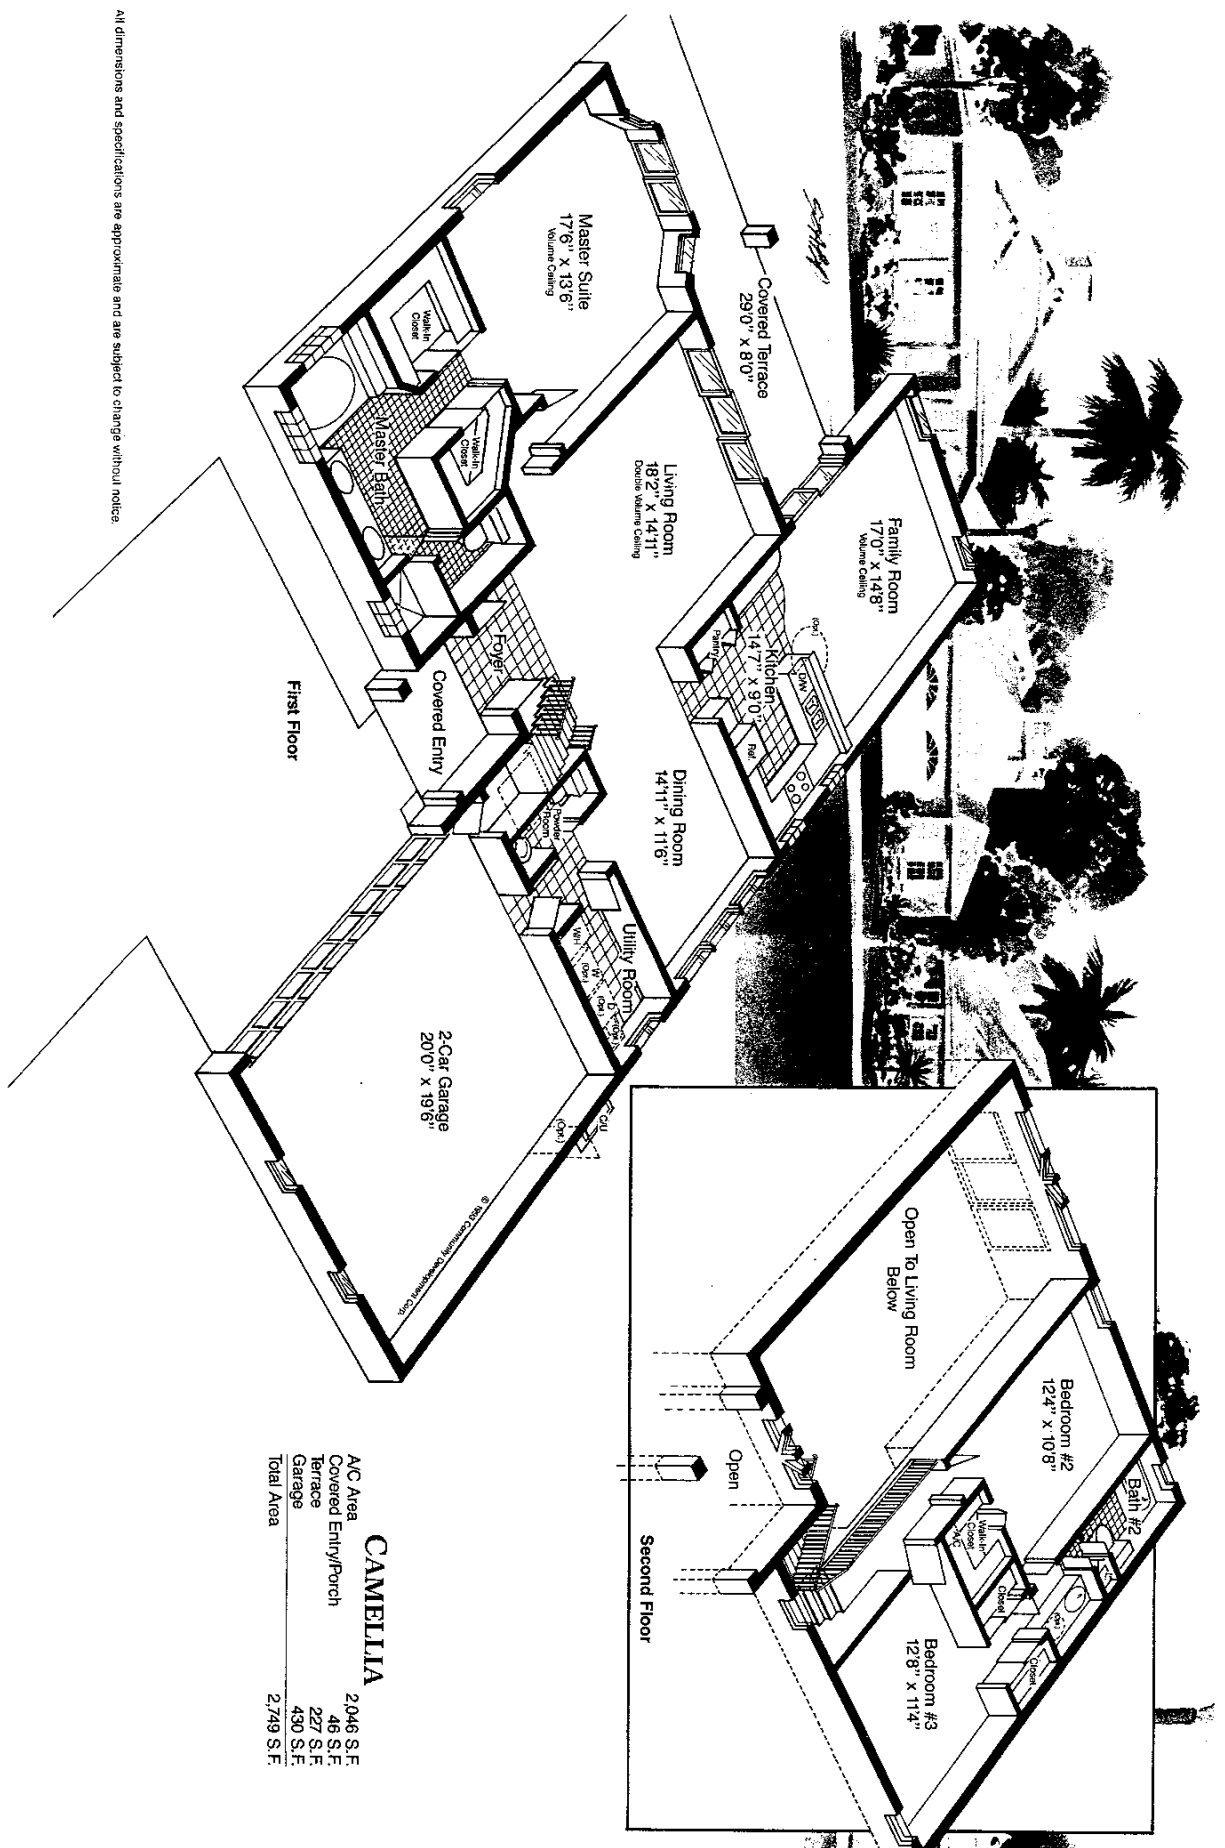

CAMELLIA

3 Bedrooms, 2½ Baths,
Family Room

Artist's Conception

Javernier at Sterling Oaks

All dimensions and specifications are approximate and are subject to change without notice.

CAMELLIA	
A/C Area	2046 S.F.
Covered Entry/Porch	46 S.F.
Terrace	227 S.F.
Garage	430 S.F.
Total Area	2,749 S.F.