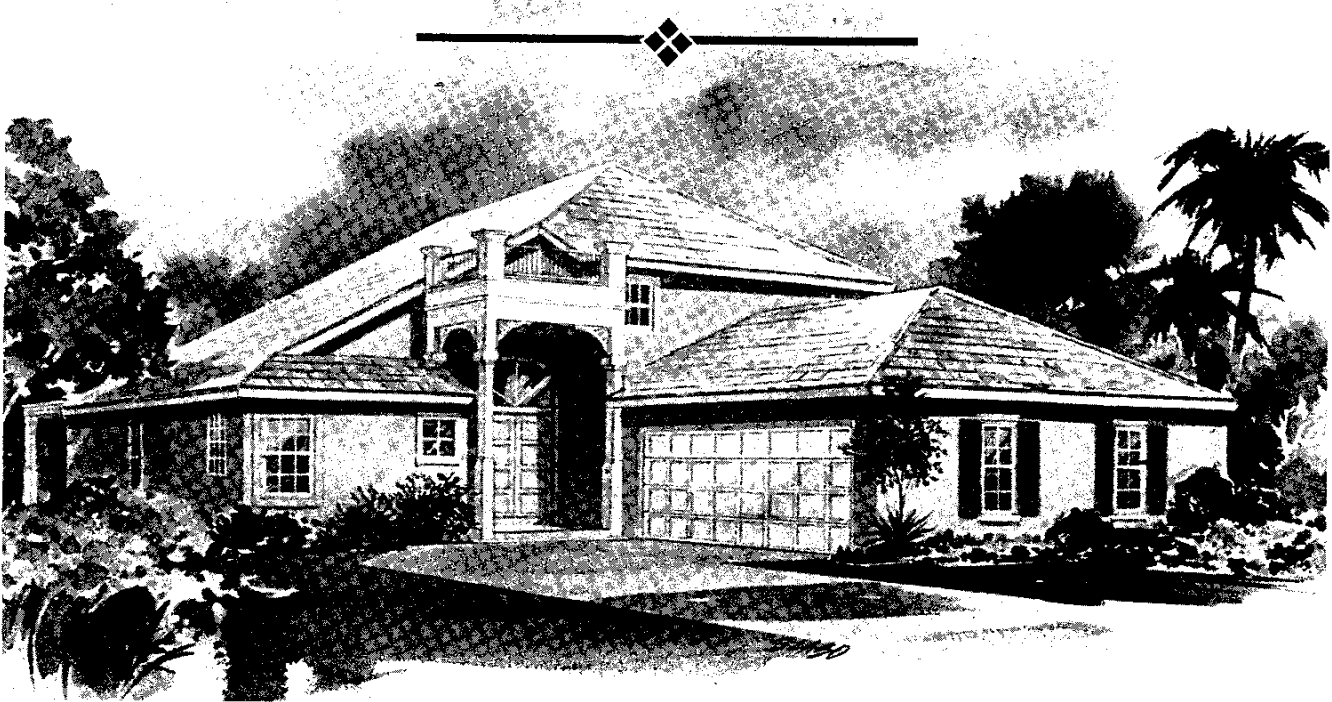

CAMELLIA

3 Bedrooms, 2½ Baths,
Family Room

Artist's Conception

Javernier at Sterling Oaks

All dimensions and specifications are approximate and are subject to change without notice.

CAMELLIA	
A/C Area	2046 S.F.
Covered Entry/Porch	46 S.F.
Terrace	227 S.F.
Garage	430 S.F.
Total Area	2,749 S.F.