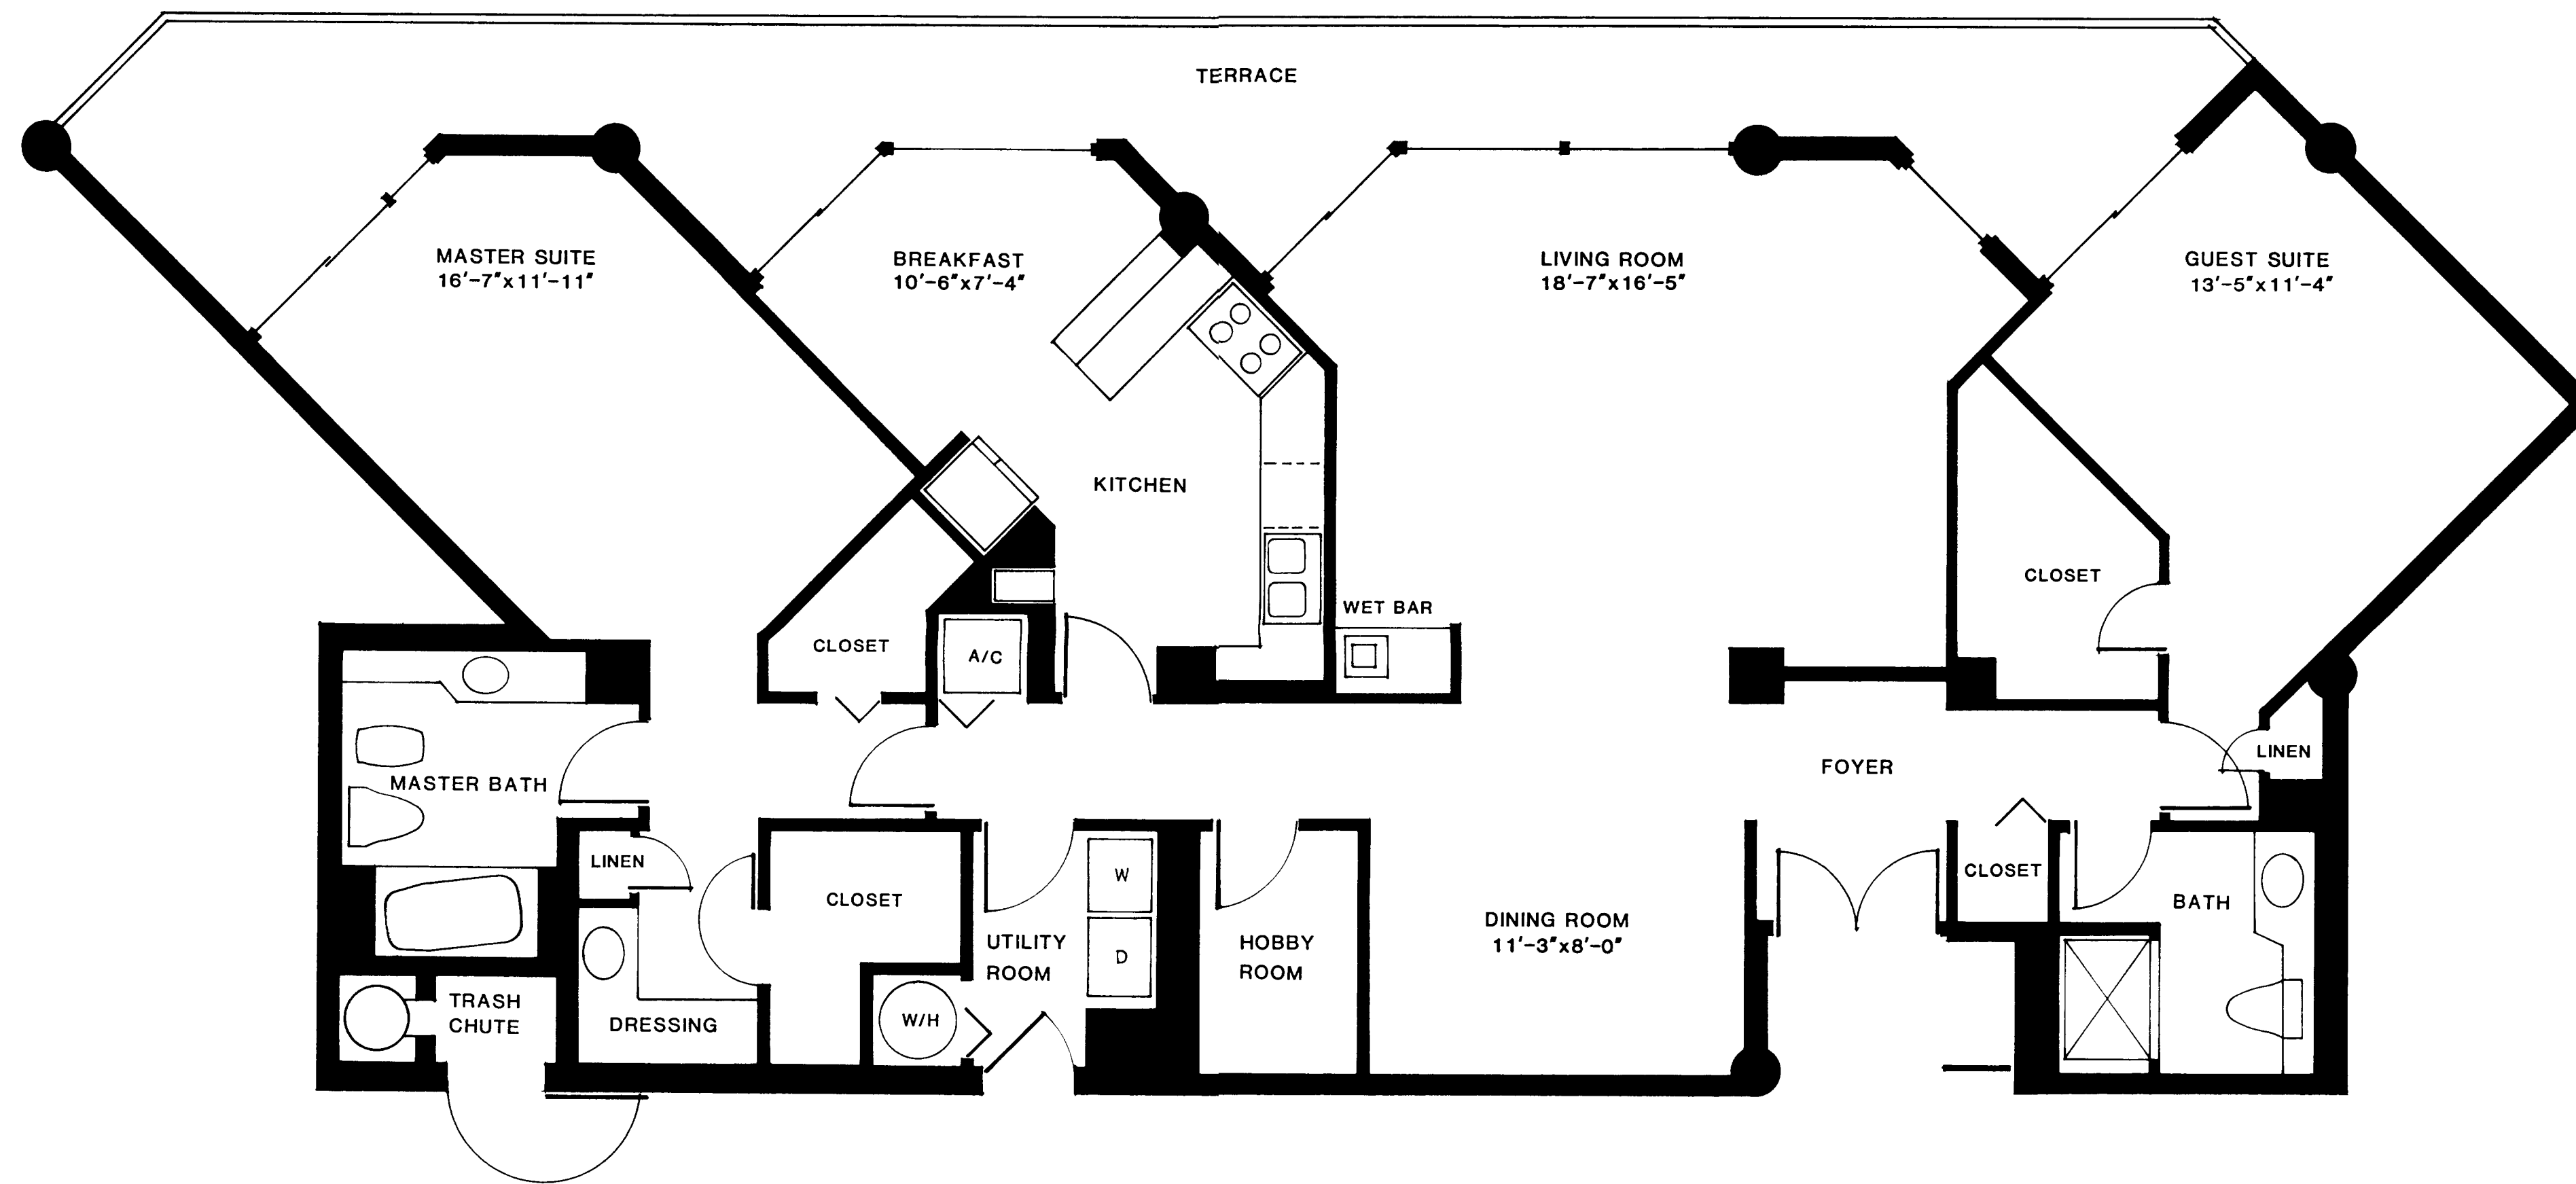

C NORTH

2 BEDROOMS
2 BATHS
& HOBBY ROOM

SQUARE FOOTAGE:

AIR CONDITIONED	1735 S.F.
TERRACE	315 S.F.
TOTAL AREA	2050 S.F.

SCALE, DIMENSIONS AND SQUARE FOOTAGE ARE APPROXIMATE