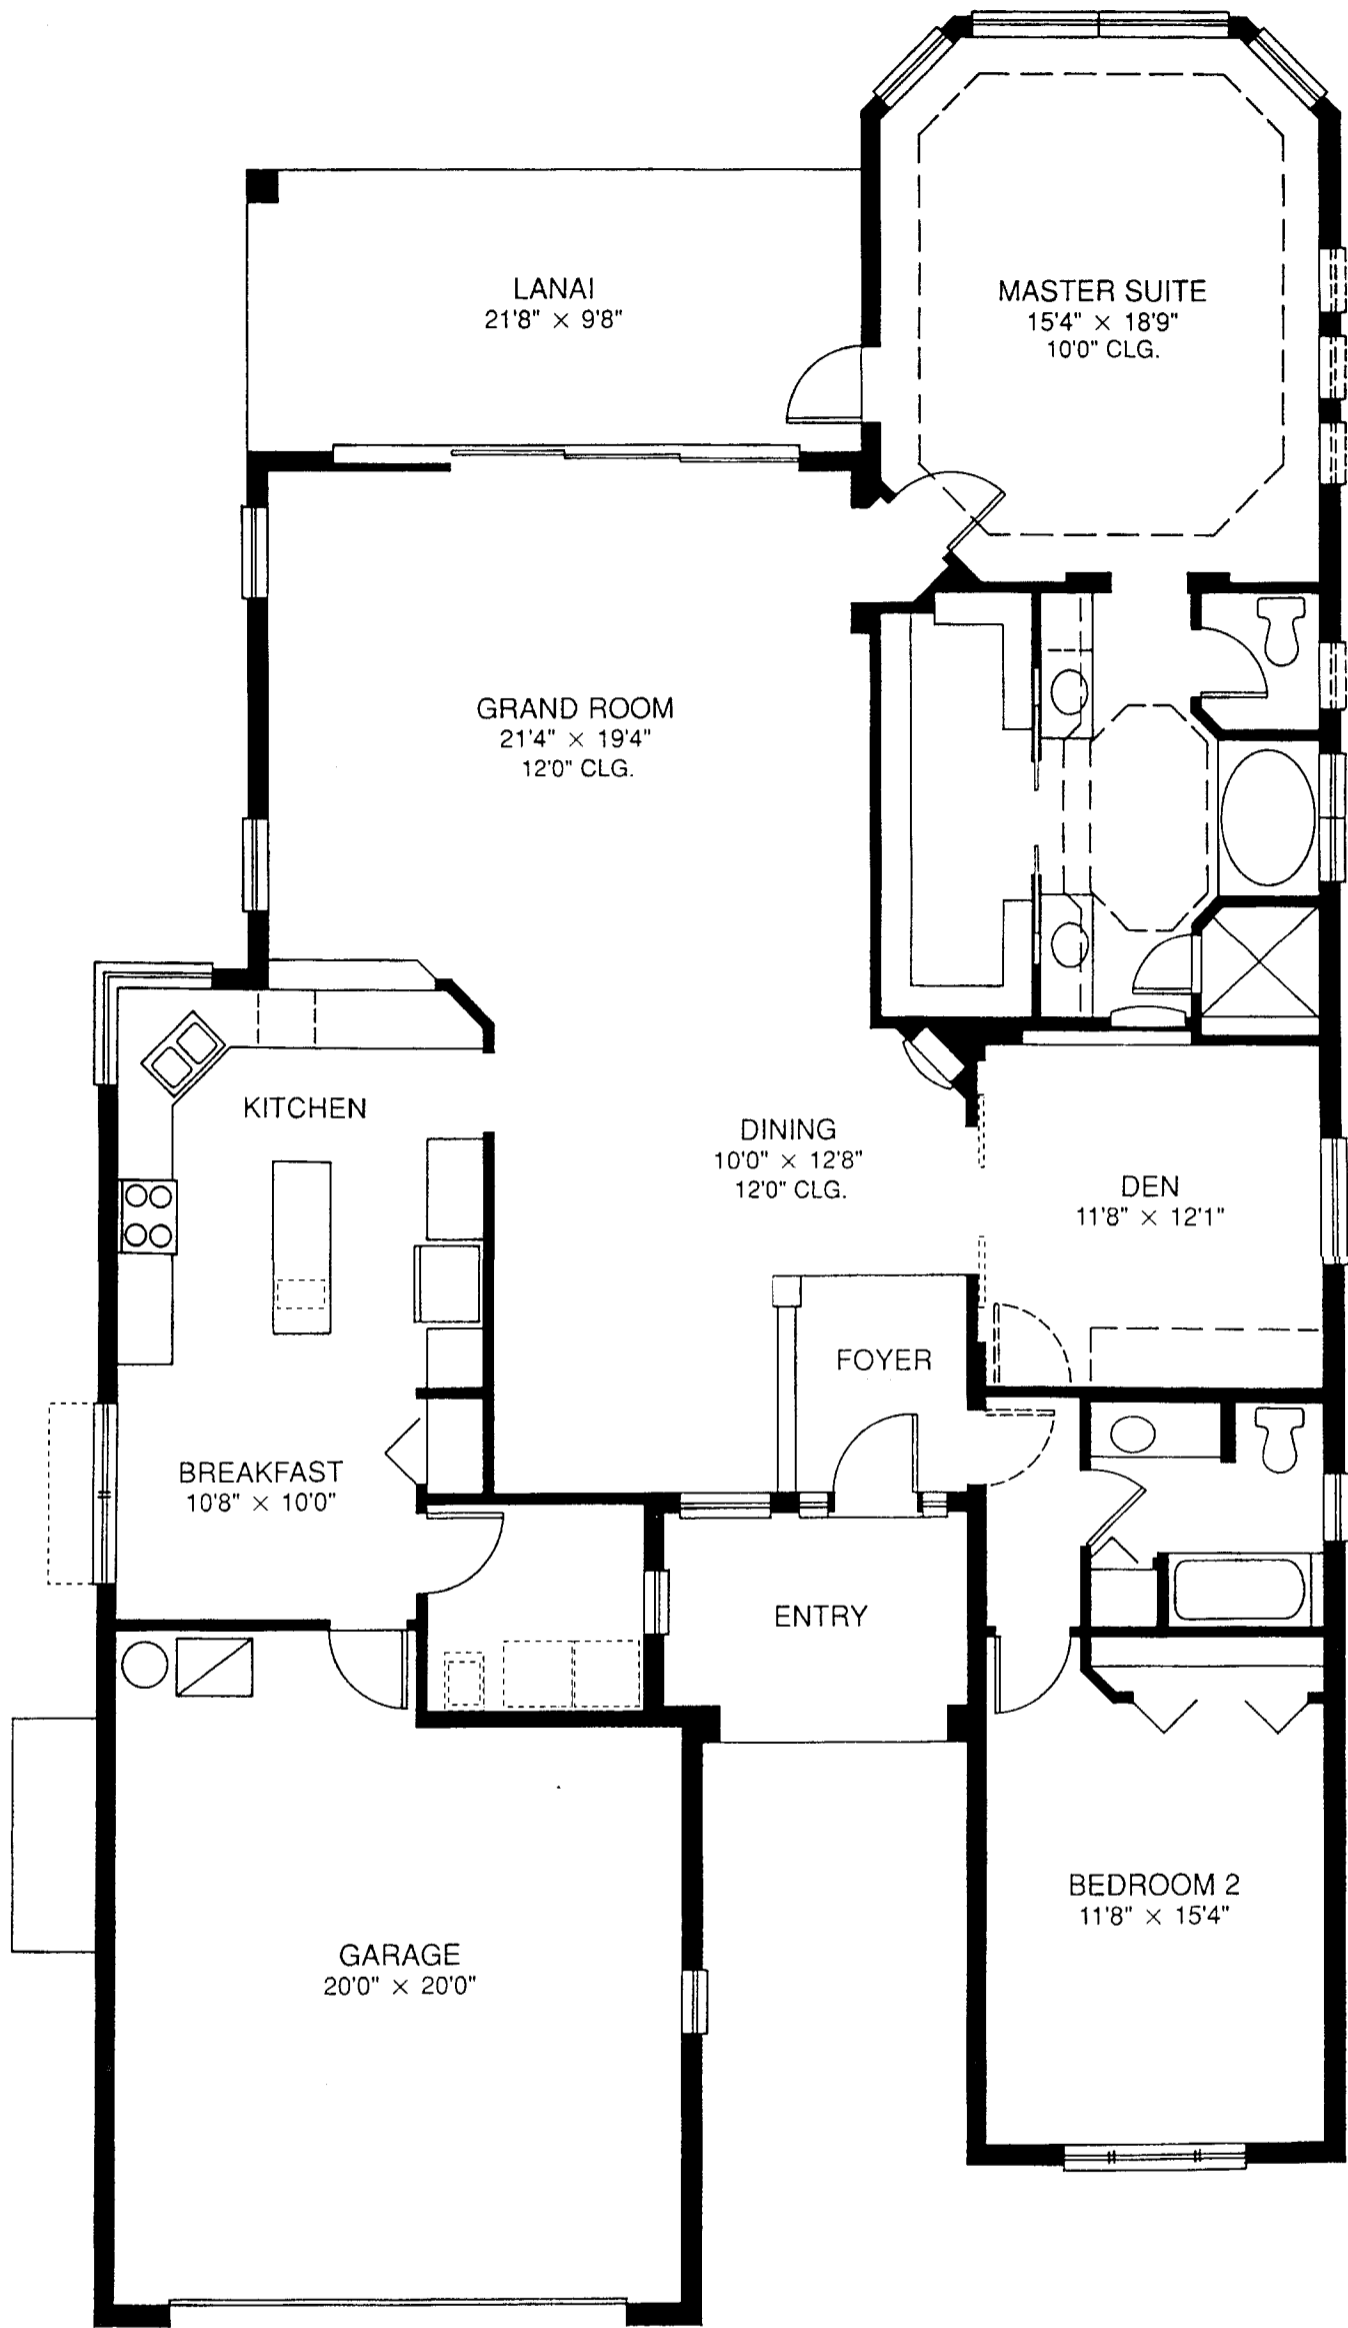

C O V I N G T O N

©1995 Copyright Taylor Woodrow Communities

F E A T U R E S

| | | |
|-------------|-------|---------------|
| Living Area | | 2,157 Sq. Ft. |
| Lanai | | 210 Sq. Ft. |
| Garage | | 480 Sq. Ft. |
| Entry | | 82 Sq. Ft. |
| | | 2,929 Sq. Ft. |