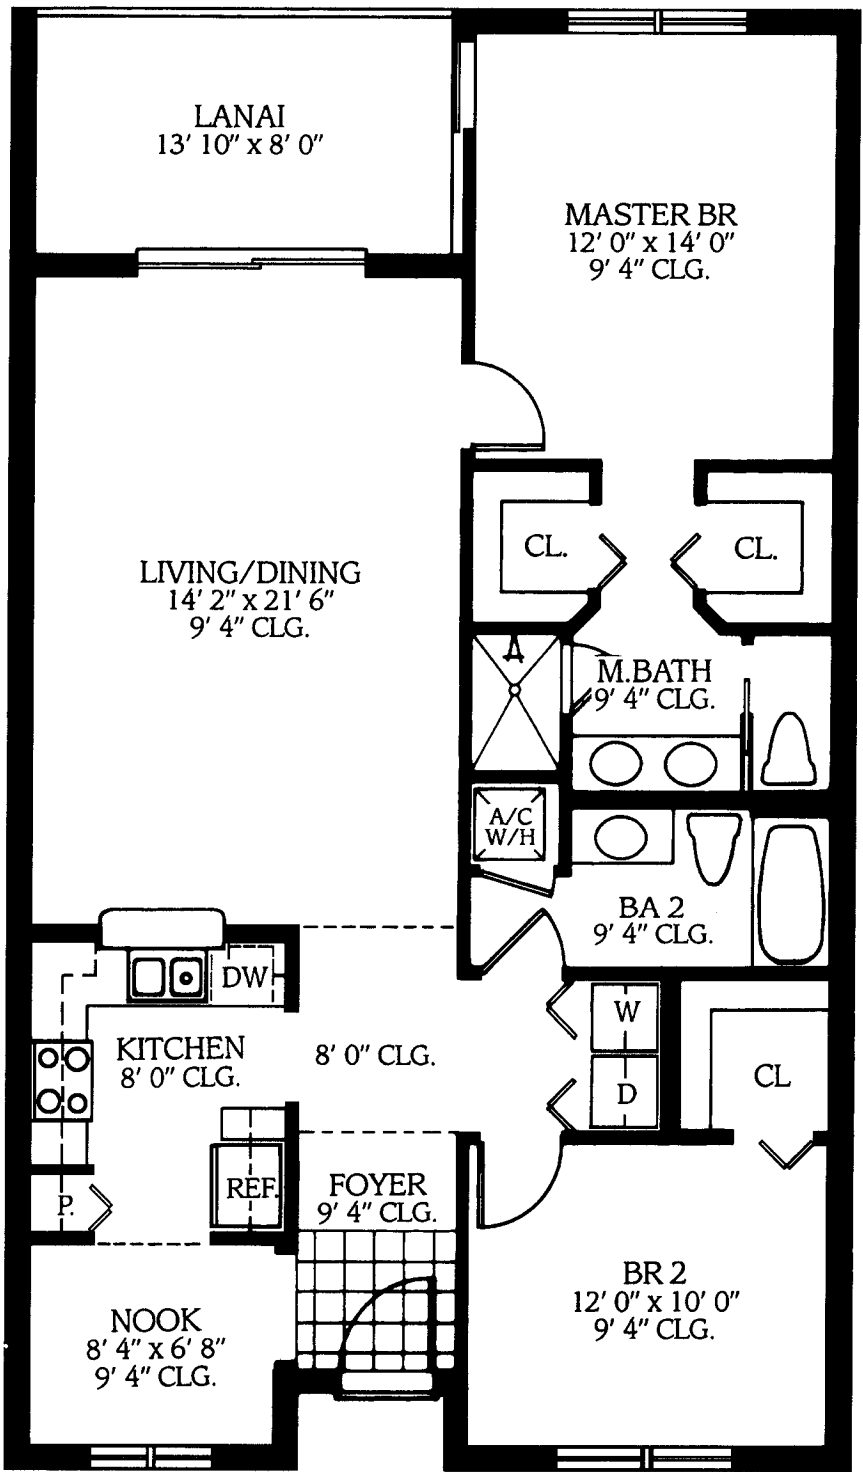

C E N T E R U N I T

C E N T E R U N I T

Living Area	1,183 Sq. Ft.
Lanai	115 Sq. Ft.
Entry	96 Sq. Ft.
TOTAL	1,394 Sq. Ft.