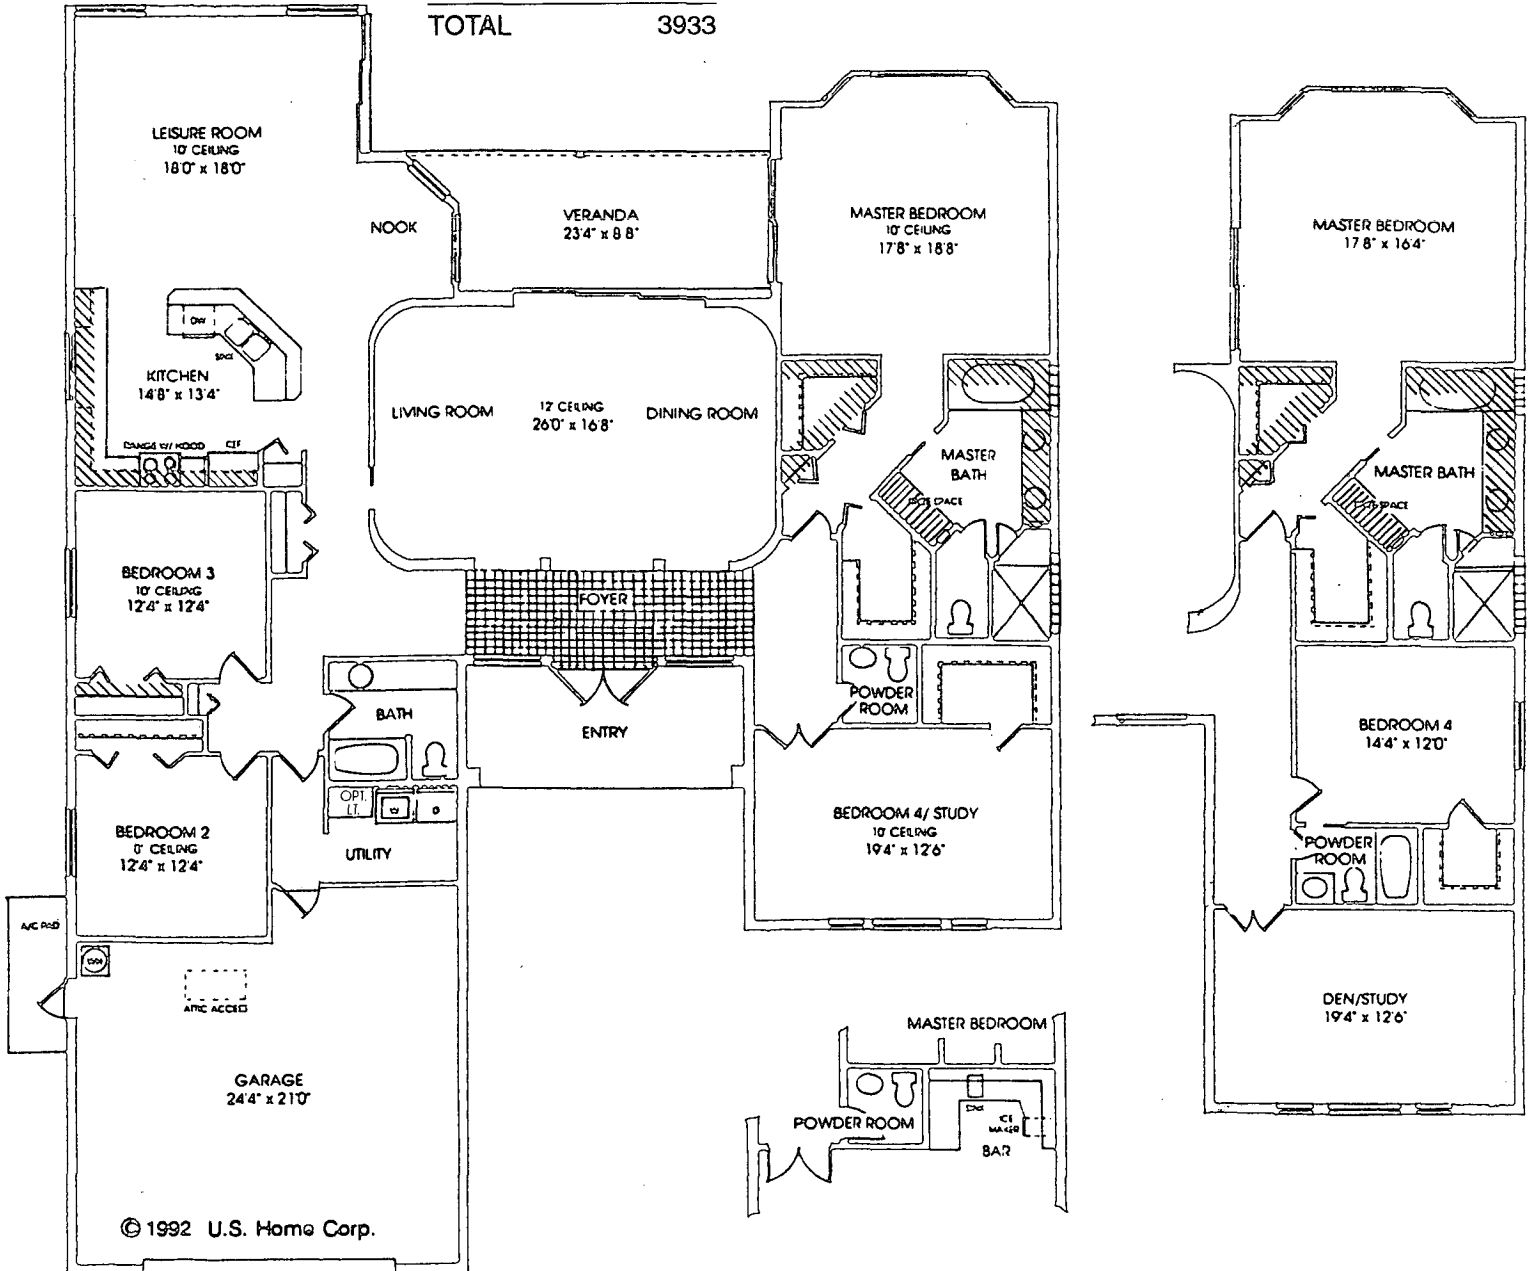

SQUARE FOOTAGE	
LIVING AREA	2990
GARAGE	600
LANAI	202
ENTRY	141
<b>TOTAL</b>	<b>3933</b>

ALL DIMENSIONS AS SHOWN ARE APPROXIMATE AND MAY VARY WITH THE ACTUAL CONSTRUCTION.