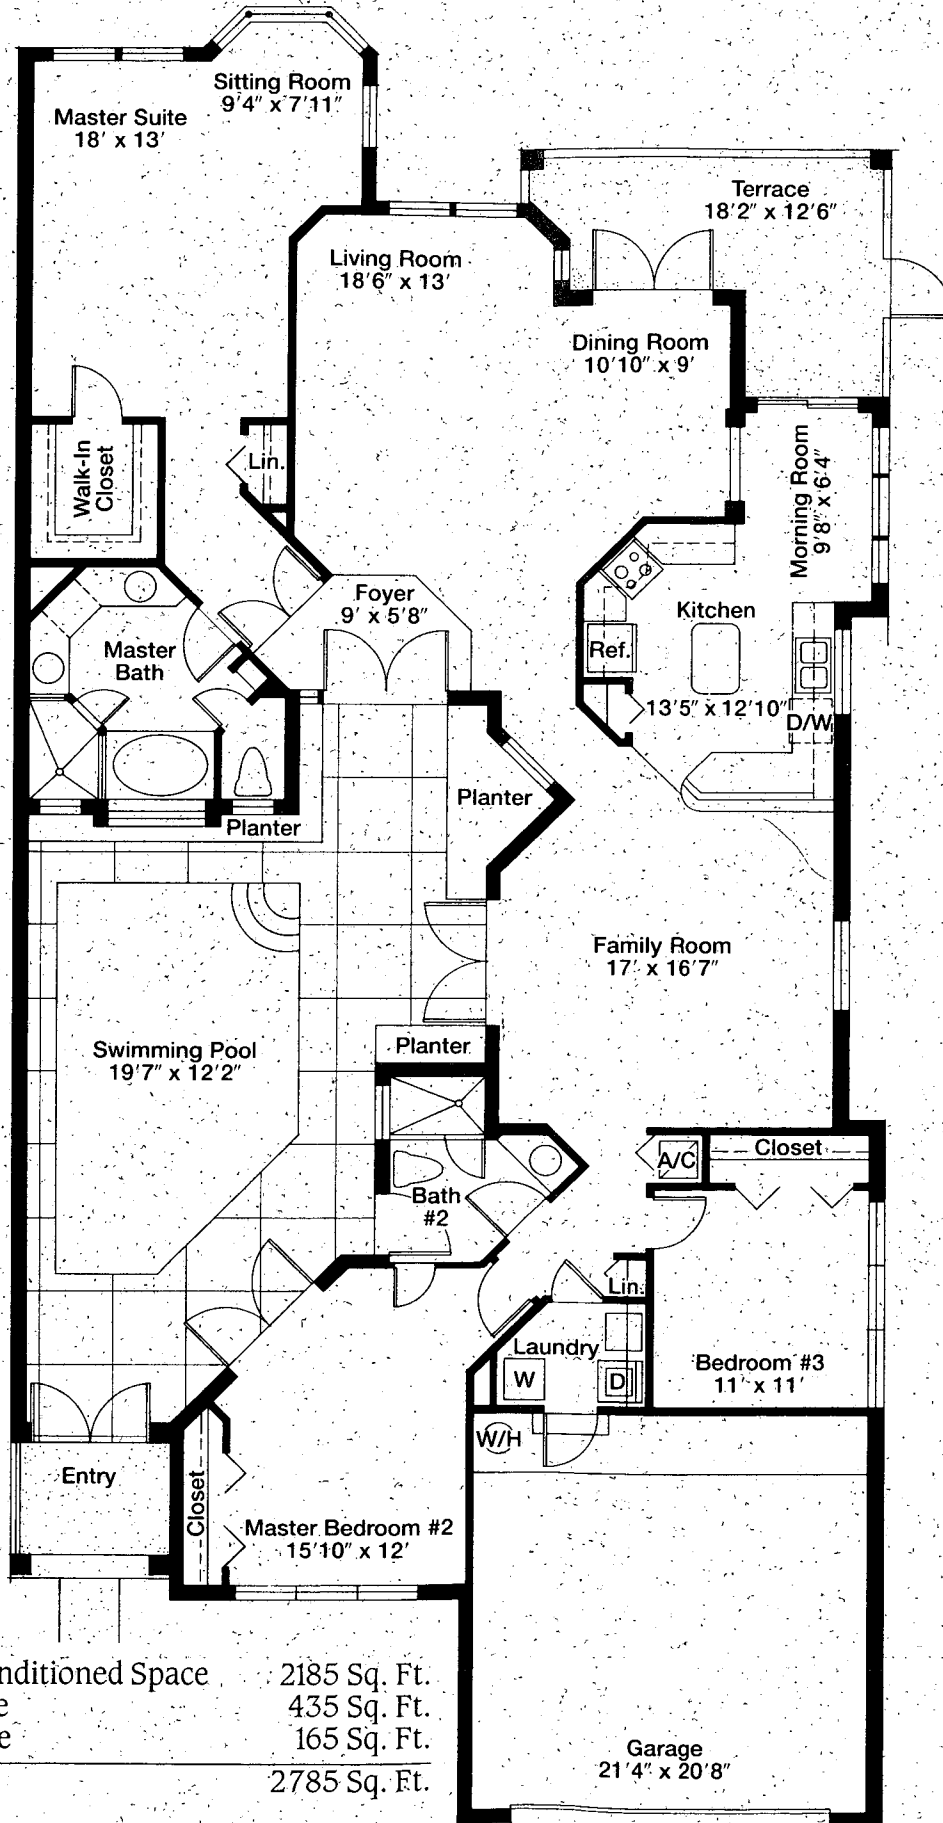

Castle Harbour

3 Bedrooms, 2 Baths and Family Room

Air Conditioned Space	2185 Sq. Ft.
Garage	435 Sq. Ft.
Terrace	165 Sq. Ft.
Total	2785 Sq. Ft.

Garage
21'4" x 20'8"