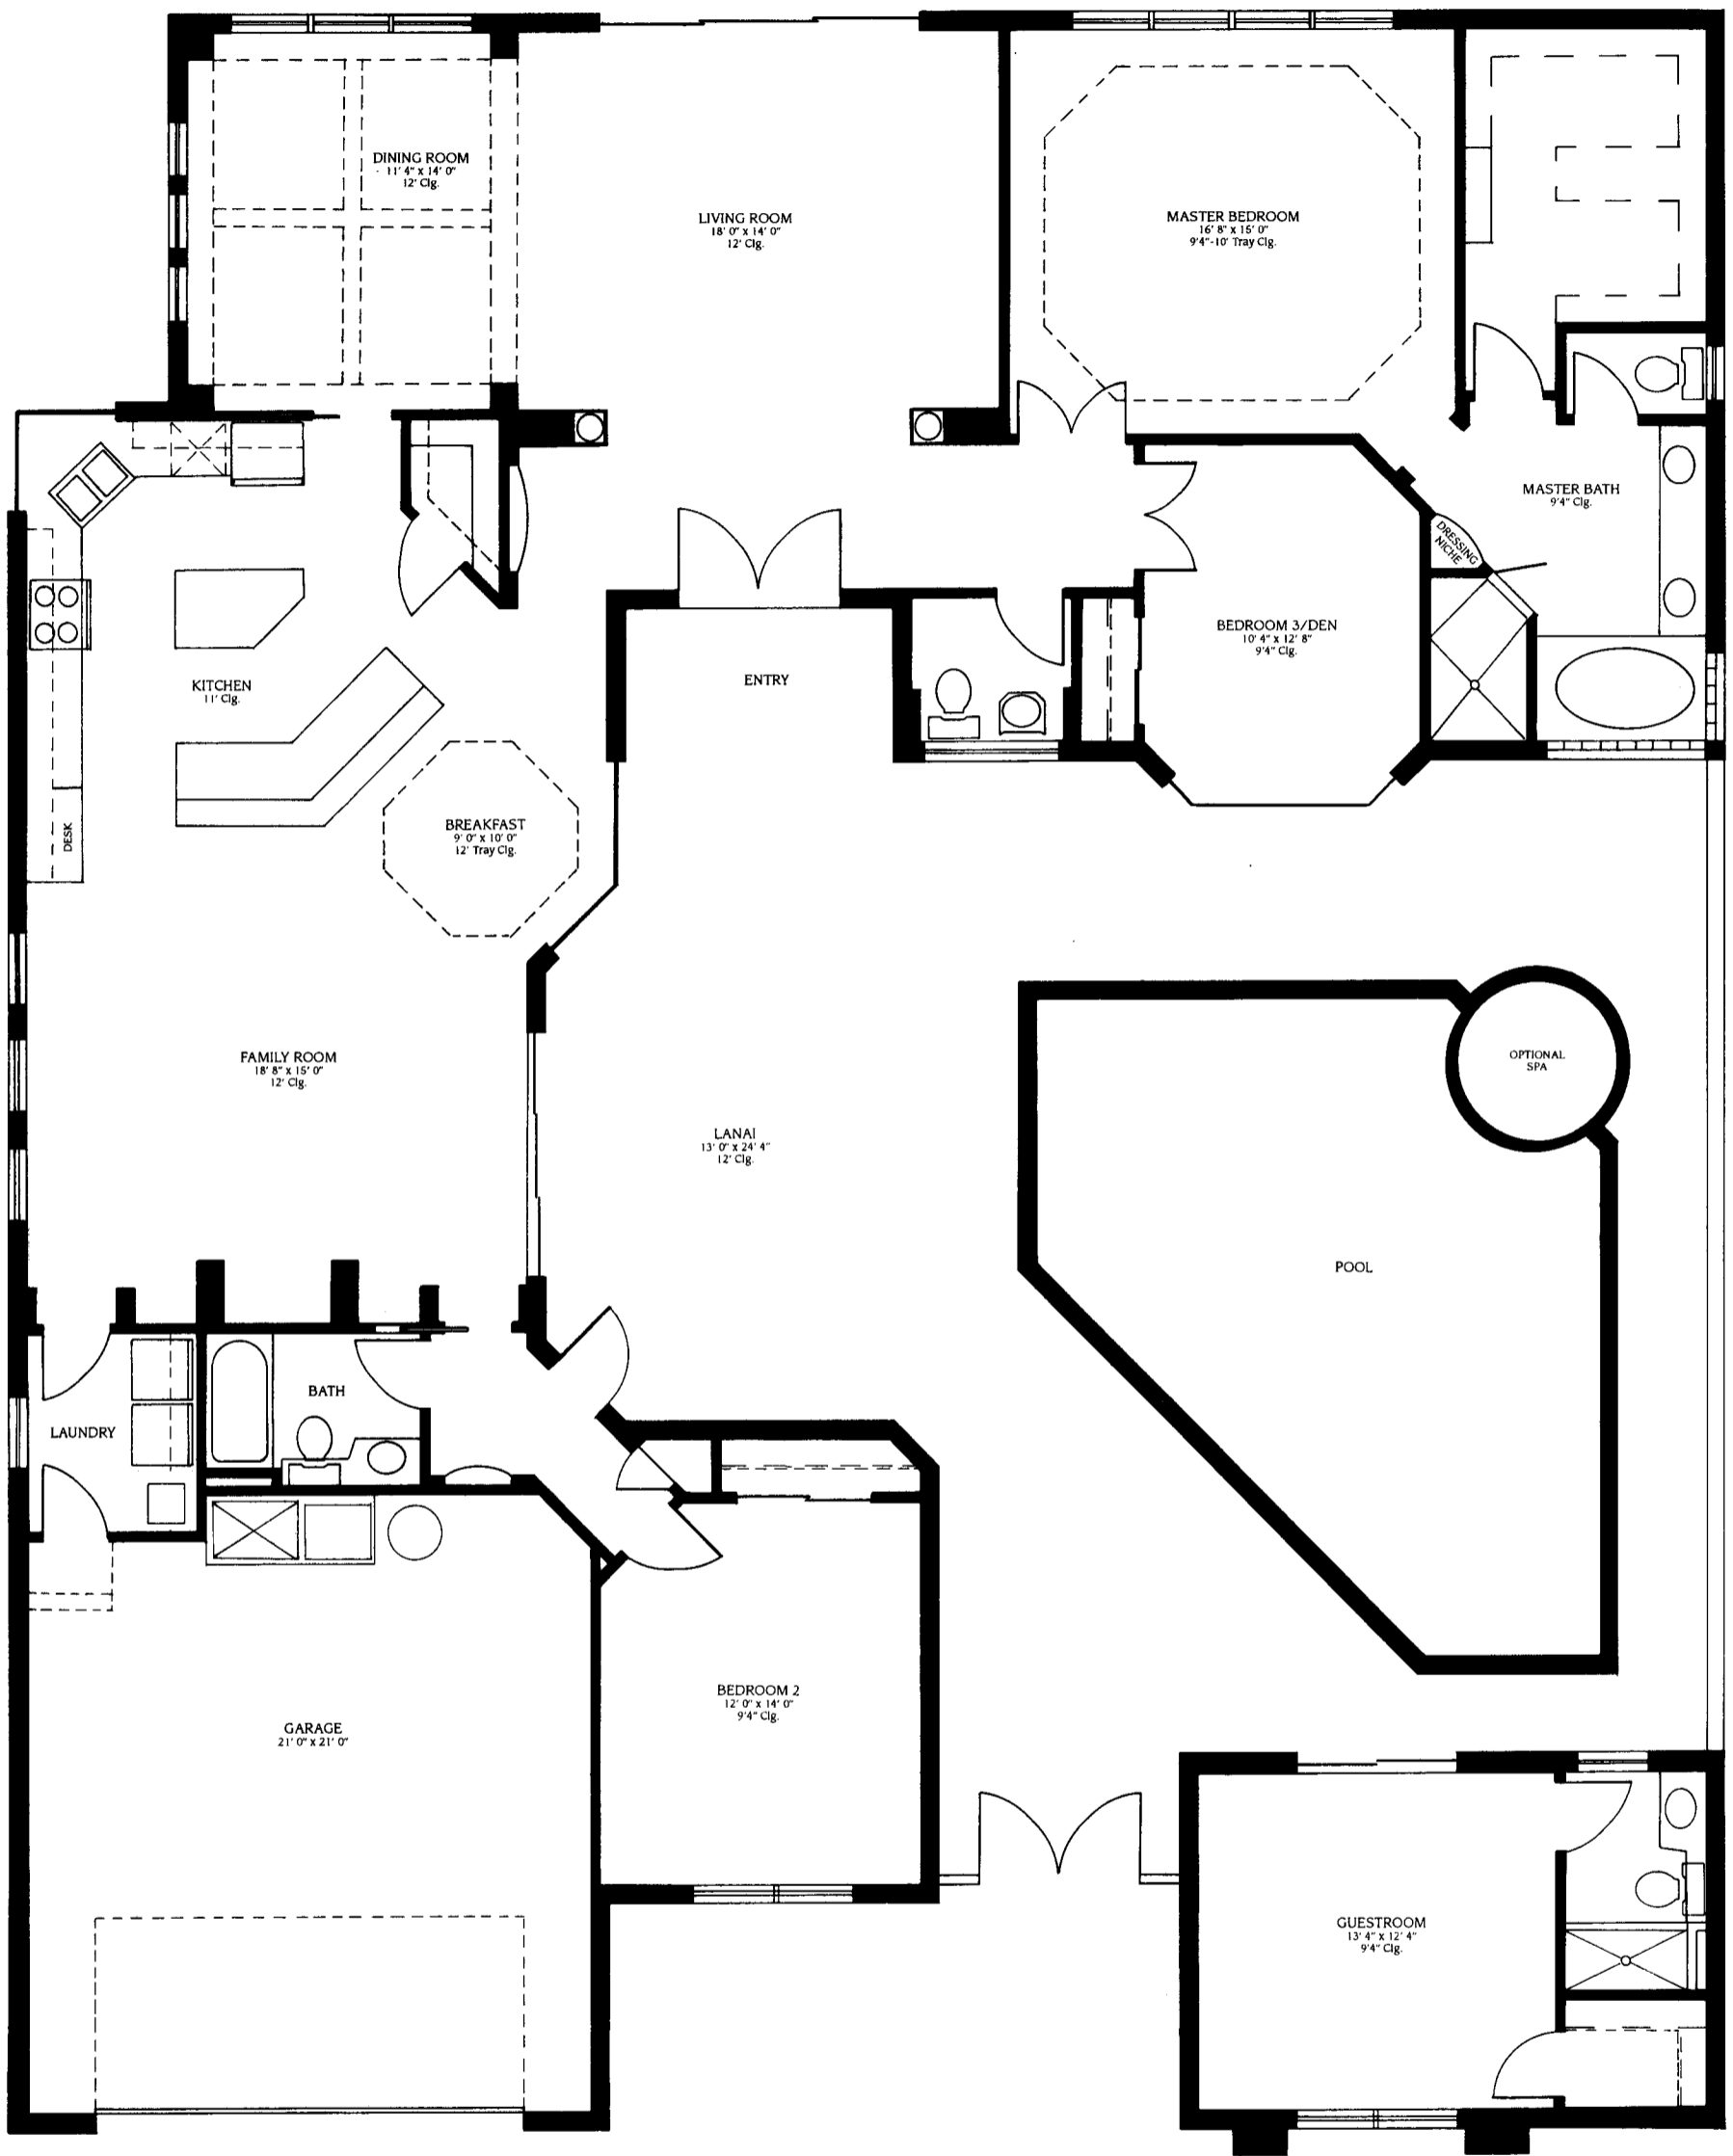

# CANTERBURY

F E A T U R E S	
Living Area	2,764 Sq. Ft.
Lanai	266 Sq. Ft.
Garage	497 Sq. Ft.
Entry	56 Sq. Ft.
<b>TOTAL</b>	<b>3,583 Sq. Ft.</b>