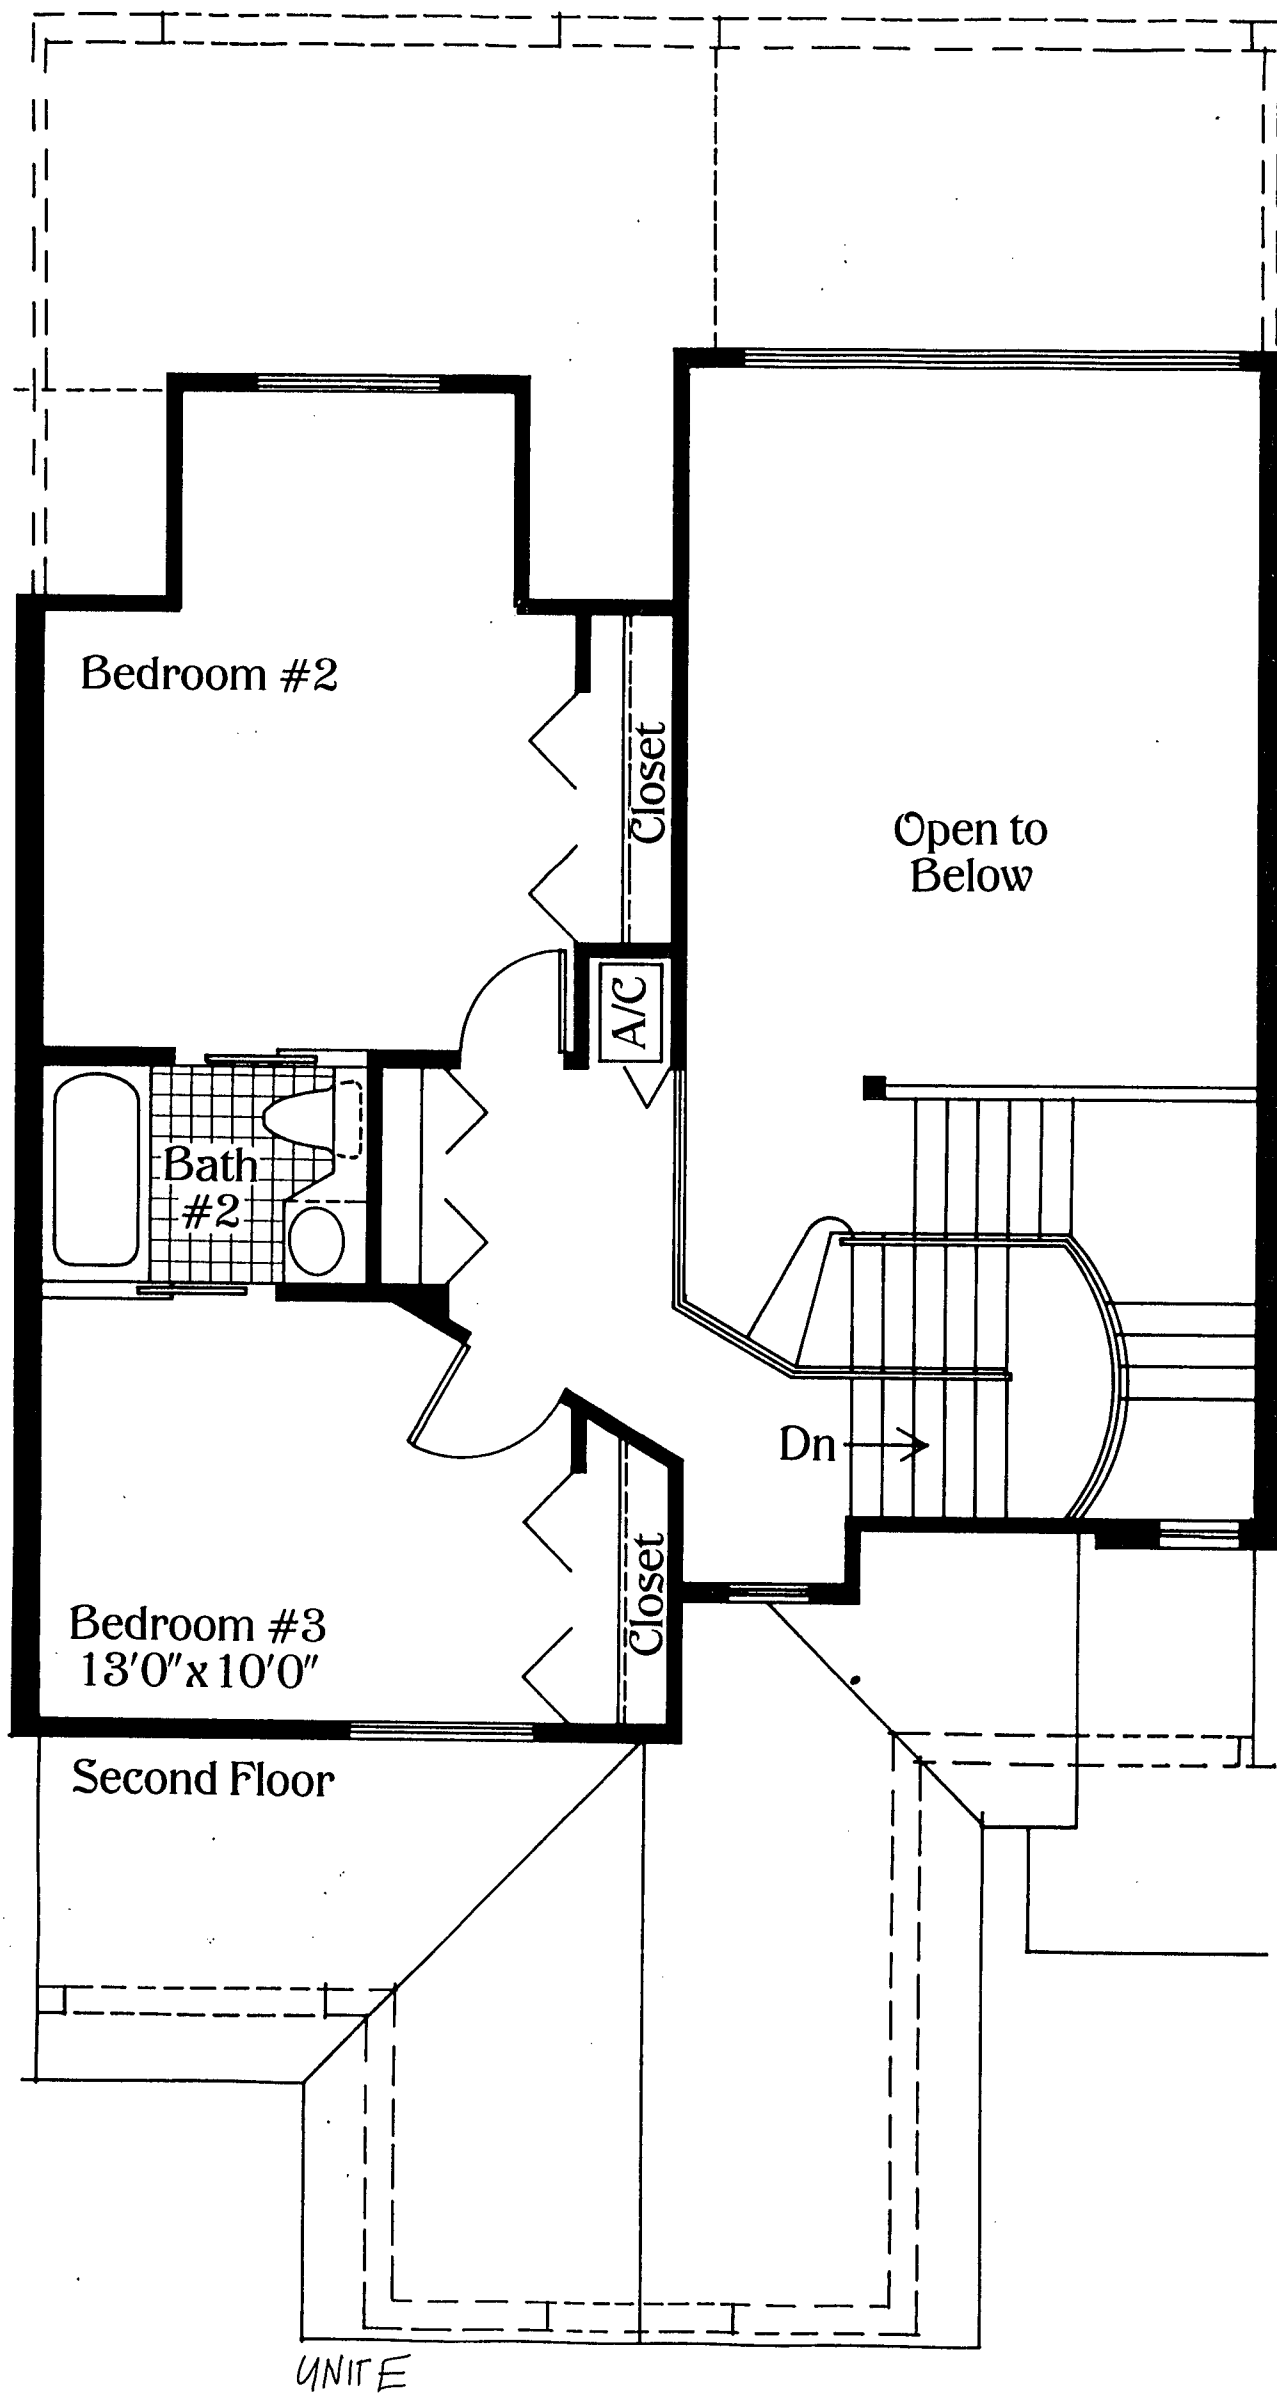

First Floor

UNIT E

CAMELOT

A/C	1795 sq ft
Terrace	101 sq ft
Entry	19 sq ft
Total	1915 sq ft

UNIT E