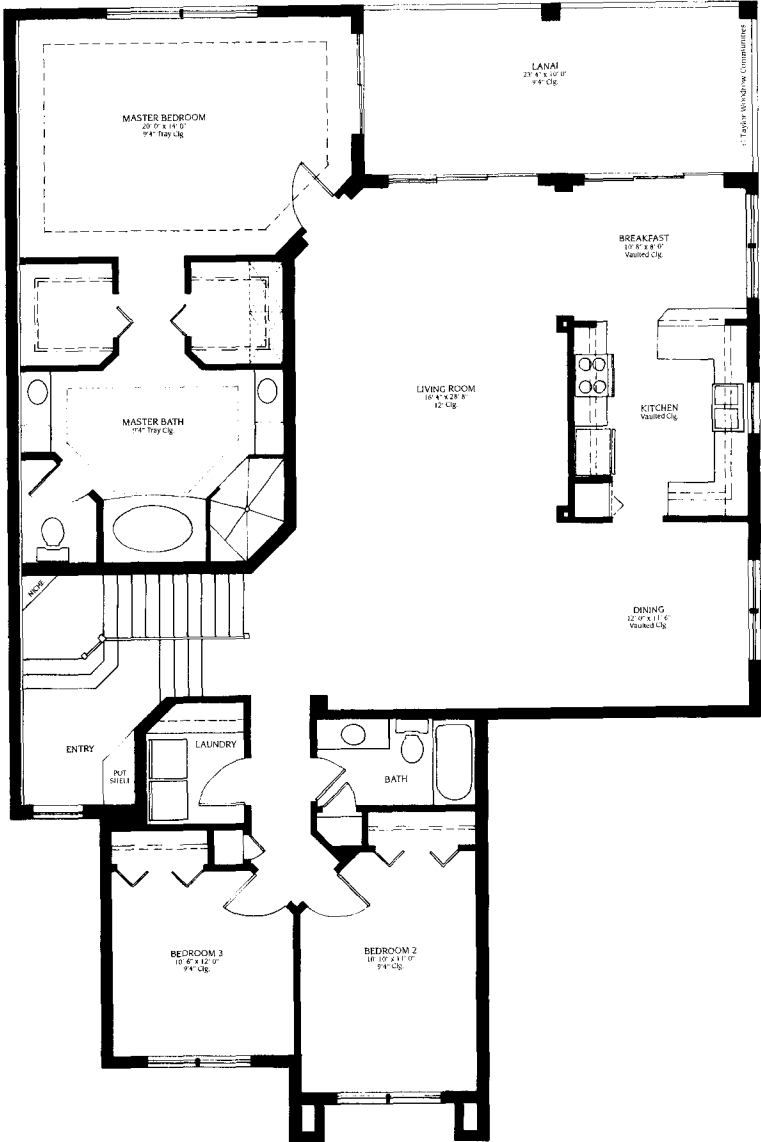

# CAMBRIDGE

Living Area	.....	2182 Sq. Ft.
Lanai	.....	233 Sq. Ft.
Garage	.....	256 Sq. Ft.
Entry	.....	33 Sq. Ft.
<b>TOTAL</b>	.....	<b>2,704 Sq. Ft.</b>