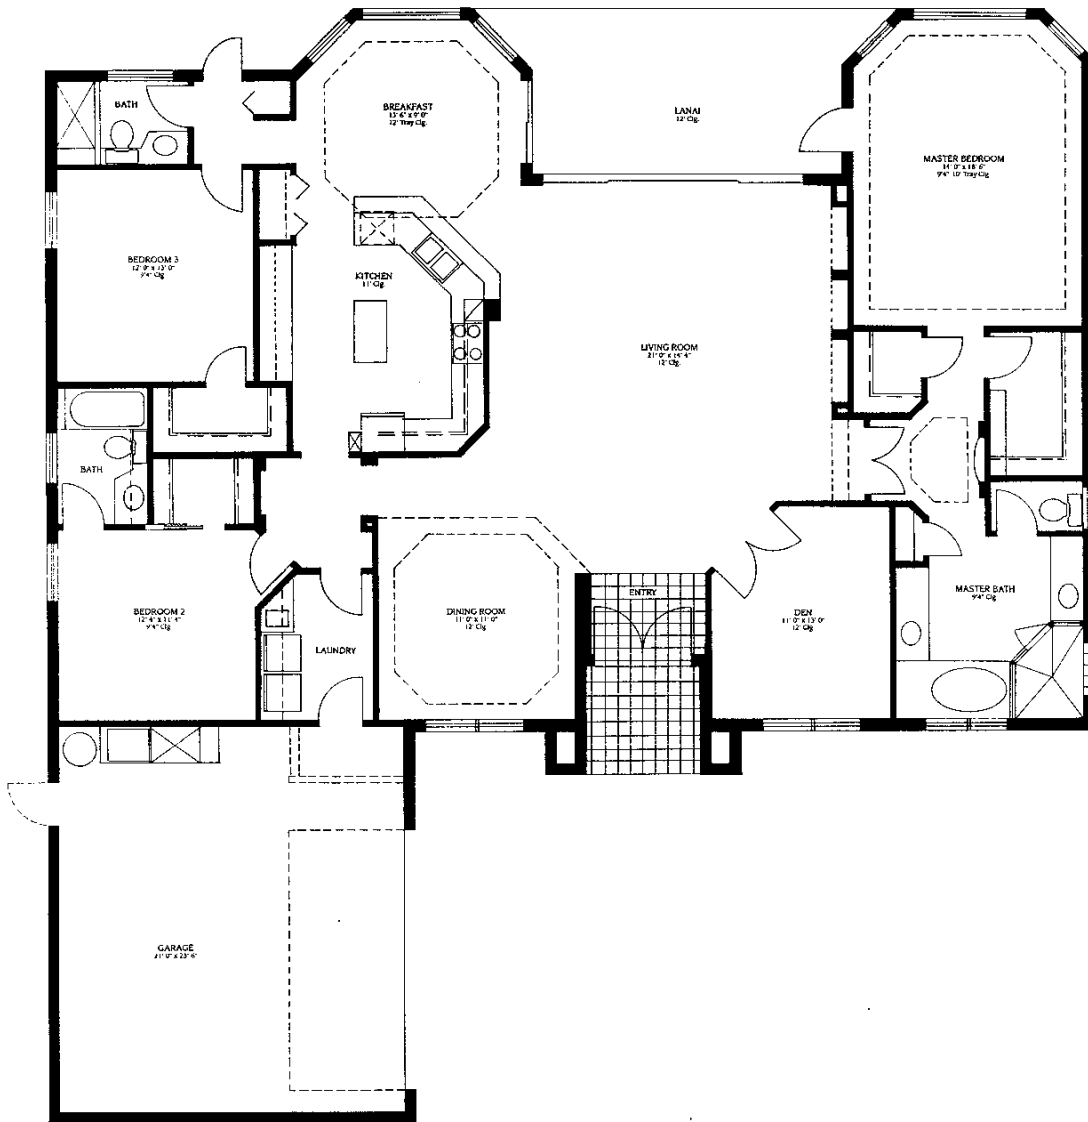

**B
U
C
K
I
N
G
H
A
M**

SINGLE-FAMILY HOMES AT HAWTHORNE ESTATES

B U C K I N G H A M

F E A T U R E S	
Living Area	2,511 Sq. Ft.
Lanai	203 Sq. Ft.
Garage	543 Sq. Ft.
Entry	47 Sq. Ft.
TOTAL	3,304 Sq. Ft.