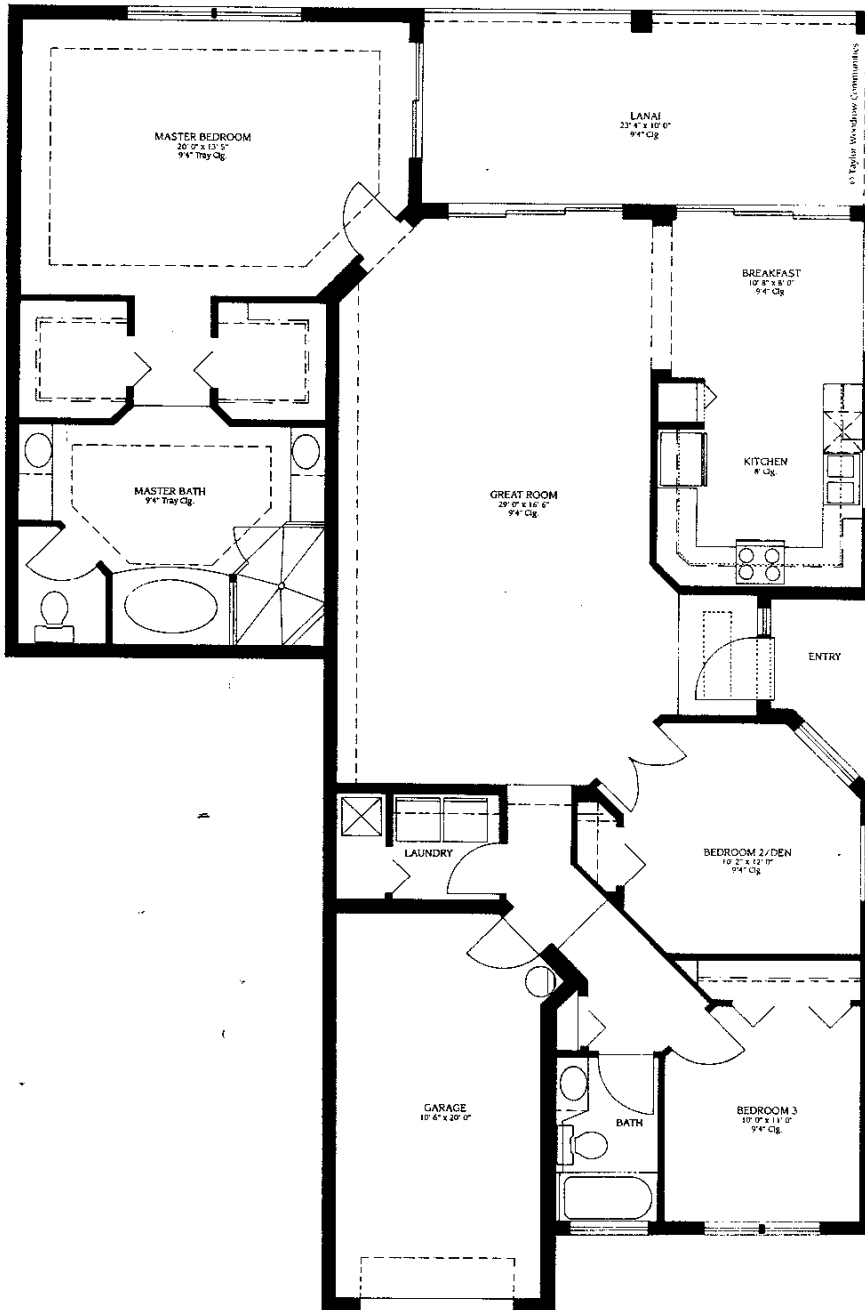

BRISTOL

Living Area	1,837 Sq. Ft.
Lanai	233 Sq. Ft.
Garage	233 Sq. Ft.
Entry	39 Sq. Ft.
TOTAL	2,342 Sq. Ft.