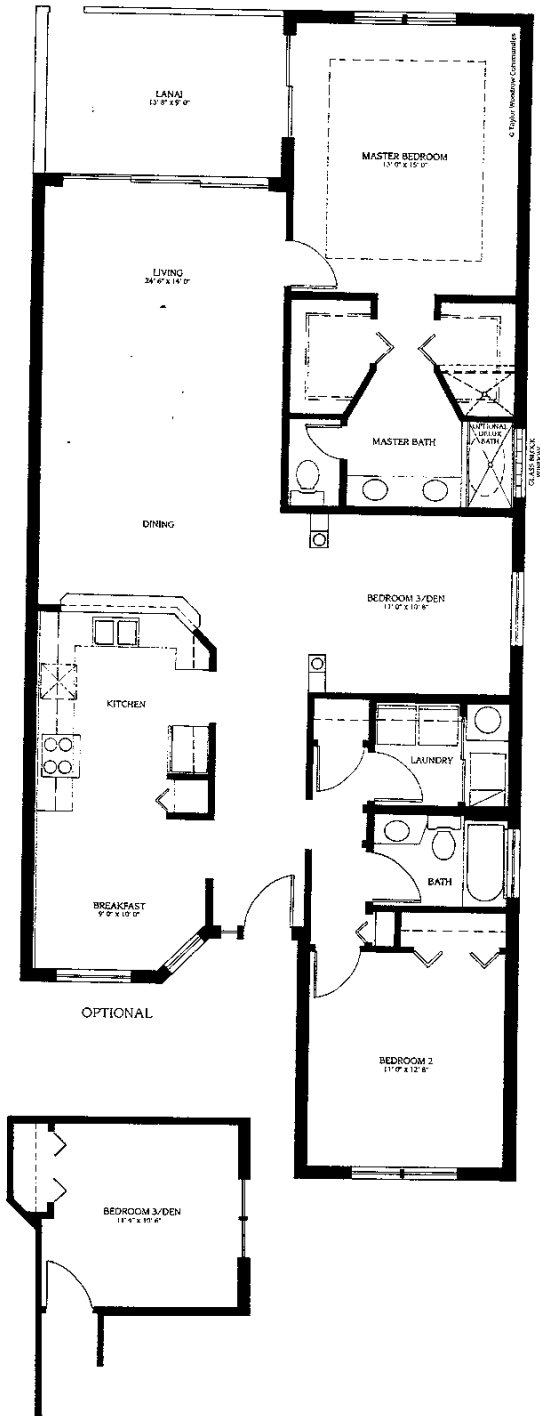

BRIGHTON

Living Area	1,592 Sq. Ft.
Lanai	132 Sq. Ft.
Entry	96 Sq. Ft.
TOTAL	1,820 Sq. Ft.