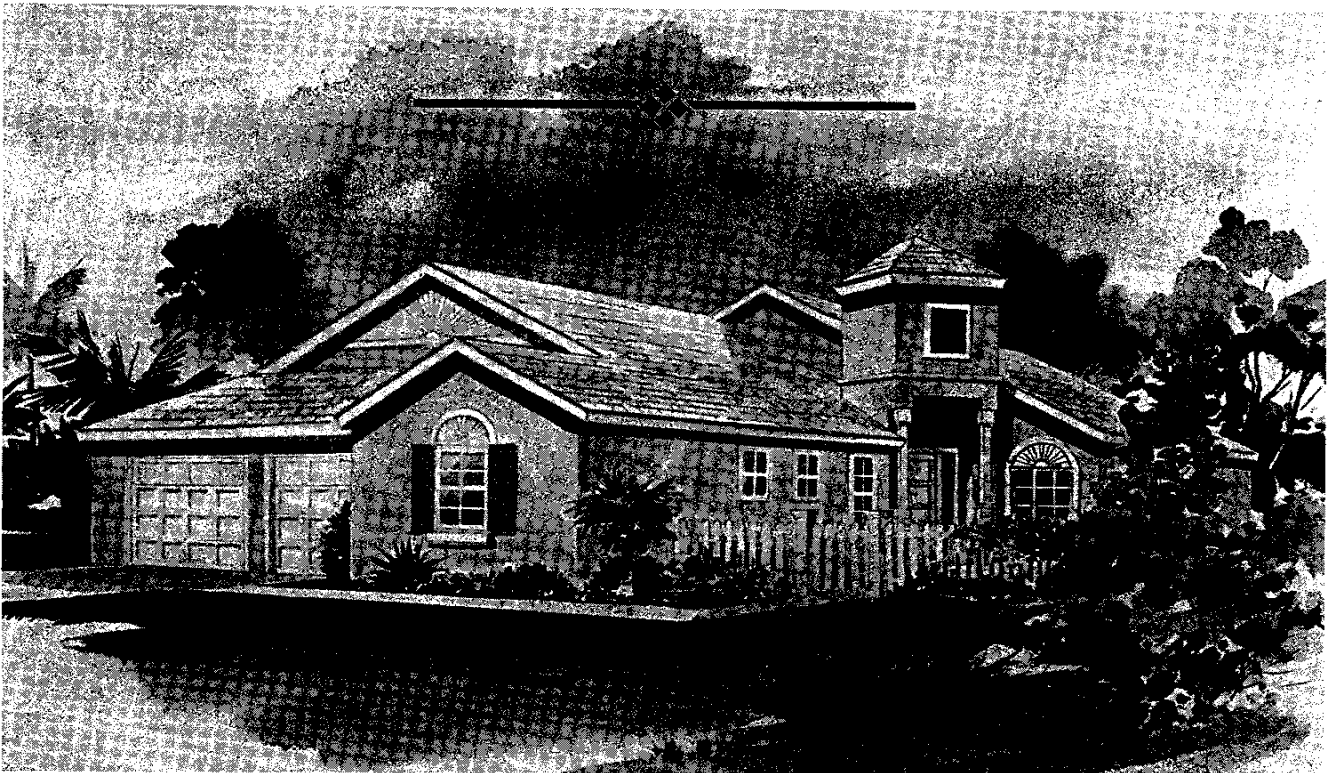

BOUGAINVILLEA

3 Bedrooms, 2 Baths,
Family Room

Artist's Conception

Javernier at Sterling Oaks

BOUGAINVILLEA
 A/C Area 1832 S.F.
 Covered Entry/Porch 19 S.F.
 Terrace 123 S.F.
 Garage 403 S.F.
 Total Area 2,377 S.F.