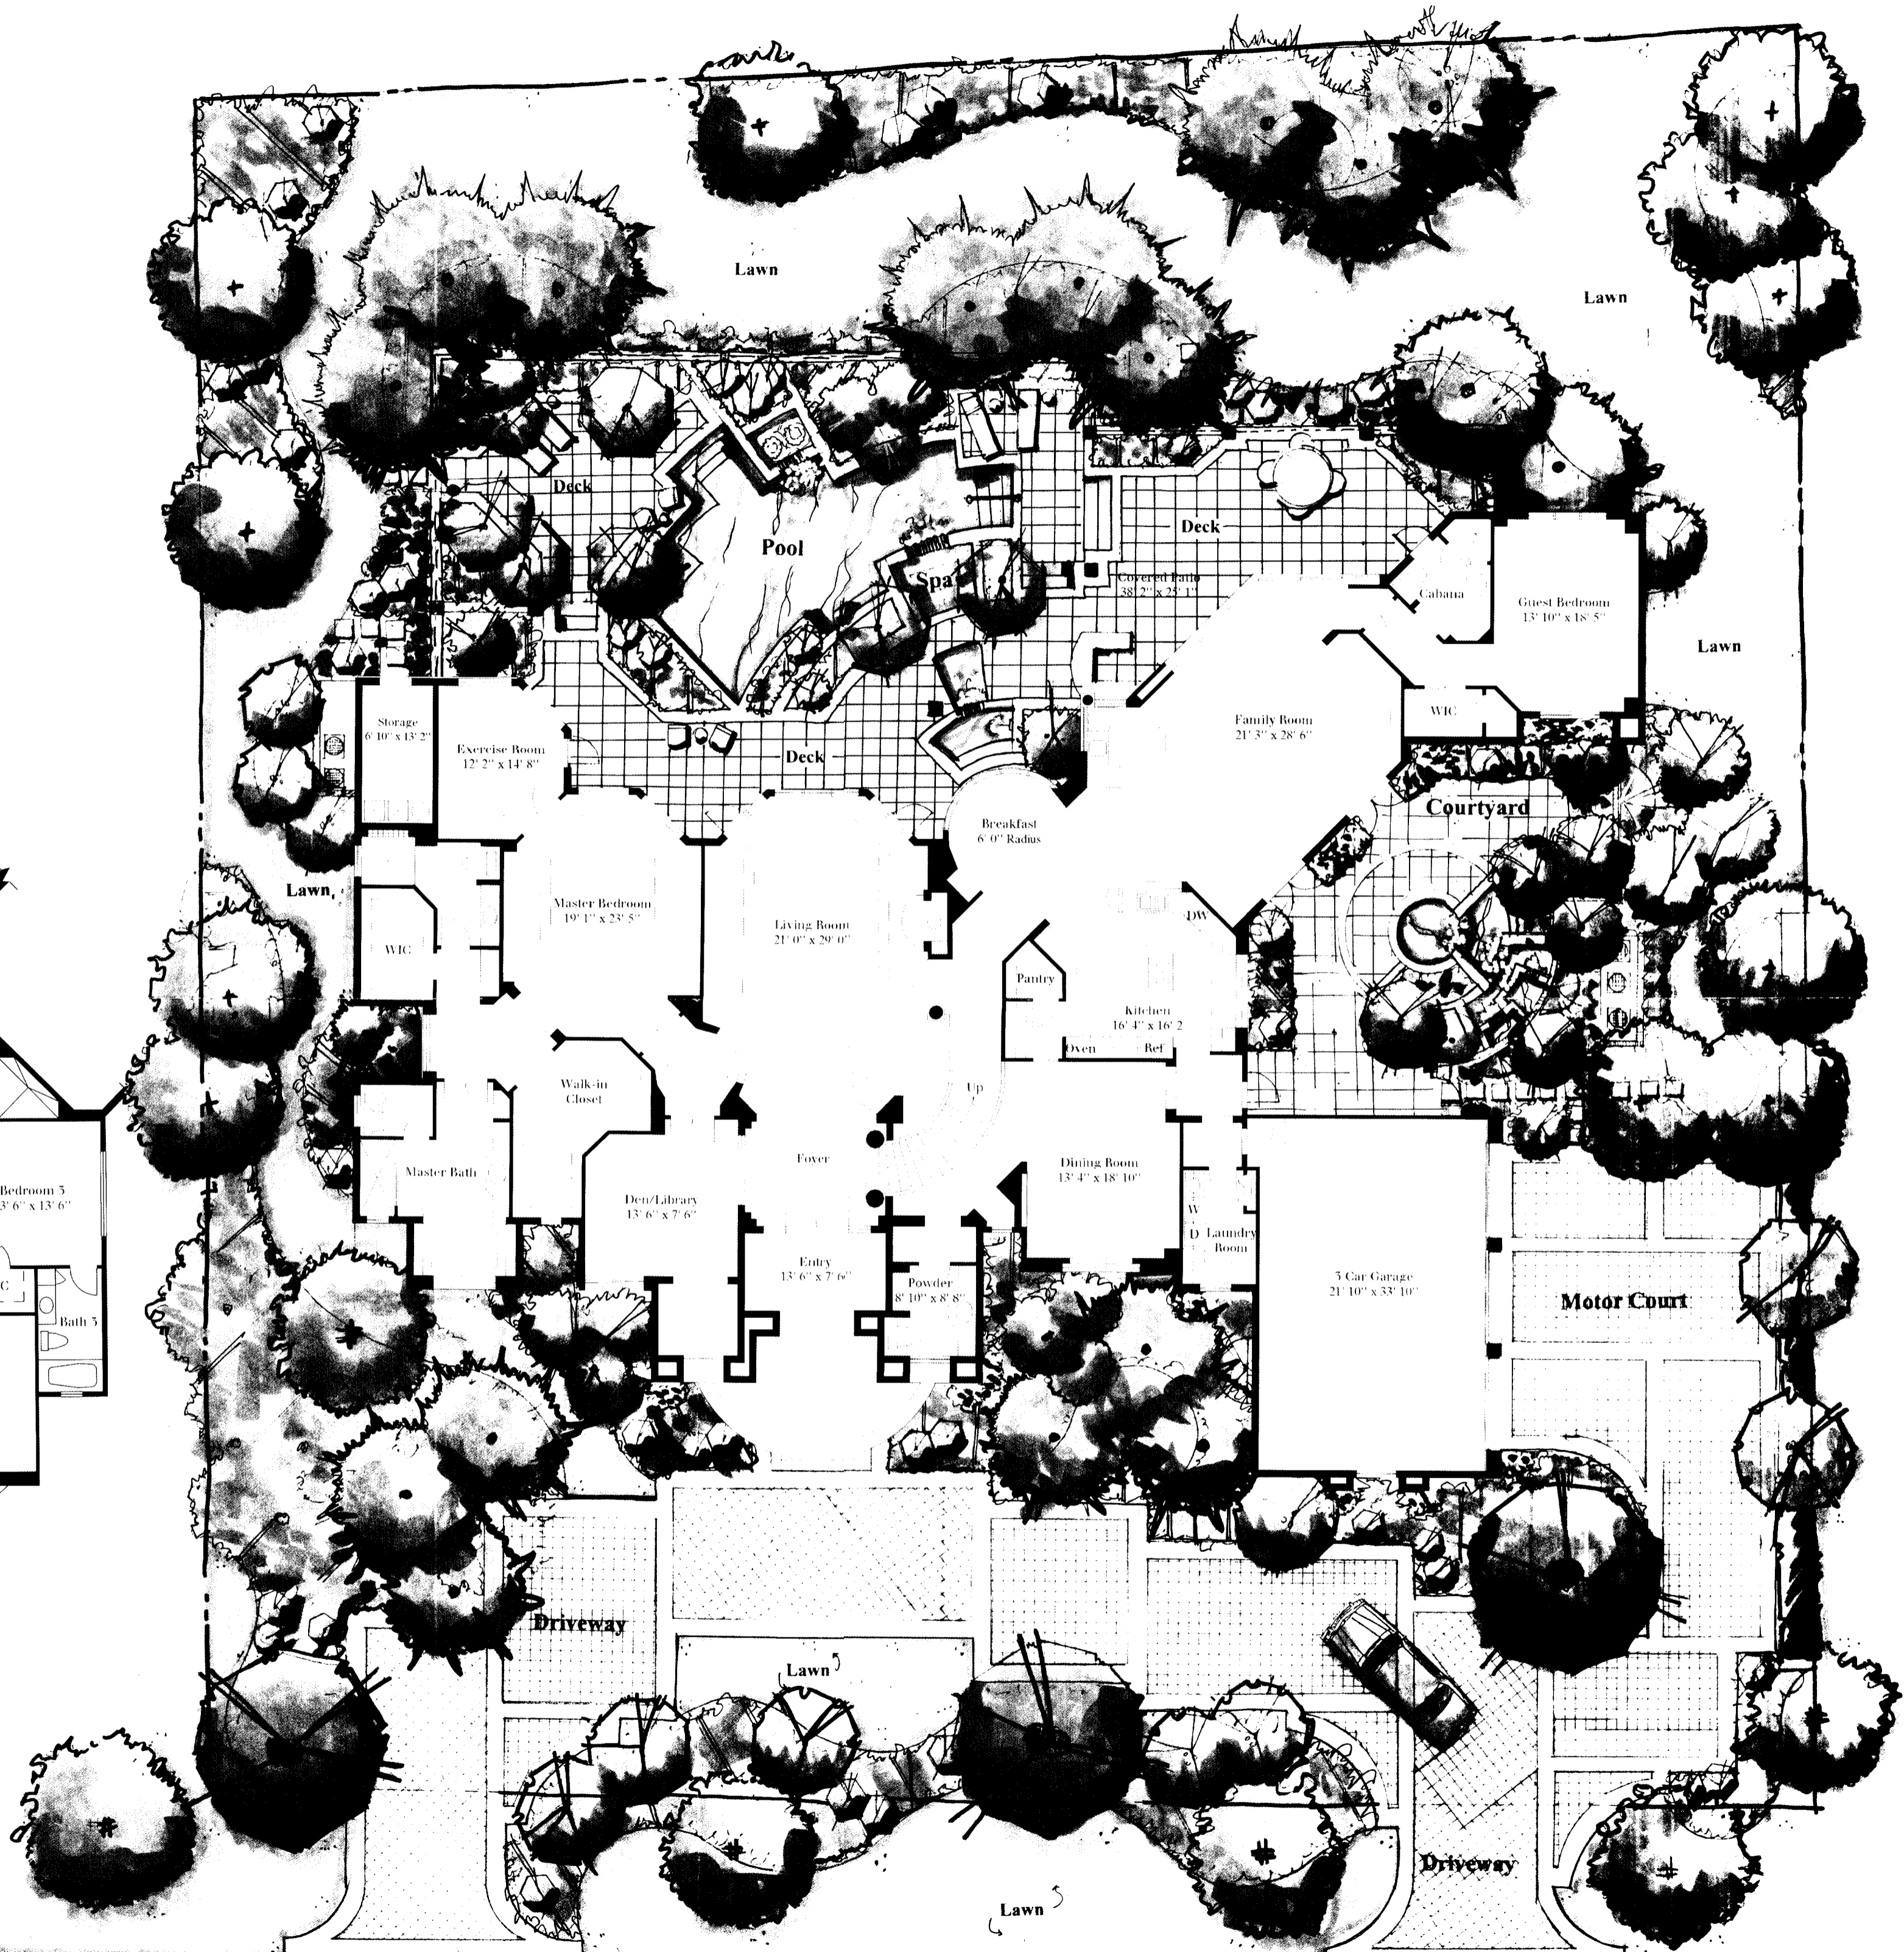

SITE PLAN

SECOND FLOOR

*This custom home in The Estates At Bay Colony Golf Club is created by Borelli Construction. These drawings are preliminary and conceptual only and are for the convenience of reference. They should not be relied upon as representation, express or implied, of this home. The builder expressly reserves the right to make modifications, revisions and changes which it deems desirable in its sole and absolute discretion. Dimensions and square footages are approximate and may vary with actual construction.*