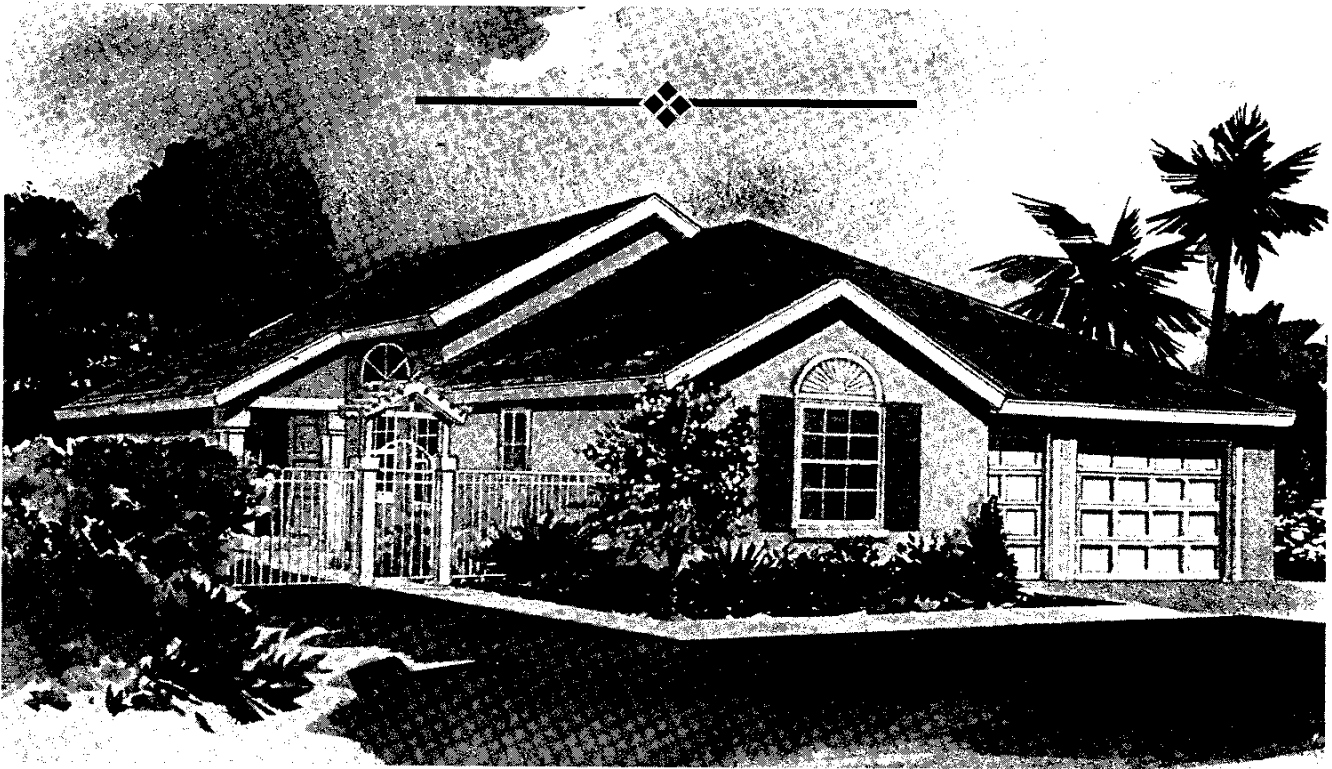

BONITA

3 Bedrooms, 2 Baths,
Family Room

Artist's Conception

Manatee Bay at Sterling Oaks

All dimensions and specifications are approximate and are subject to change without notice.

BONITA

A/C Area	1,450 S.F.
Covered Entry/Porch	35 S.F.
Terrace	85 S.F.
Garage	410 S.F.
Total Area	1,980 S.F.