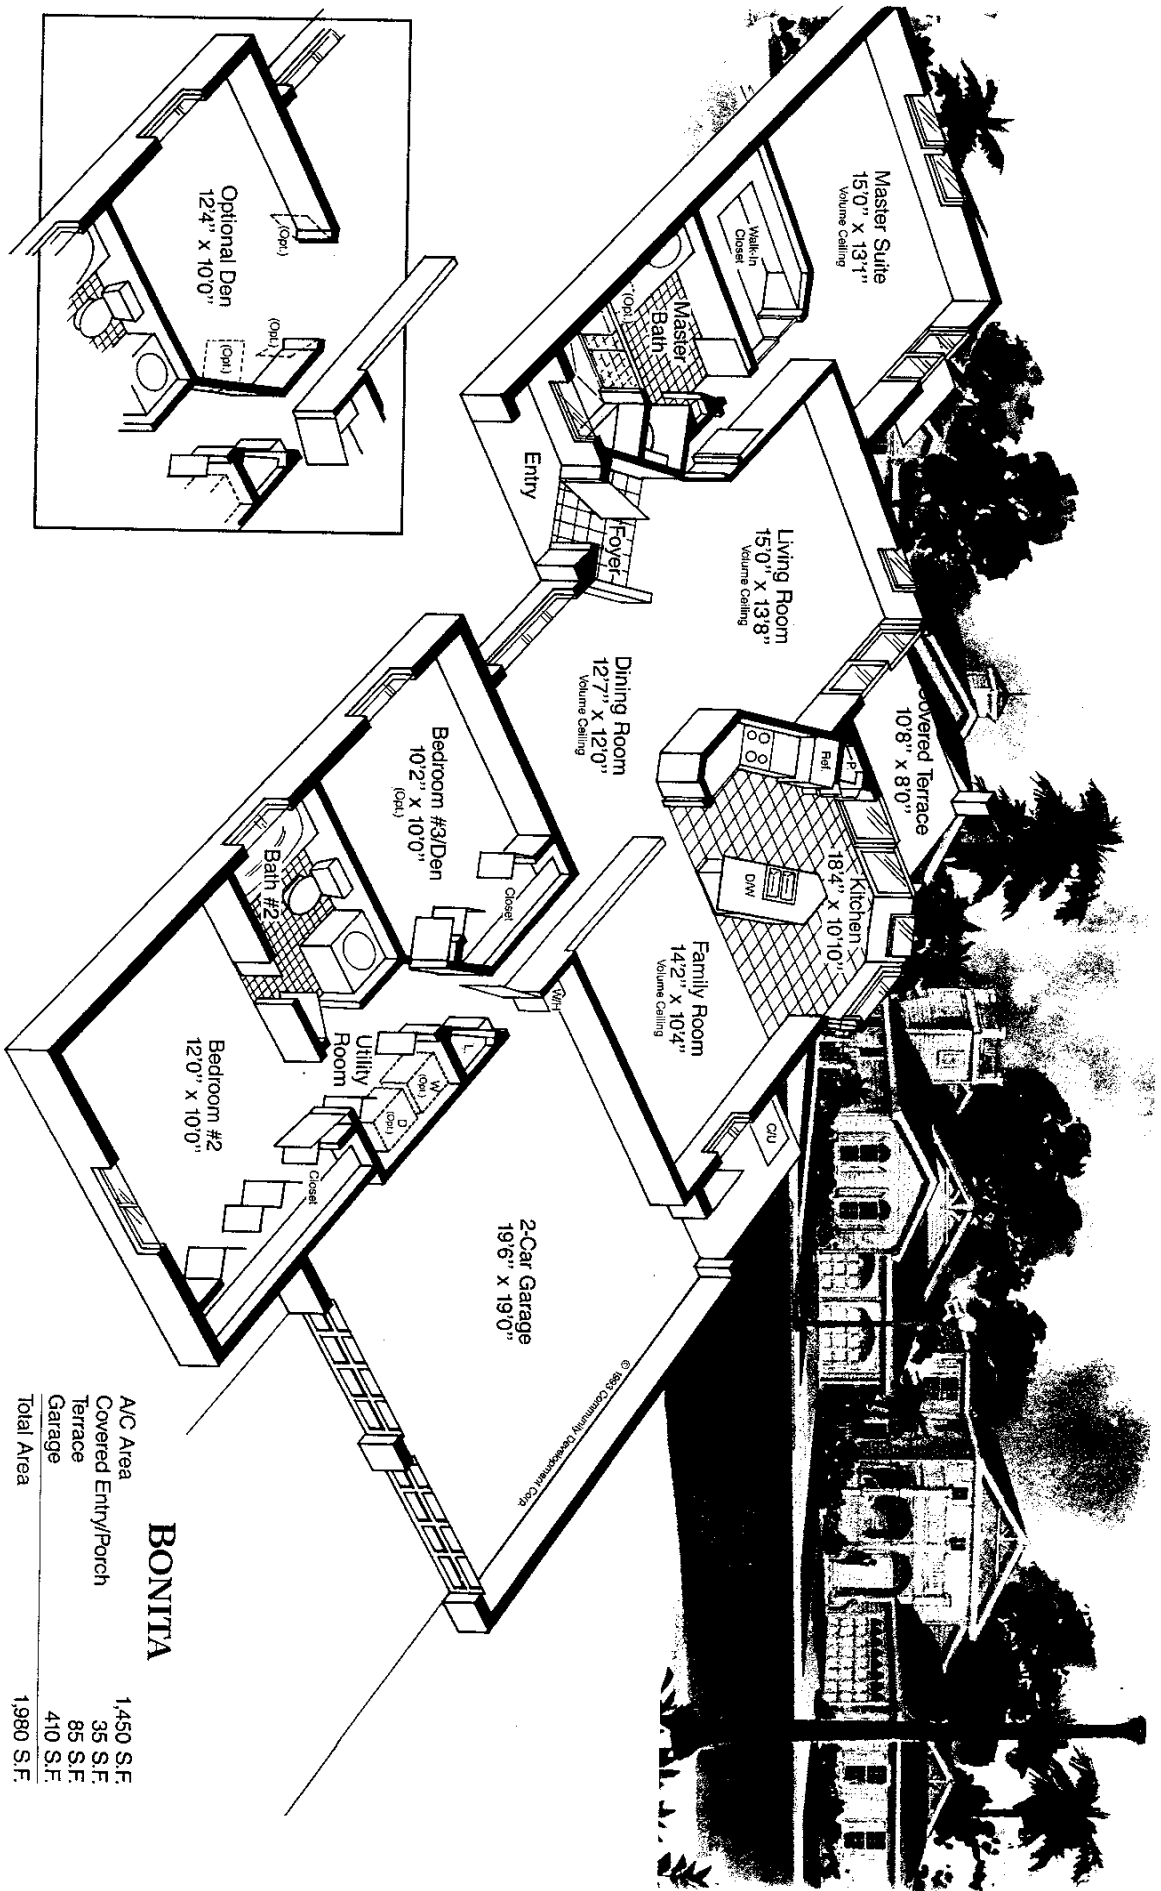

BONITA

A/C Area	1,450 S.F.
Covered Entry/Porch	35 S.F.
Terrace	85 S.F.
Garage	410 S.F.
Total Area	1,980 S.F.