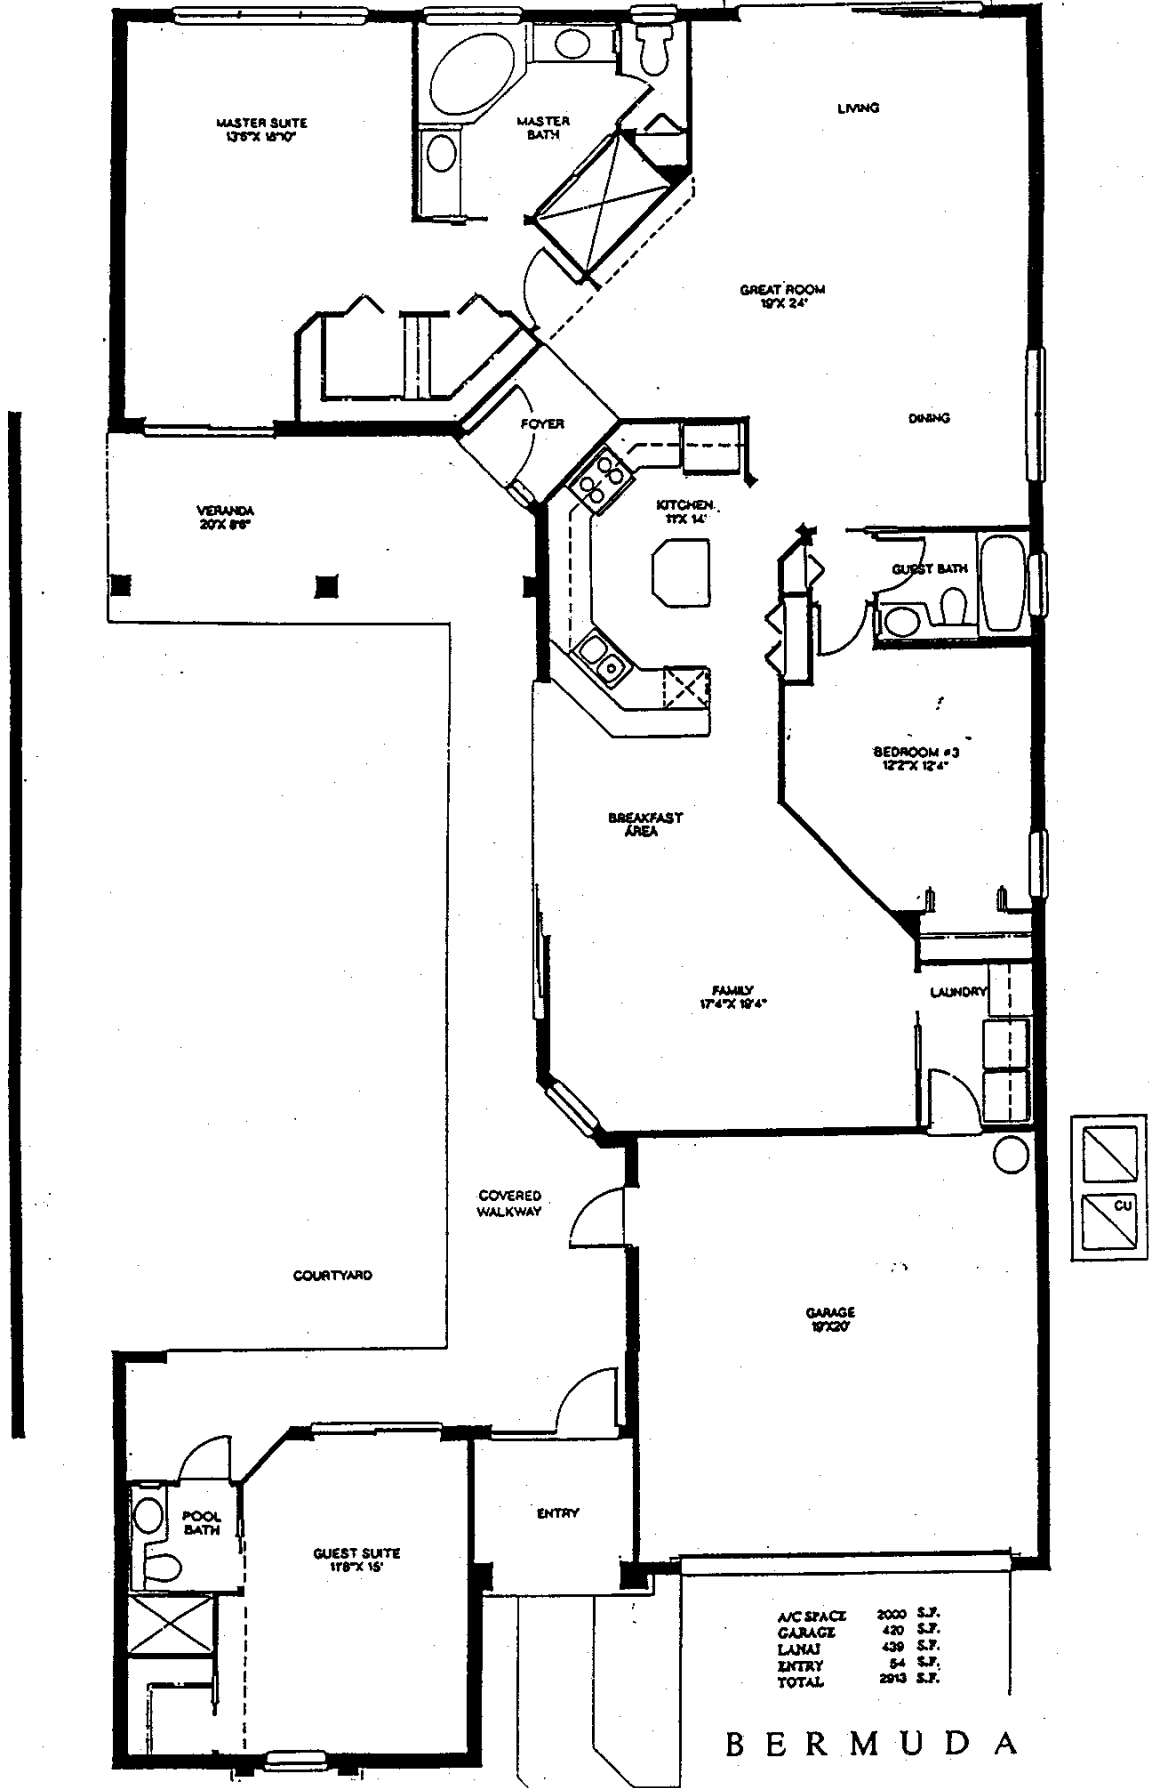

*All dimensions and specifications are approximate and subject to change without notice. Square footage is based on exterior wall dimensions. 03/19/95

A/C SPACE	2000	S.F.
GARAGE	420	S.F.
LANAJ	439	S.F.
ENTRY	64	S.F.
TOTAL	2933	S.F.