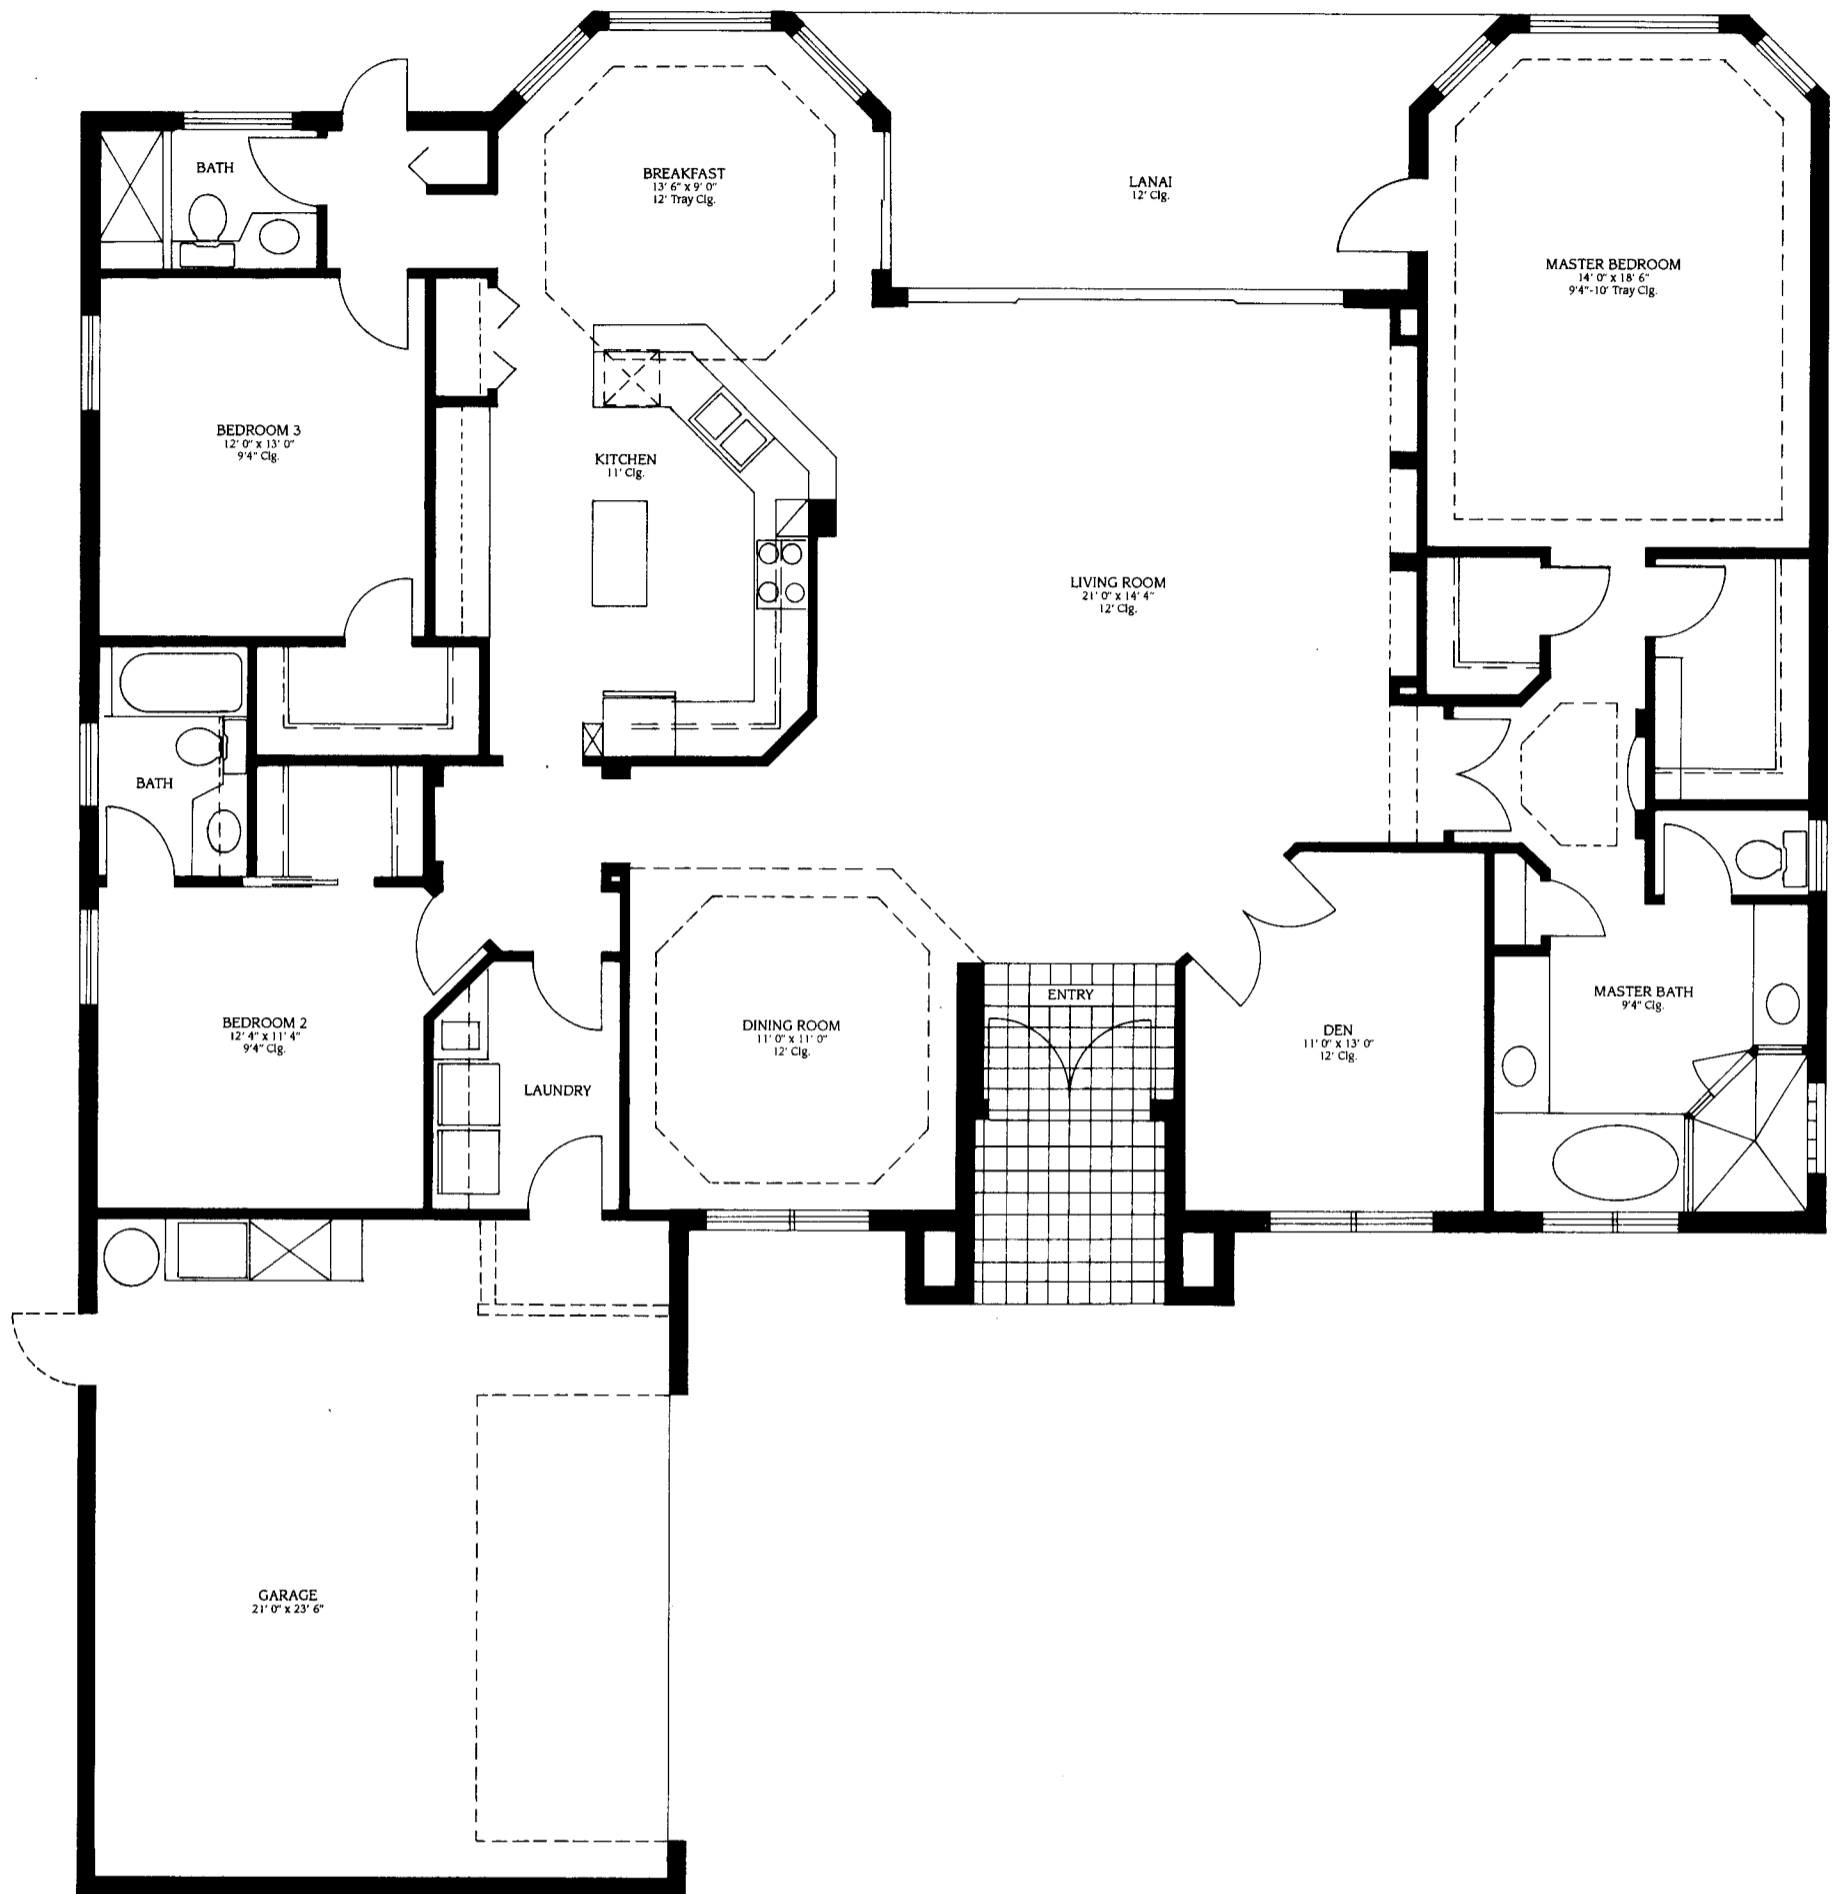

B U C K I N G H A M

F E A T U R E S

Living Area	2,511 Sq. Ft.
Lanai	203 Sq. Ft.
Garage	543 Sq. Ft.
Entry	47 Sq. Ft.
TOTAL	3,804 Sq. Ft.