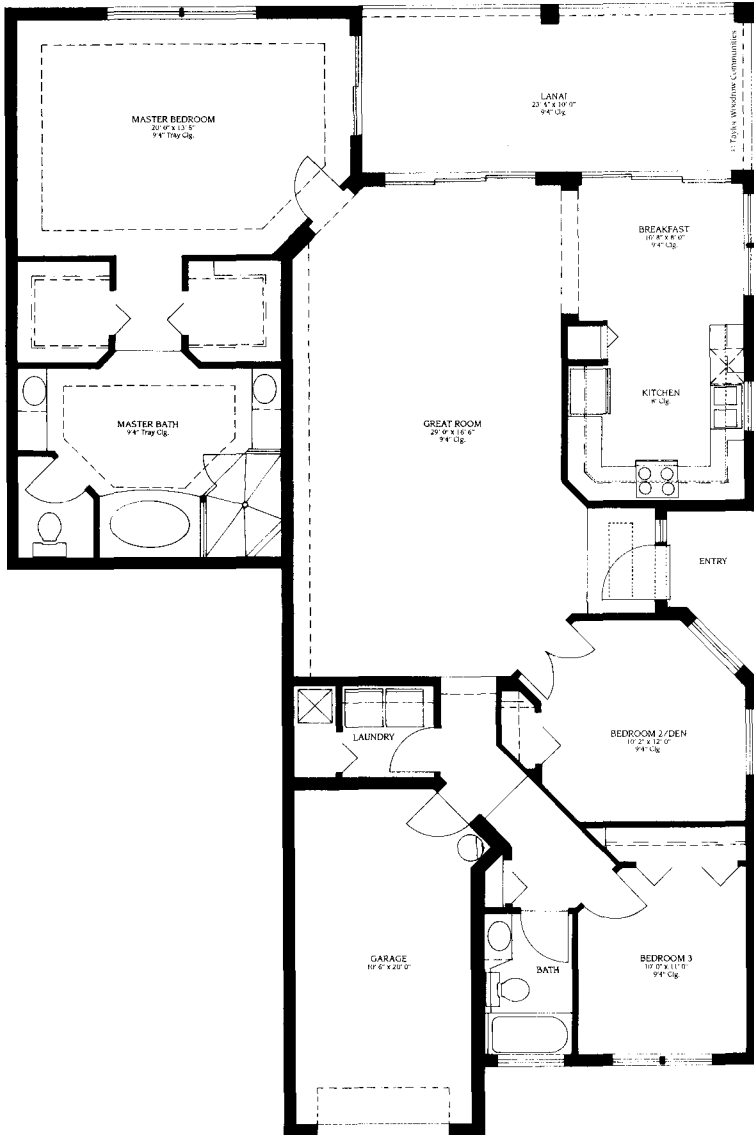

BRISTOL

Living Area	1,837 Sq. Ft.
Lanai	233 Sq. Ft.
Garage	233 Sq. Ft.
Entry	39 Sq. Ft.
TOTAL	2,342 Sq. Ft.